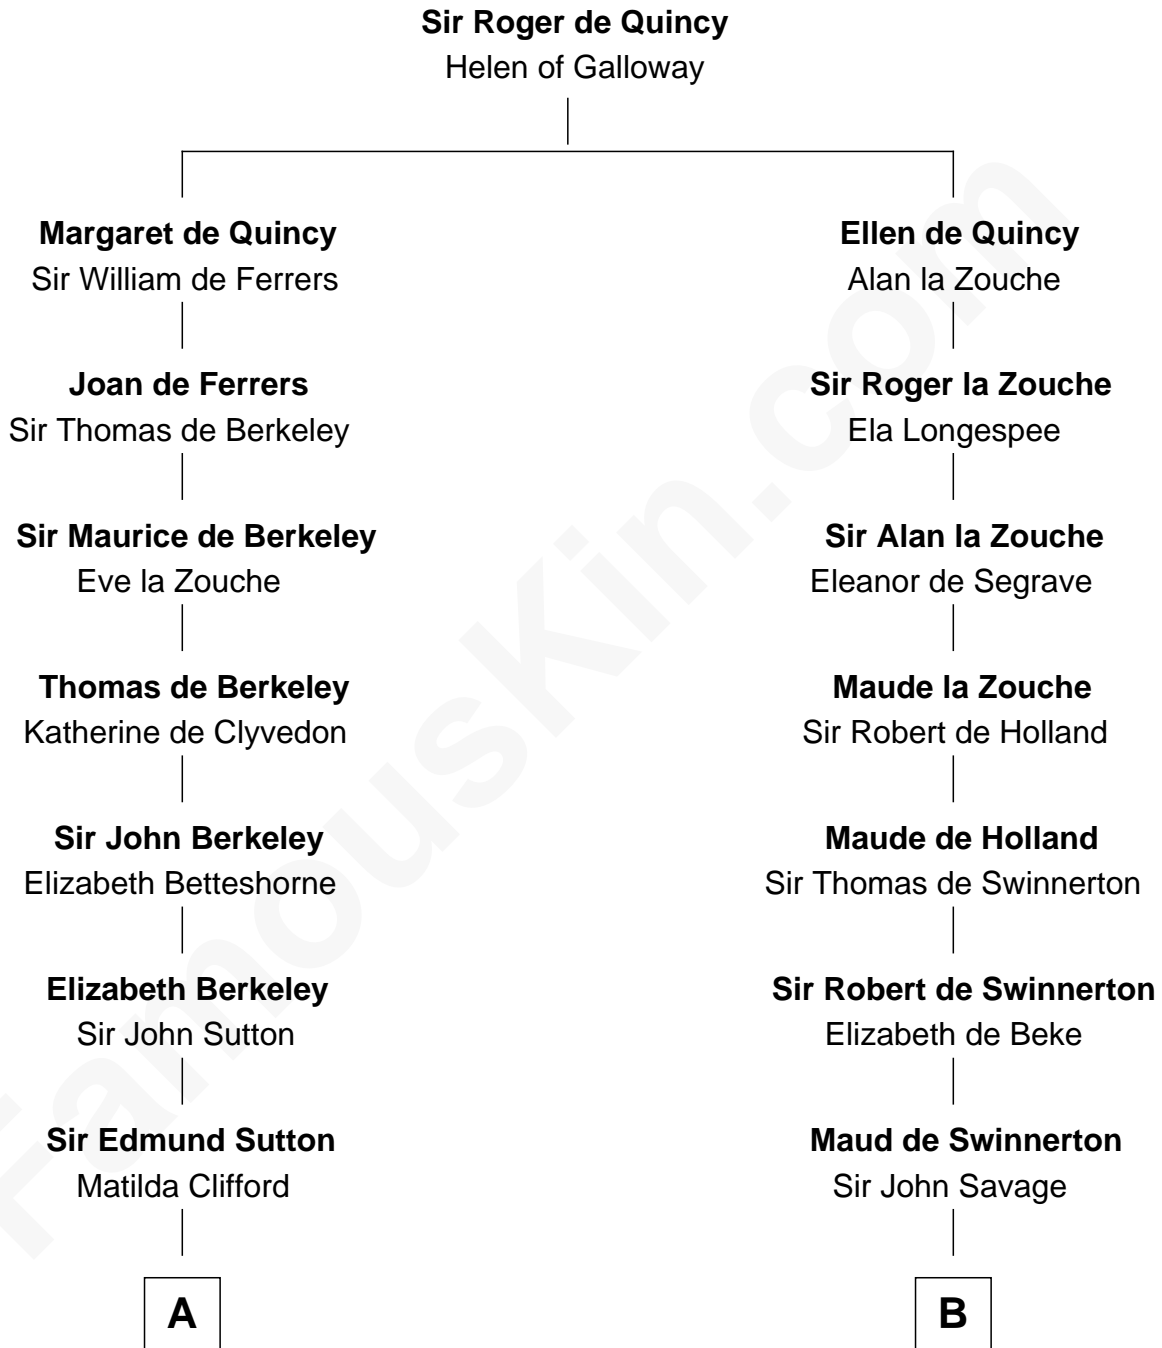

FamousKin.com
Relationship Chart of
Prince William
Prince of Wales

18th cousin 3 times removed of
Thomas Sim Lee
2nd and 7th Governor of Maryland

C

Charles Robert Spencer

Margaret Baring

Albert Edward John Spencer

Cynthia Elinor Beatrix Hamilton

Edward John Spencer

Frances Ruth Burke Roche

Princess Diana Frances Spencer

Charles III, King of the United Kingdom

Prince William

Prince of Wales

D

Thomas Lee

Christiana Sim

Thomas Sim Lee

2nd and 7th Governor of Maryland

FamousKin.com