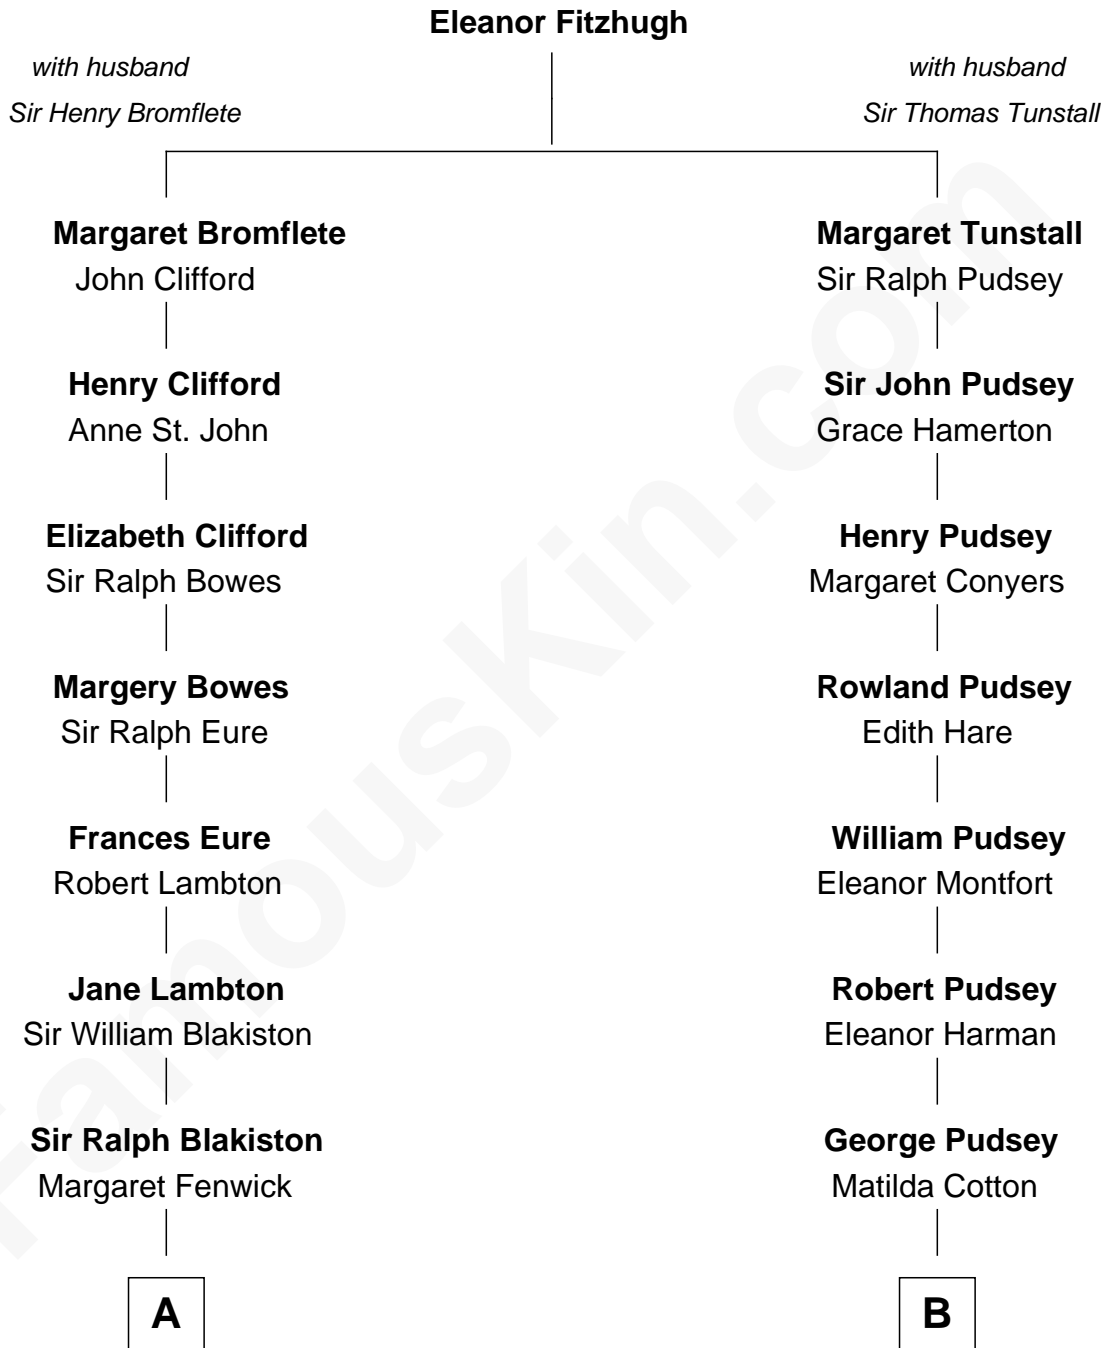

FamousKin.com

Relationship Chart of

Prince William

Prince of Wales

13th cousin 5 times removed of

Thomas Sim Lee
2nd and 7th Governor of Maryland

A

Sir Francis Blakiston