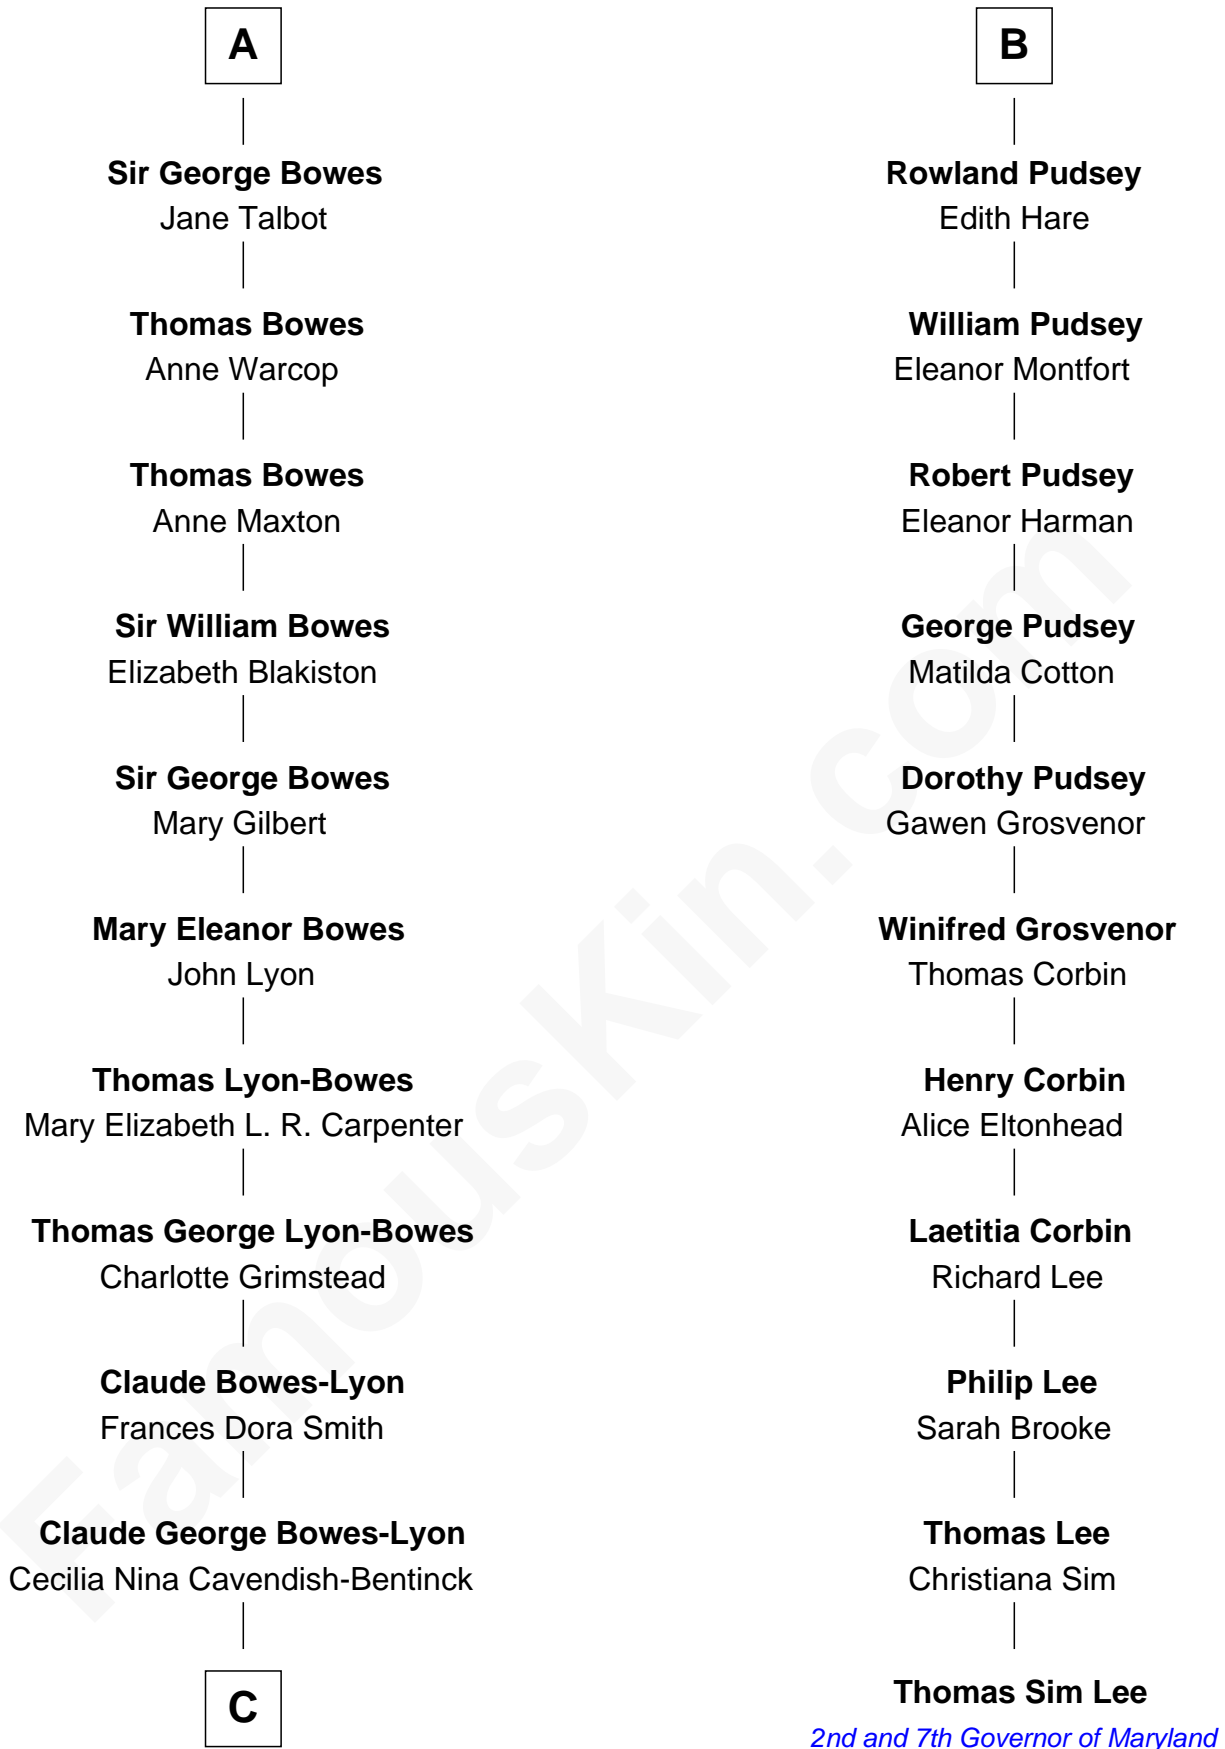

FamousKin.com
Relationship Chart of
Prince William
Prince of Wales

17th cousin 3 times removed of

Thomas Sim Lee
2nd and 7th Governor of Maryland

Sir John Marmion
Maud de Furnival

C

Elizabeth Bowes-Lyon

George VI, King of the United Kingdom

Elizabeth II, Queen of the United Kingdom

Prince Philip of Edinburgh

Charles III, King of the United Kingdom

Princess Diana Frances Spencer

Prince William

Prince of Wales