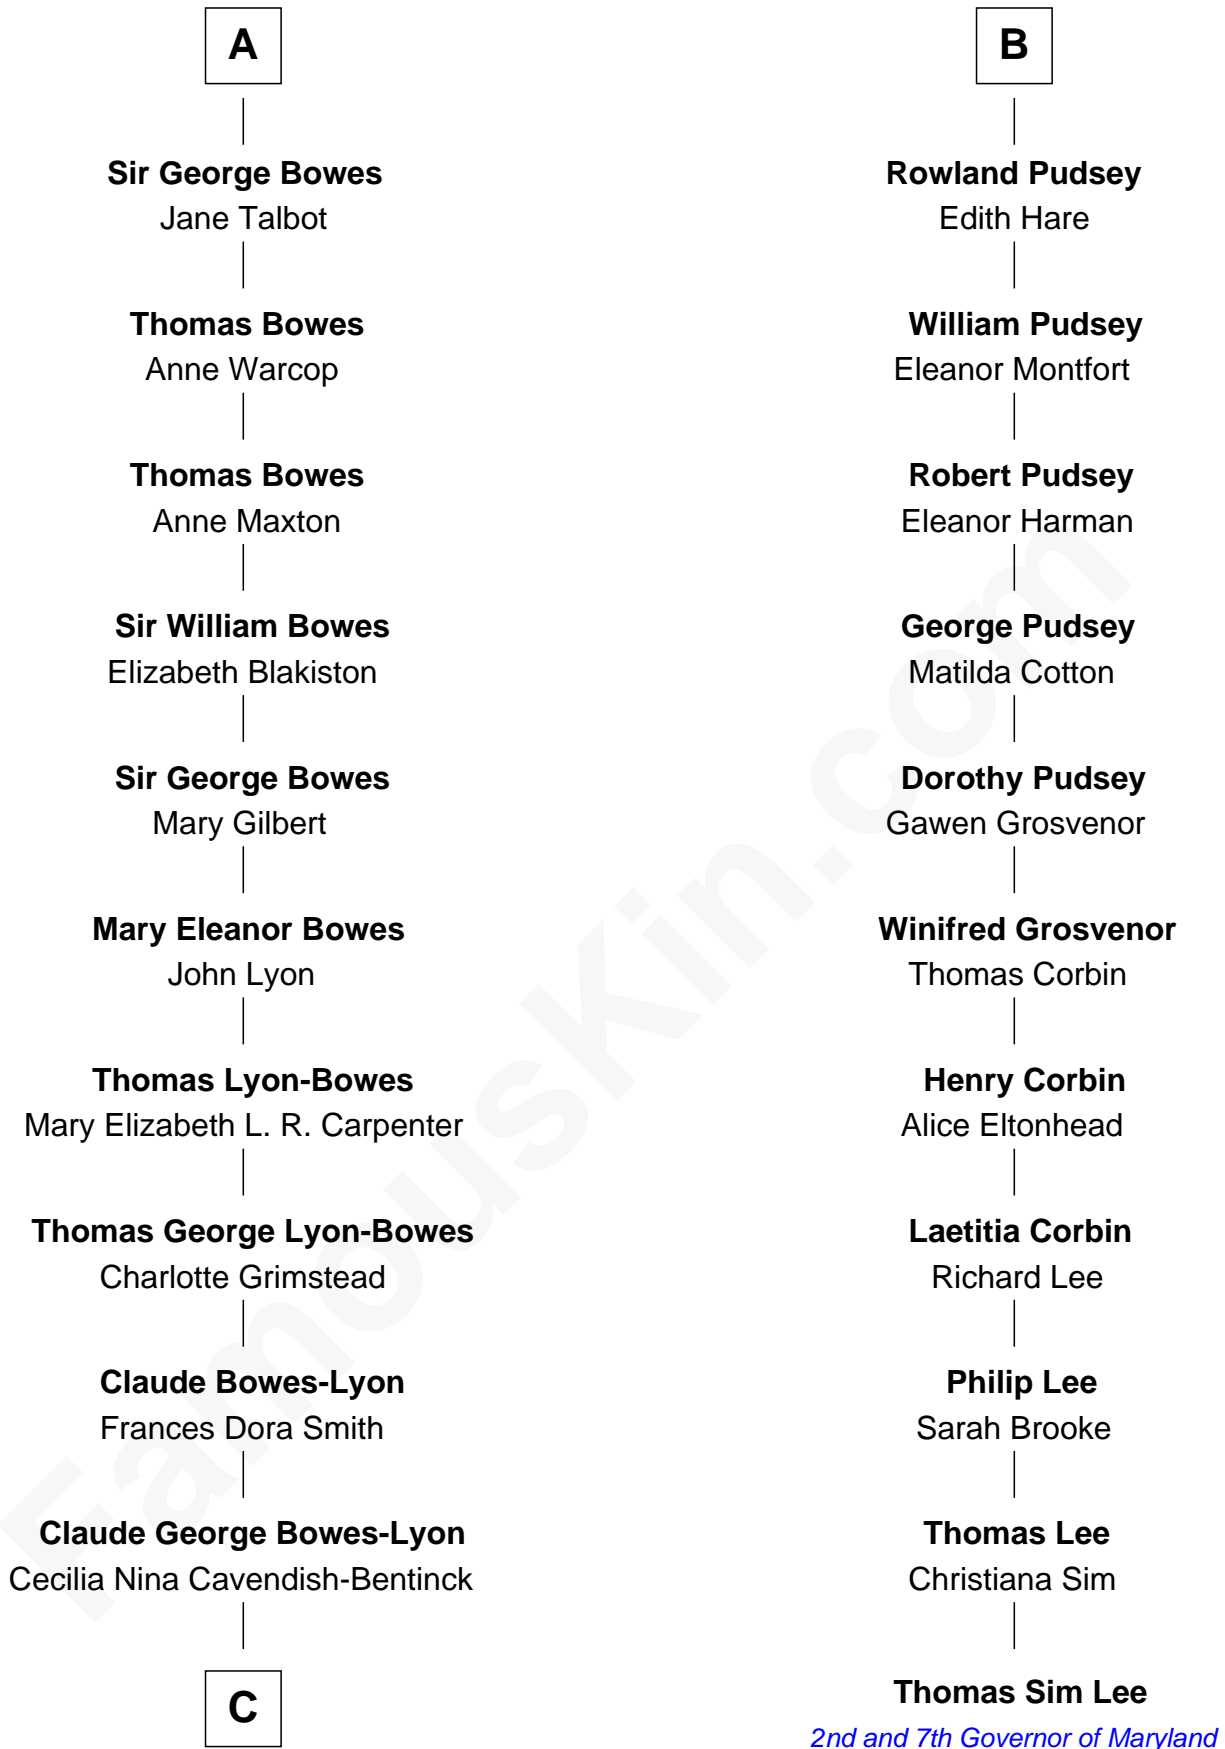

FamousKin.com
Relationship Chart of
Prince William
Prince of Wales

17th cousin 3 times removed of

Thomas Sim Lee
2nd and 7th Governor of Maryland

Hugh FitzHenry
 Albreda - - - - -

Lord Henry Fitzhugh

Eve Bulmer

Henry Fitzhugh

Joan Scrope

Henry FitzHugh

Elizabeth Grey

Sir William FitzHugh

Margery Willoughby

Maud FitzHugh

Sir William Bowes

Joan Scrope

Henry FitzHugh

Elizabeth Grey

Eleanor Fitzhugh

Sir Thomas Tunstall

Margaret Tunstall

Sir Ralph Pudsey

Sir John Pudsey

Grace Hamerton

Henry Pudsey

Margaret Conyers

B

C

Elizabeth Bowes-Lyon

George VI, King of the United Kingdom

Elizabeth II, Queen of the United Kingdom