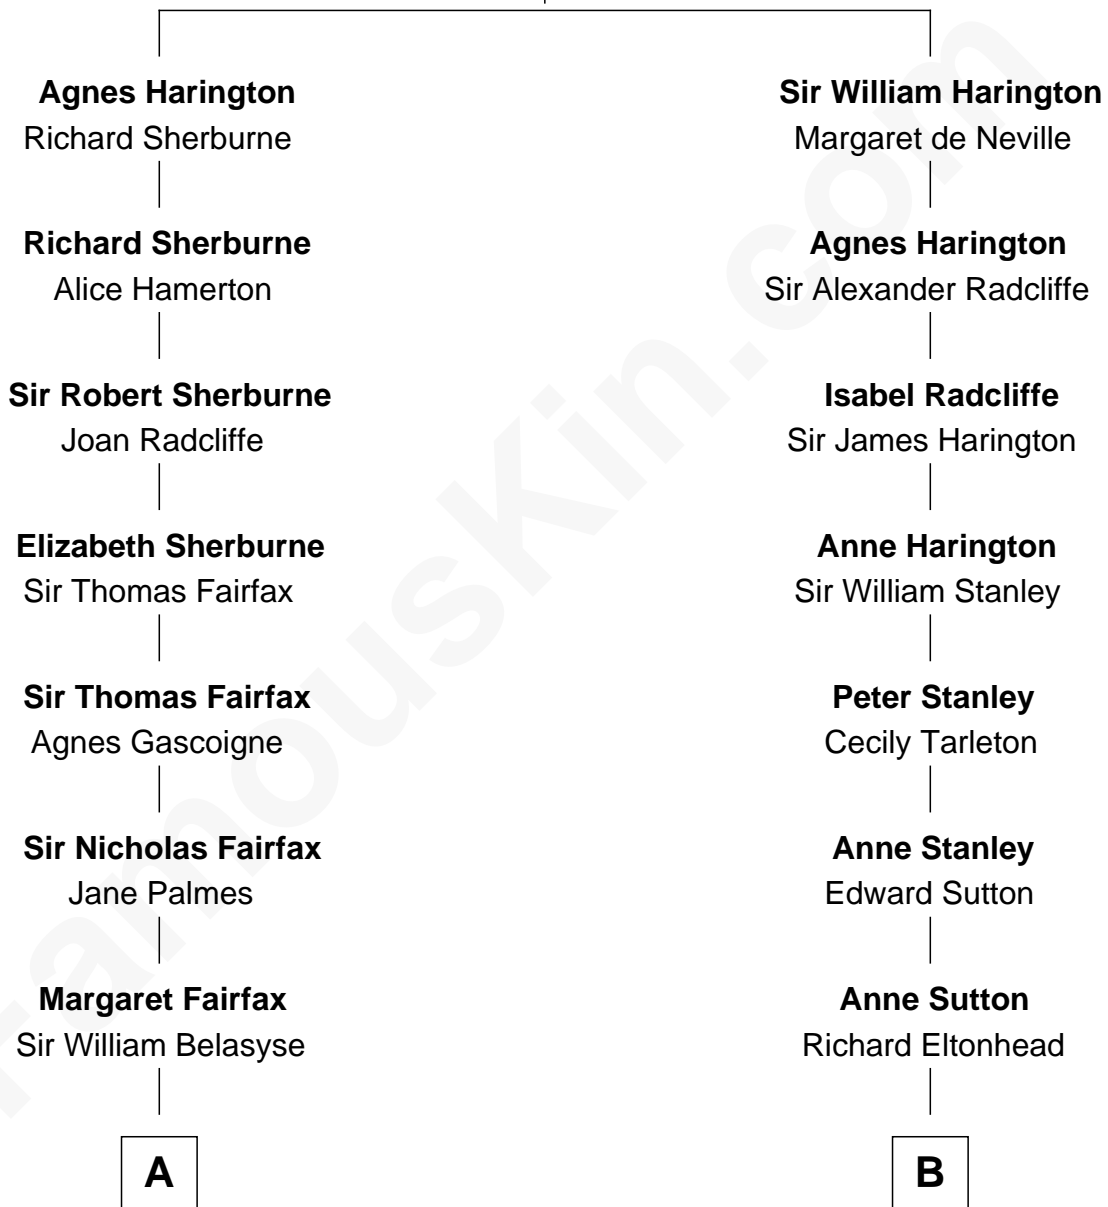

FamousKin.com
Relationship Chart of
Prince William
Prince of Wales

11th cousin 9 times removed of
Thomas Sim Lee
2nd and 7th Governor of Maryland

Sir Nicholas Harington
 Isabel English

C

—
Albert Edward John Spencer

Cynthia Elinor Beatrix Hamilton

—
Edward John Spencer

Frances Ruth Burke Roche

—
Princess Diana Frances Spencer

Charles III, King of the United Kingdom

—
Prince William

Prince of Wales