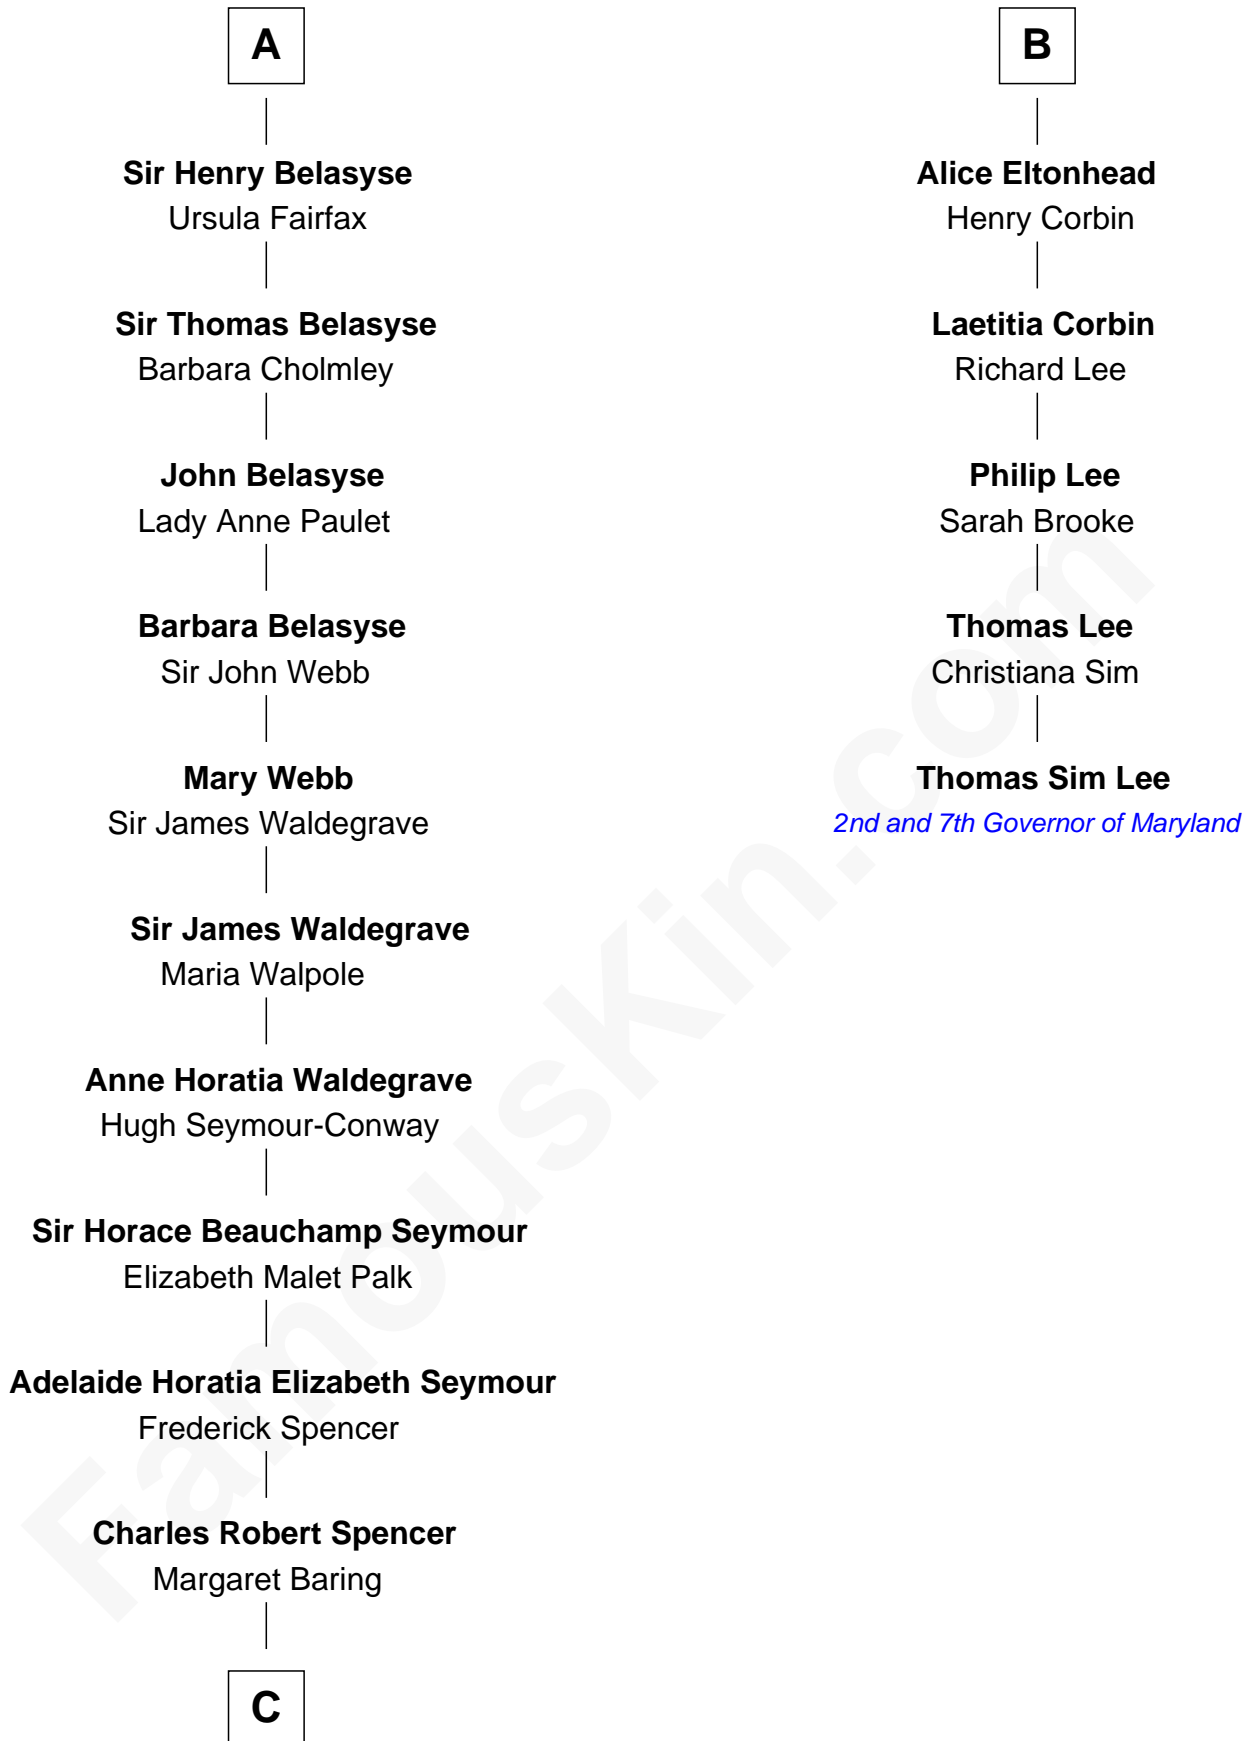

FamousKin.com
Relationship Chart of
Prince William
Prince of Wales

11th cousin 9 times removed of
Thomas Sim Lee
2nd and 7th Governor of Maryland

Sir Nicholas Harington
 Isabel English

C

—
Albert Edward John Spencer

Cynthia Elinor Beatrix Hamilton

—
Edward John Spencer

Frances Ruth Burke Roche

—
Princess Diana Frances Spencer

Charles III, King of the United Kingdom

—
Prince William

Prince of Wales