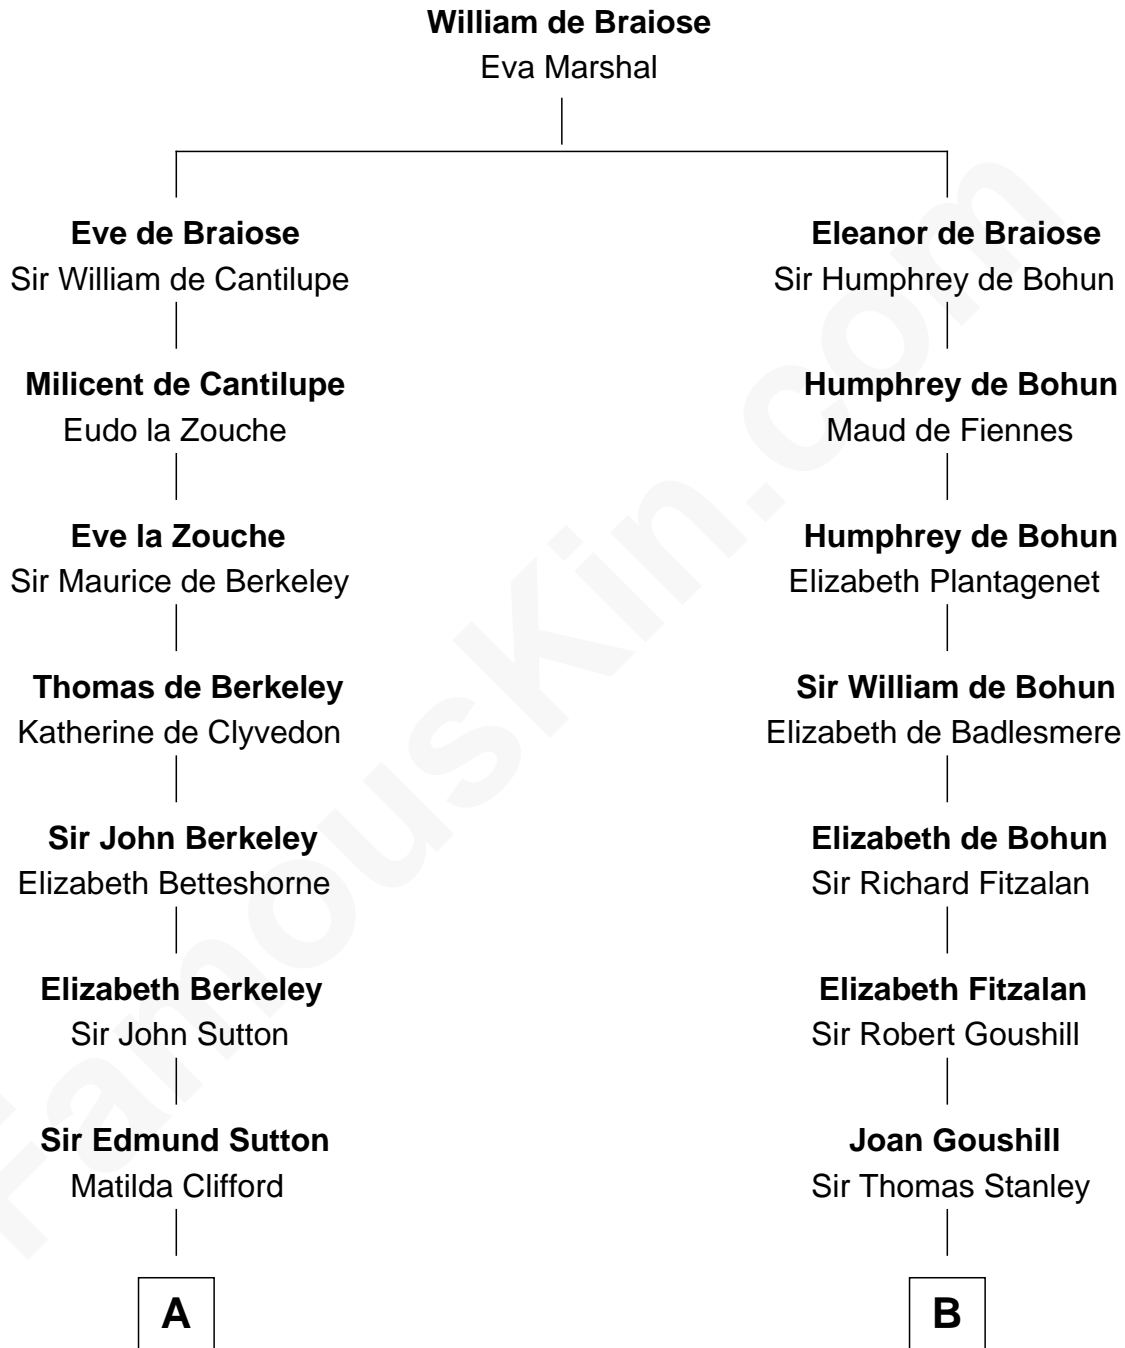

**FamousKin.com**  
**Relationship Chart of**  
**Prince William**  
*Prince of Wales*

17th cousin 4 times removed of

**Thomas Sim Lee**  
*2nd and 7th Governor of Maryland*

**C**

—  
**Charles Robert Spencer**

Margaret Baring

—  
**Albert Edward John Spencer**

Cynthia Elinor Beatrix Hamilton

—  
**Edward John Spencer**

Frances Ruth Burke Roche

—  
**Princess Diana Frances Spencer**

Charles III, King of the United Kingdom

—  
**Prince William**

*Prince of Wales*