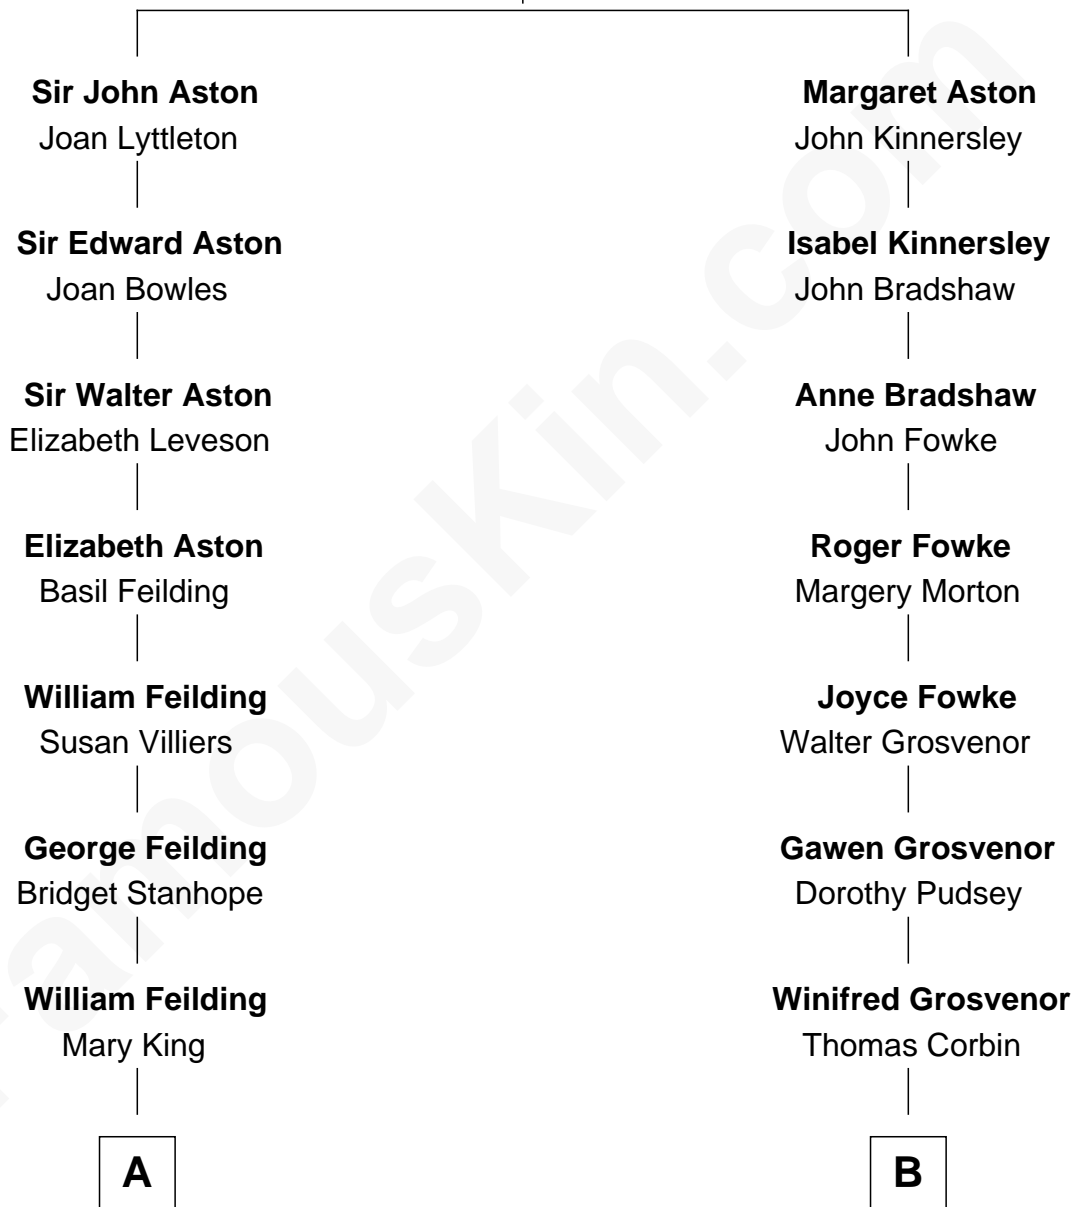

FamousKin.com Relationship Chart of

Prince William

Prince of Wales

14th cousin 4 times removed of

Henry Lloyd

40th Governor of Maryland

John Aston
Elizabeth Delves

C

Princess Diana Frances Spencer
Charles III, King of the United Kingdom

Prince William
Prince of Wales

FamousKin.com