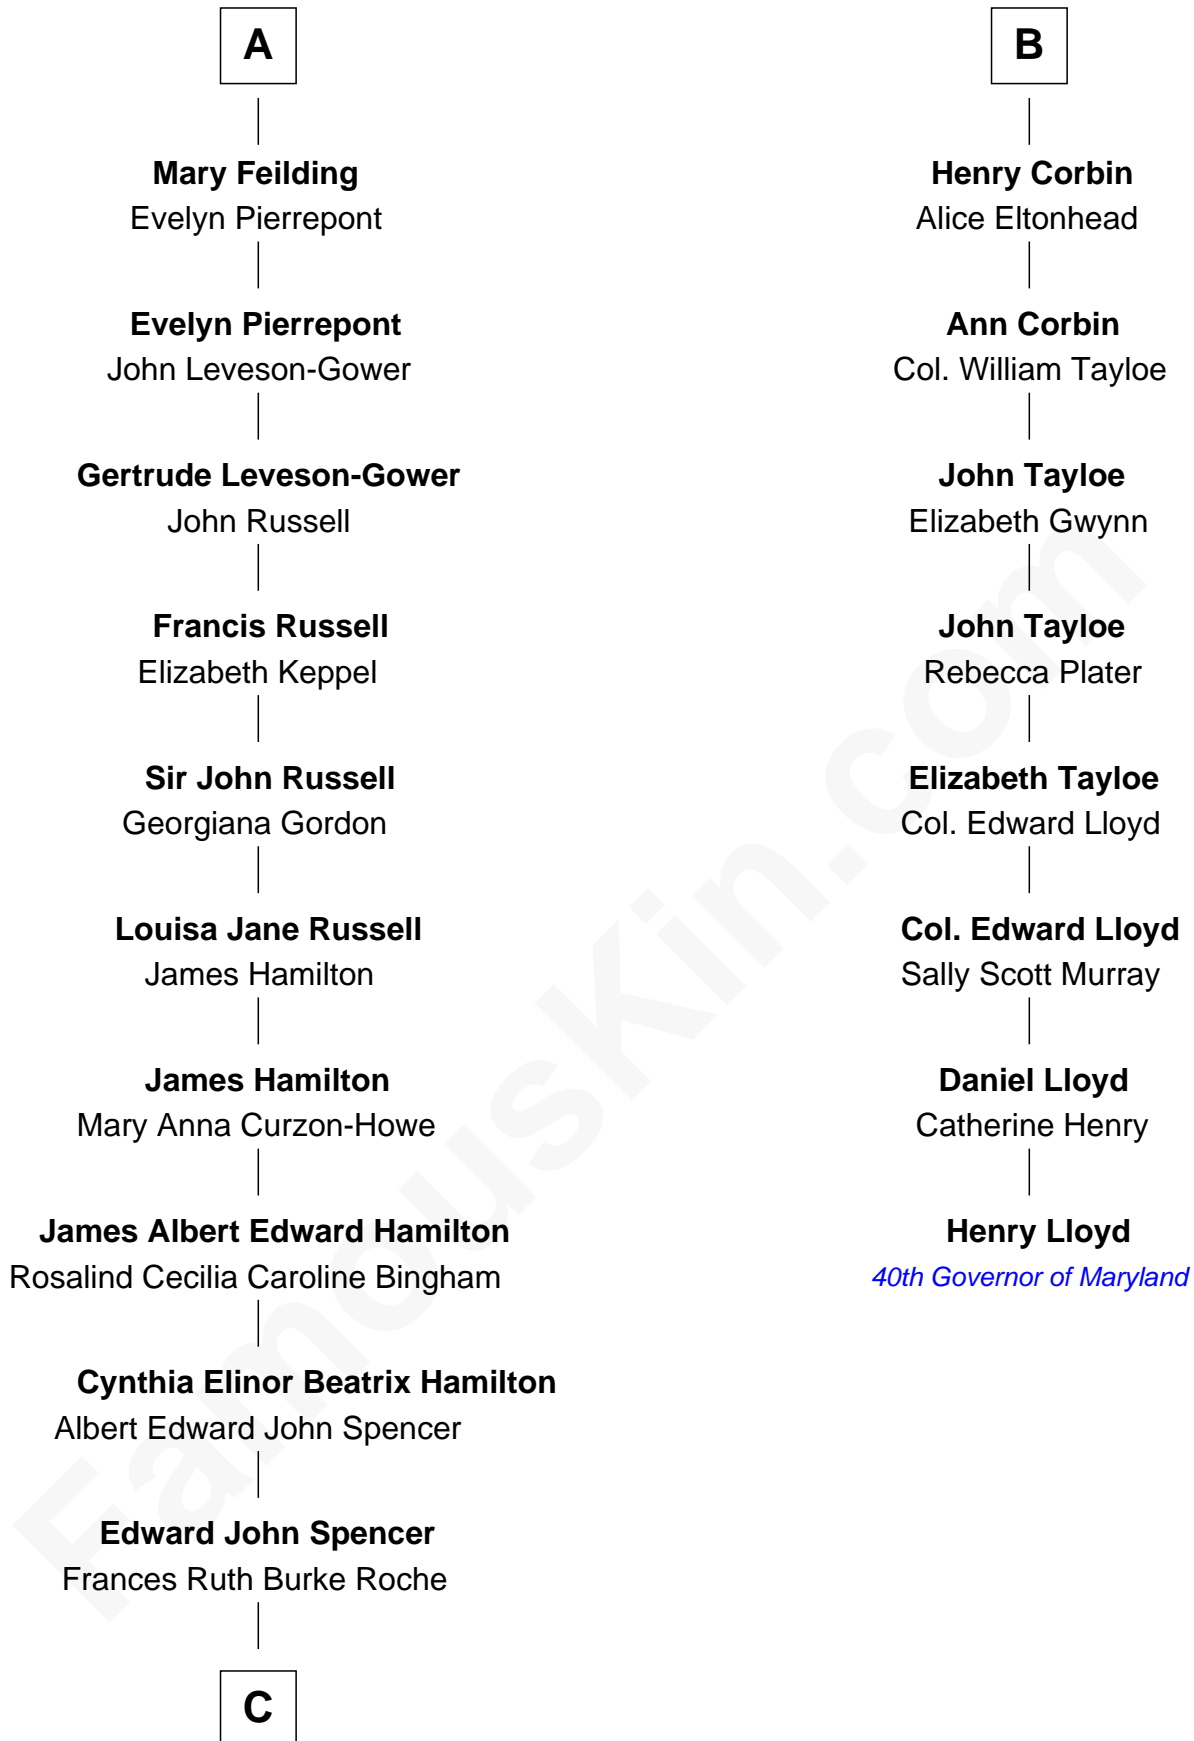

FamousKin.com Relationship Chart of

Prince William

Prince of Wales

14th cousin 4 times removed of

Henry Lloyd

40th Governor of Maryland

John Aston
Elizabeth Delves

C

Princess Diana Frances Spencer
Charles III, King of the United Kingdom

Prince William
Prince of Wales

FamousKin.com