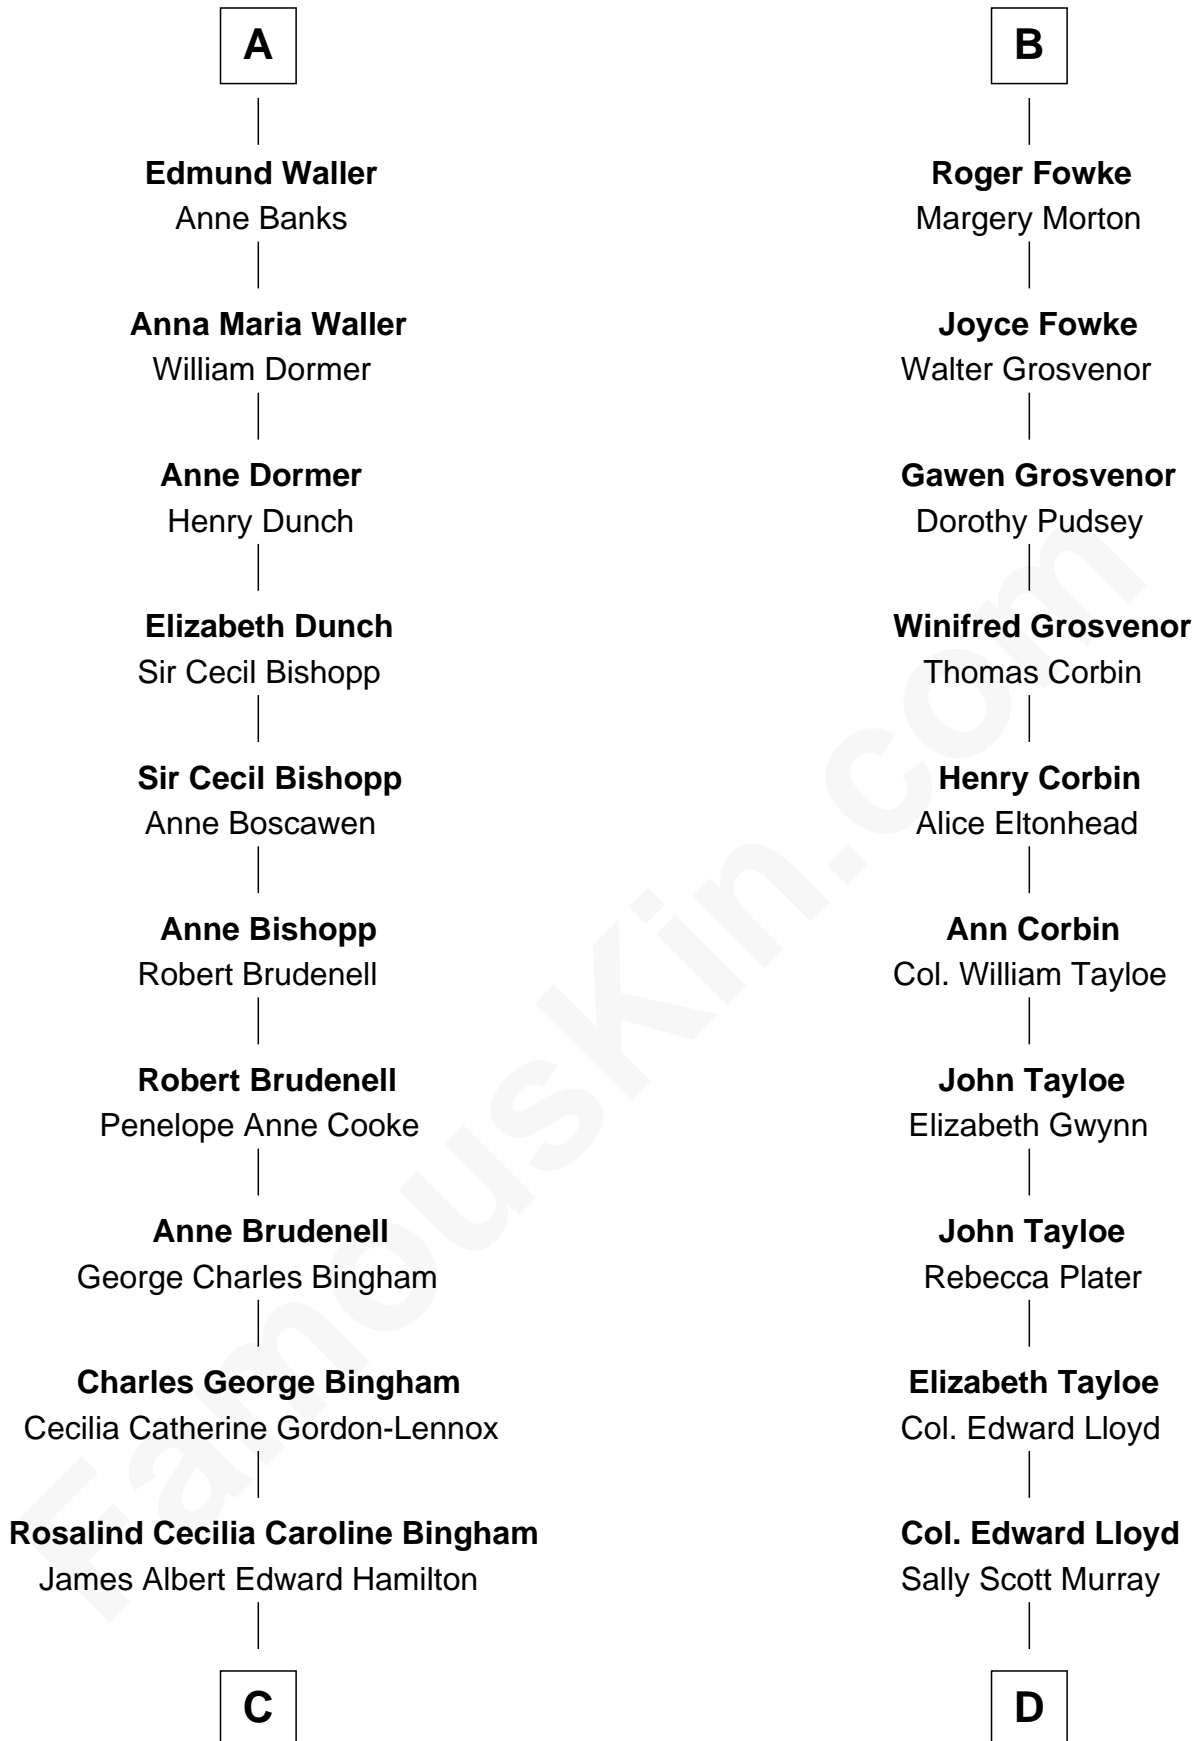

# FamousKin.com Relationship Chart of

**Prince William**

*Prince of Wales*

18th cousin 2 times removed of

**Henry Lloyd**

*40th Governor of Maryland*

**Sir Baldwin Freville**

Joyce de Botetourte

John Kinnersley

**Isabel Kinnersley**

John Bradshaw

**Anne Bradshaw**

John Fowke

**B**

**C**

**Cynthia Elinor Beatrix Hamilton**

Albert Edward John Spencer

**Edward John Spencer**

Frances Ruth Burke Roche

**Princess Diana Frances Spencer**

Charles III, King of the United Kingdom

**Prince William**

*Prince of Wales*

**D**