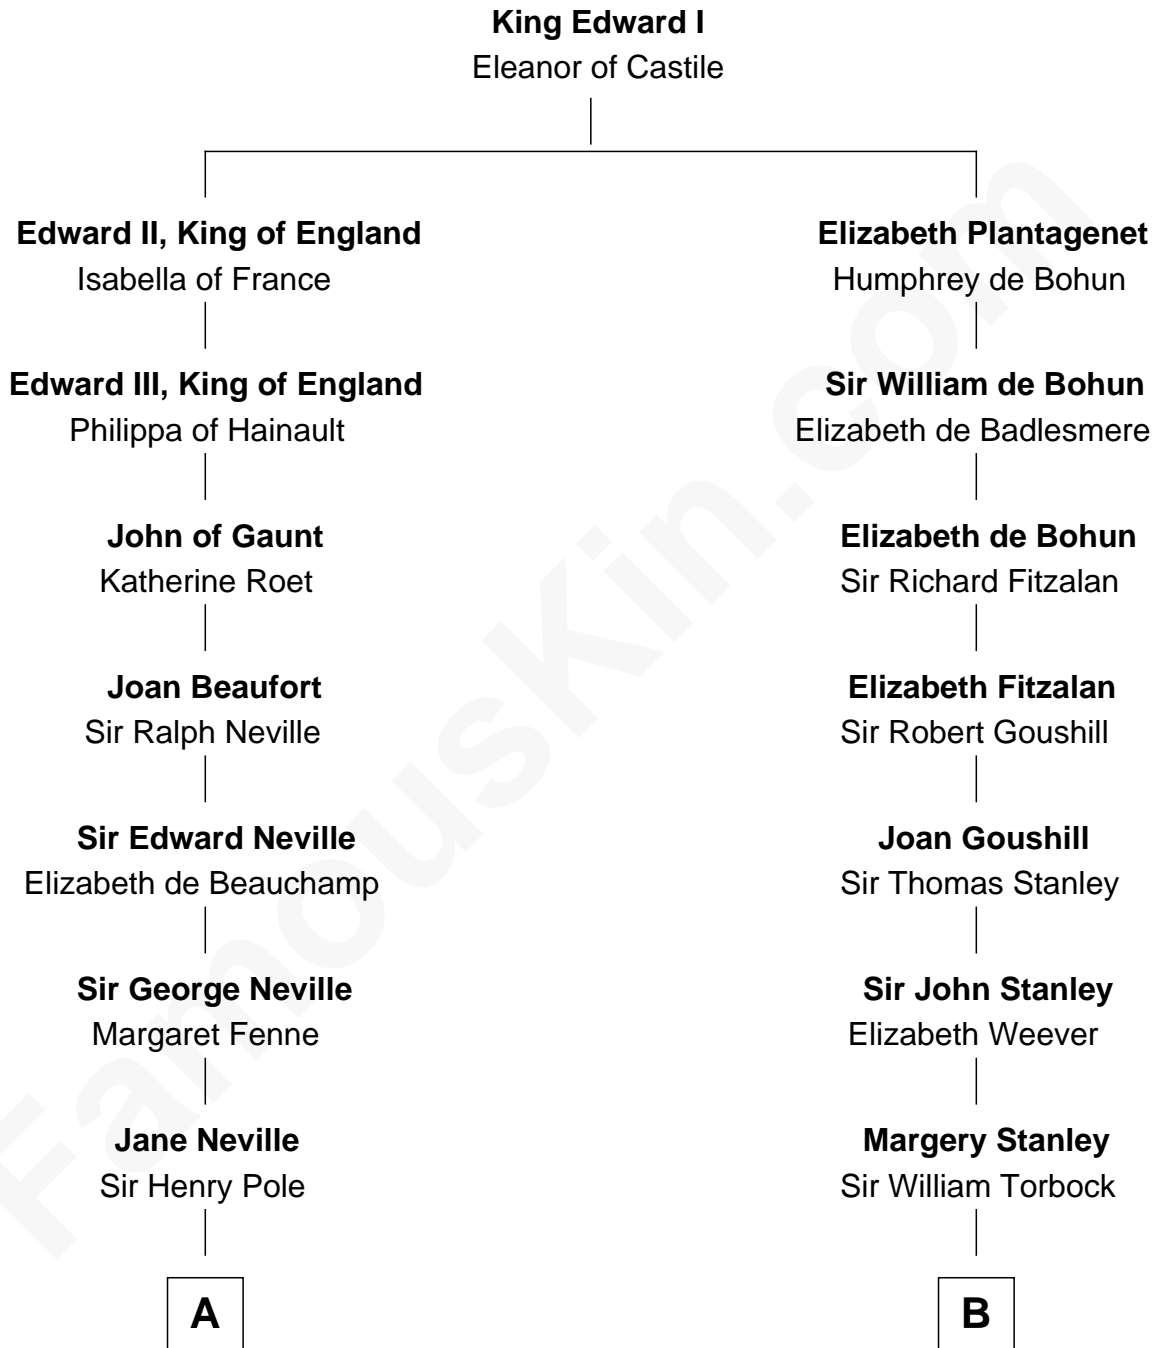

FamousKin.com
Relationship Chart of
Prince William
Prince of Wales

18th cousin 3 times removed of
Henry Lloyd
40th Governor of Maryland

A

Katherine Pole
Sir Francis Hastings

Frances Hastings
Sir Henry Compton