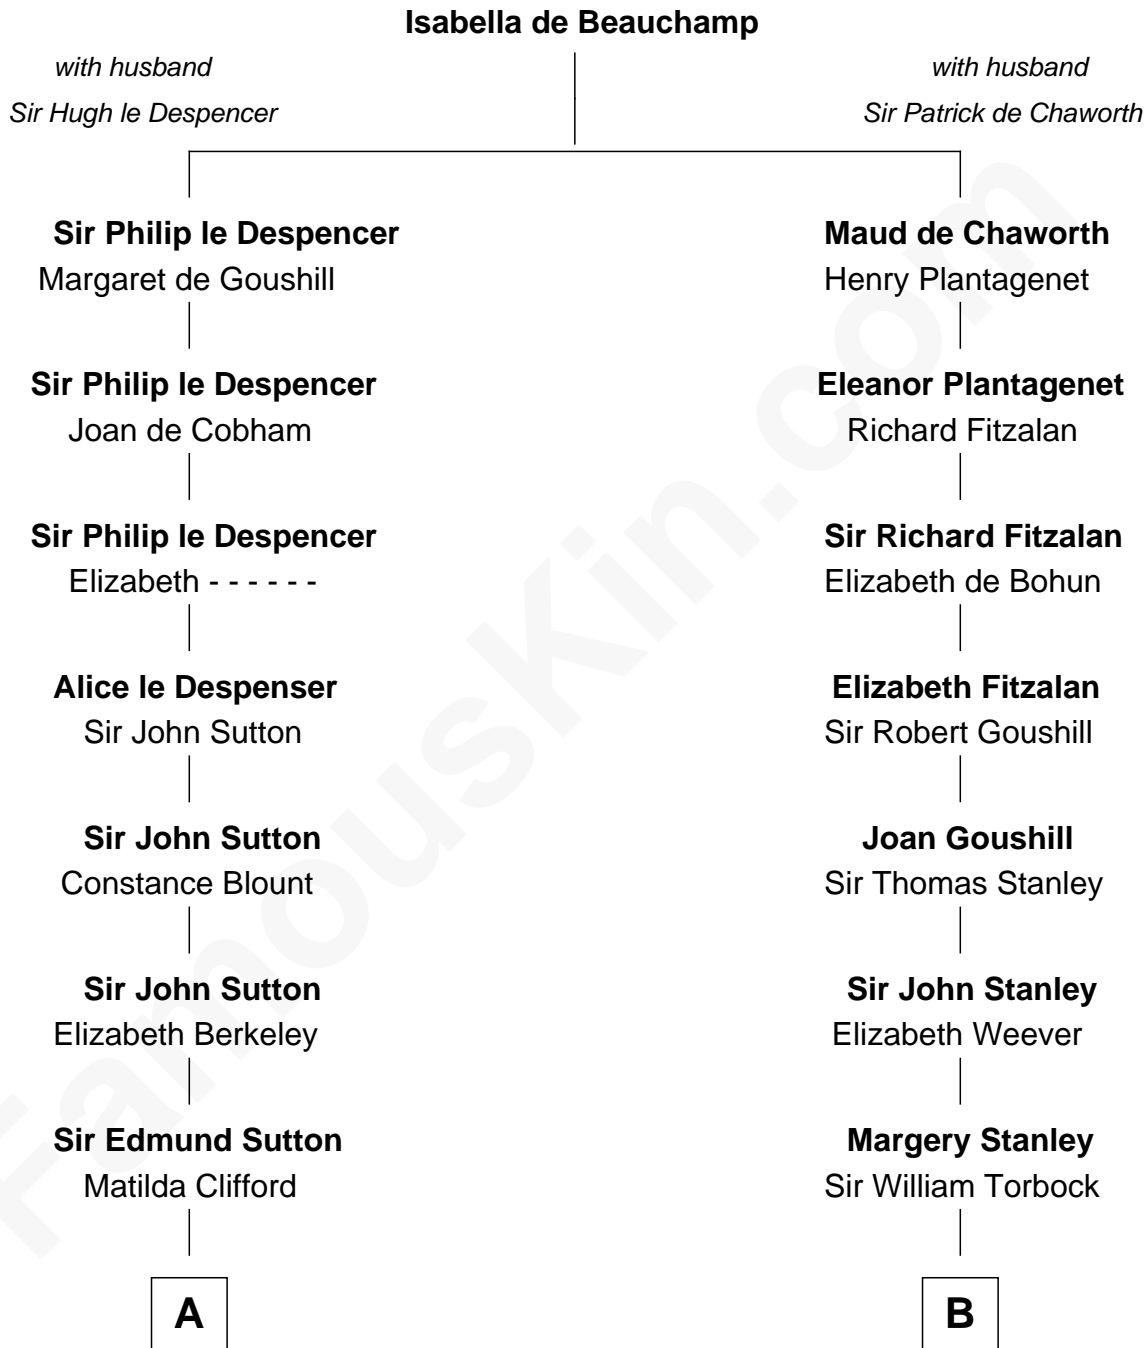

FamousKin.com
Relationship Chart of
Prince William
Prince of Wales

18th cousin 3 times removed of
Henry Lloyd
40th Governor of Maryland

C

Charles Robert Spencer

Margaret Baring

Albert Edward John Spencer

Cynthia Elinor Beatrix Hamilton

Edward John Spencer

Frances Ruth Burke Roche

Princess Diana Frances Spencer

Charles III, King of the United Kingdom

Prince William

Prince of Wales

D

Daniel Lloyd