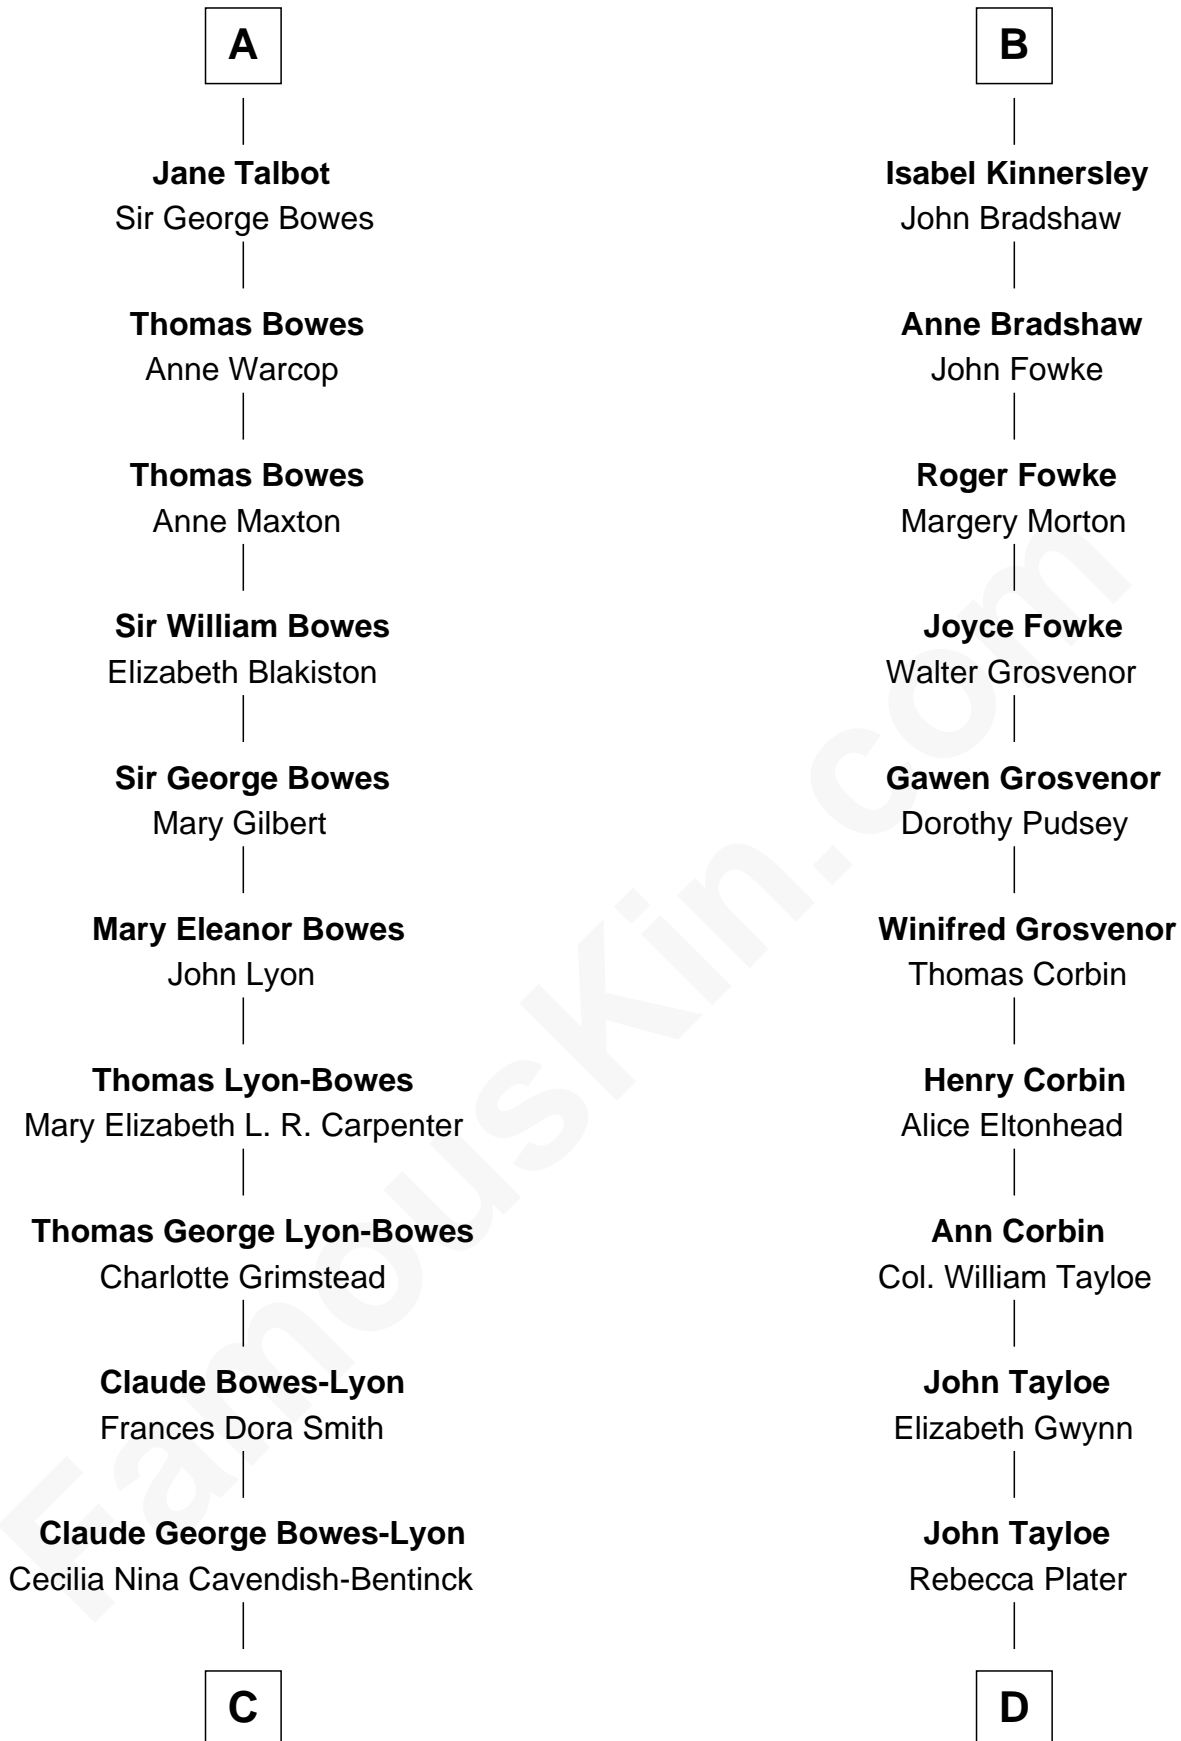

# FamousKin.com Relationship Chart of

**Prince William**

*Prince of Wales*

20th cousin of

**Henry Lloyd**

*40th Governor of Maryland*

**Sir William de Ros**  
Margery de Badlesmere

**C**

**Elizabeth Bowes-Lyon**

George VI, King of the United Kingdom

**Elizabeth II, Queen of the United Kingdom**

Prince Philip of Edinburgh

**Charles III, King of the United Kingdom**

Princess Diana Frances Spencer

**Prince William**

*Prince of Wales*

**D**

**Elizabeth Tayloe**

Col. Edward Lloyd

**Col. Edward Lloyd**

Sally Scott Murray

**Daniel Lloyd**

Catherine Henry

**Henry Lloyd**

*40th Governor of Maryland*