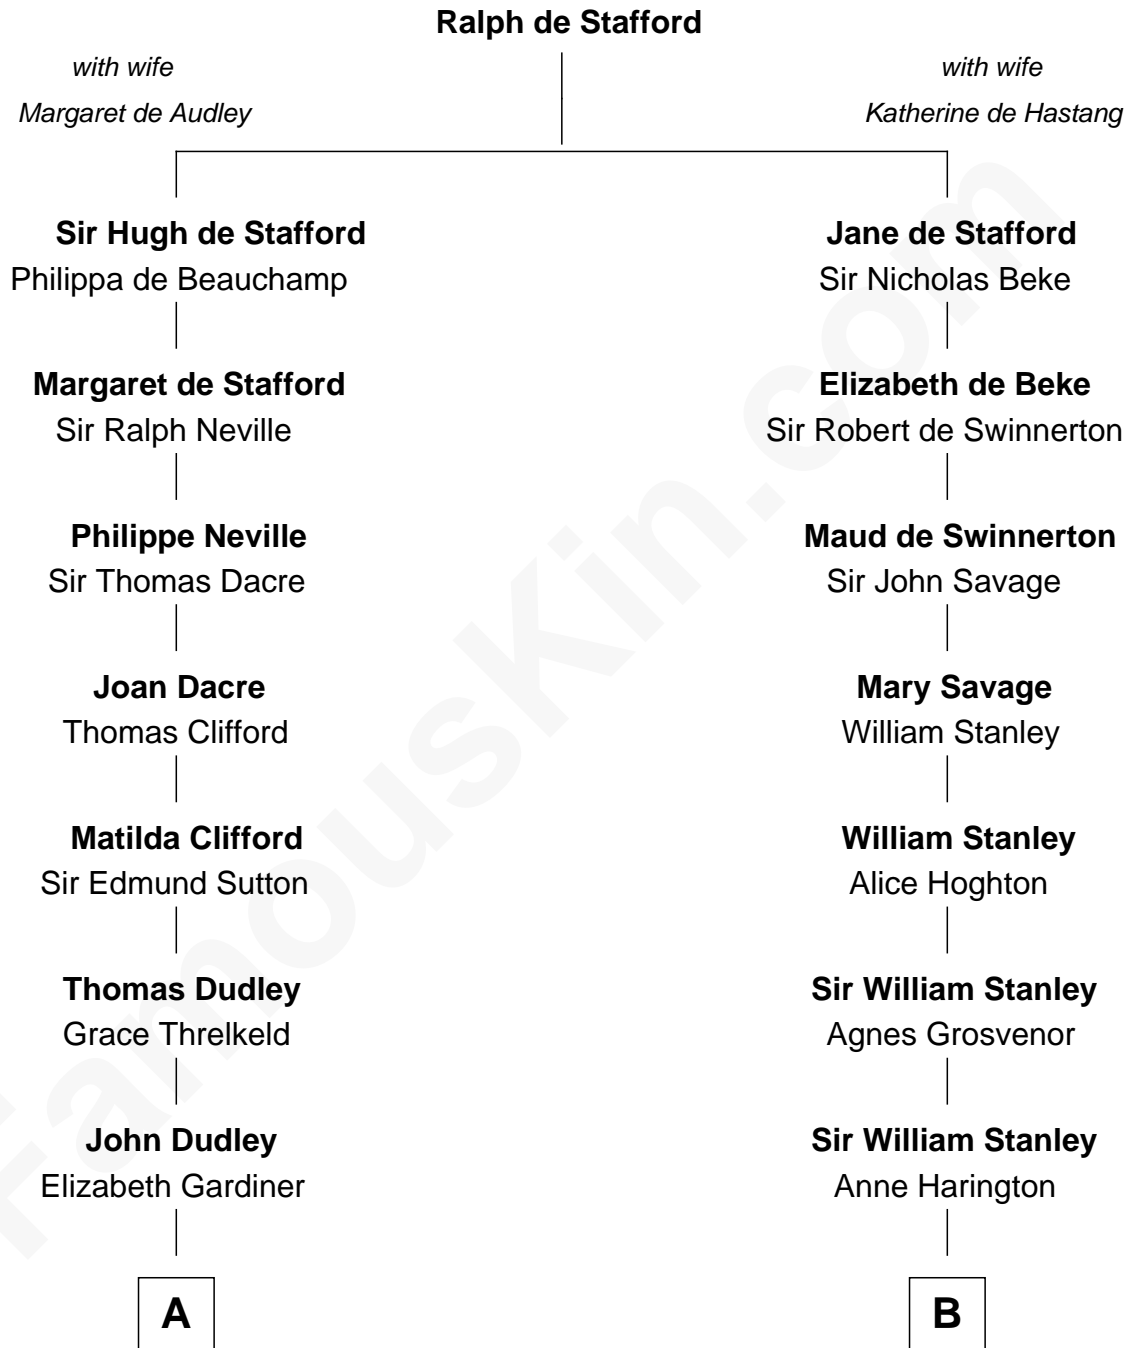

FamousKin.com
Relationship Chart of
Prince William
Prince of Wales

17th cousin 2 times removed of
Henry Lloyd
40th Governor of Maryland

C

—
Edward John Spencer
Frances Ruth Burke Roche

—
Princess Diana Frances Spencer
Charles III, King of the United Kingdom

—
Prince William
Prince of Wales

FamousKin.com