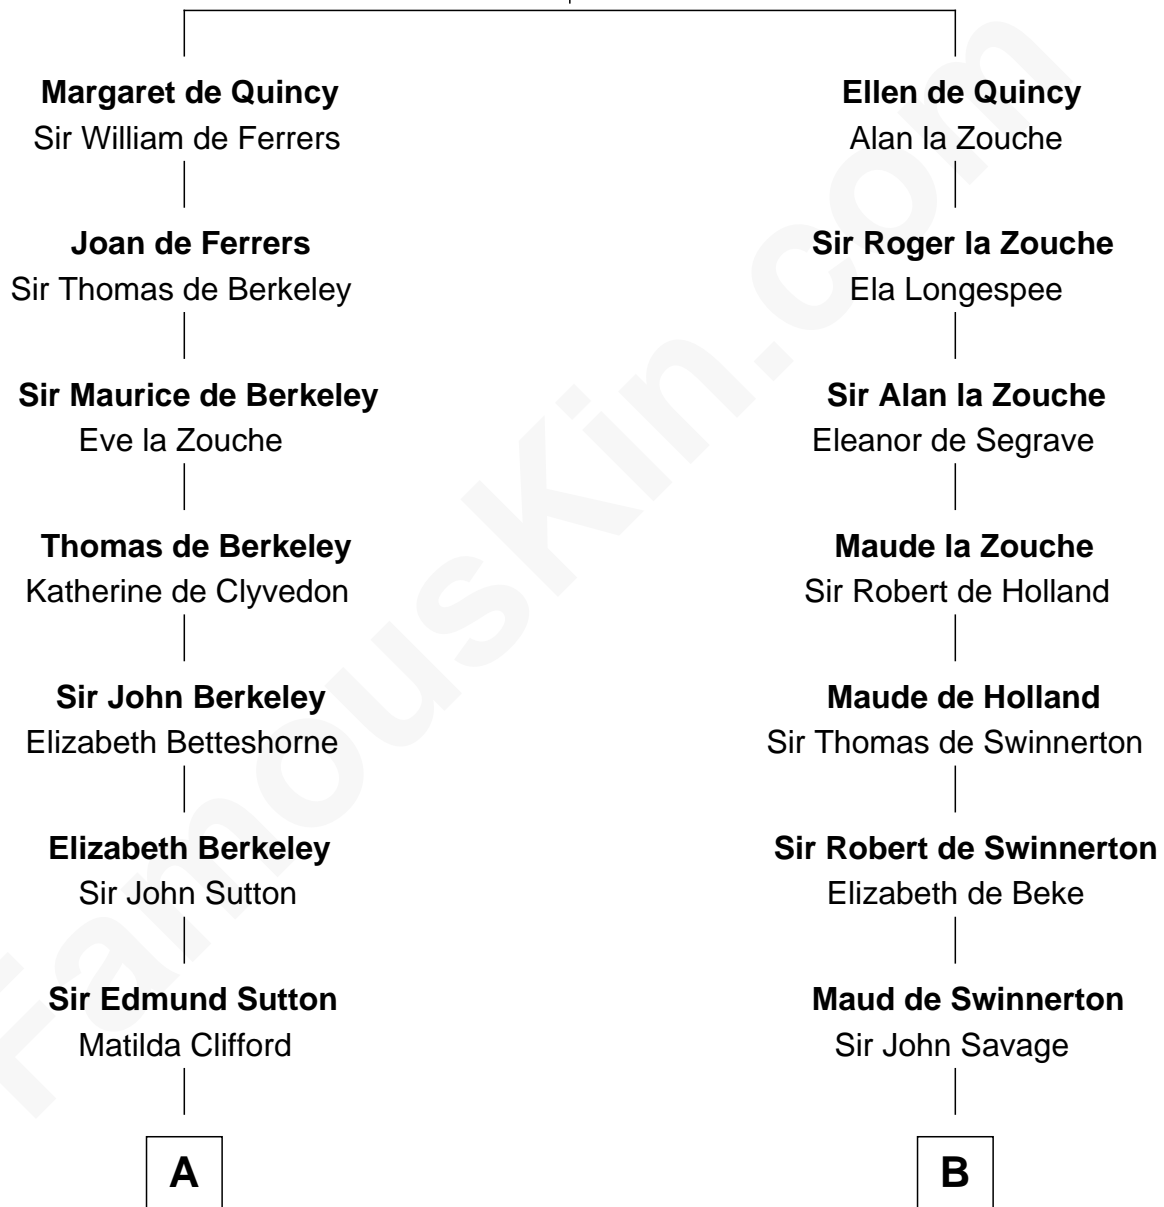

# FamousKin.com Relationship Chart of

**Prince William**

*Prince of Wales*

21st cousin of

**Henry Lloyd**

*40th Governor of Maryland*

**Sir Roger de Quincy**

Helen of Galloway

**C**

**Charles Robert Spencer**

Margaret Baring

**Albert Edward John Spencer**

Cynthia Elinor Beatrix Hamilton

**Edward John Spencer**

Frances Ruth Burke Roche

**Princess Diana Frances Spencer**

Charles III, King of the United Kingdom

**Prince William**

*Prince of Wales*

**D**

**John Tayloe**

Rebecca Plater

**Elizabeth Tayloe**

Col. Edward Lloyd