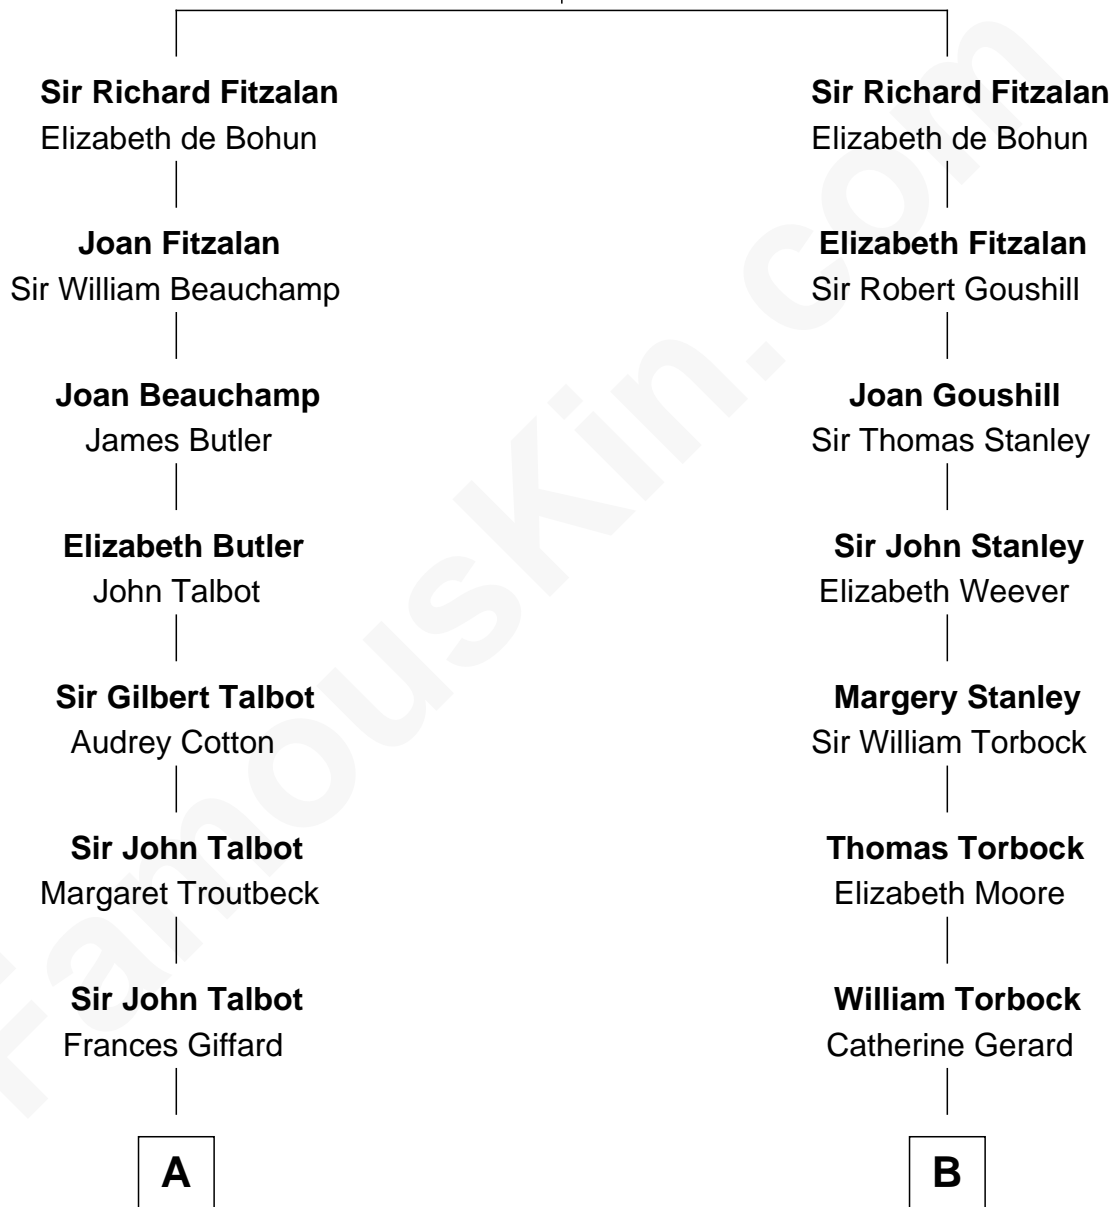

FamousKin.com Relationship Chart of

Prince William

Prince of Wales

16th cousin 4 times removed of

Henry Lloyd

40th Governor of Maryland

Richard Fitzalan
Eleanor Plantagenet

C

Elizabeth Bowes-Lyon

George VI, King of the United Kingdom

Elizabeth II, Queen of the United Kingdom

Prince Philip of Edinburgh

Charles III, King of the United Kingdom

Princess Diana Frances Spencer

Prince William