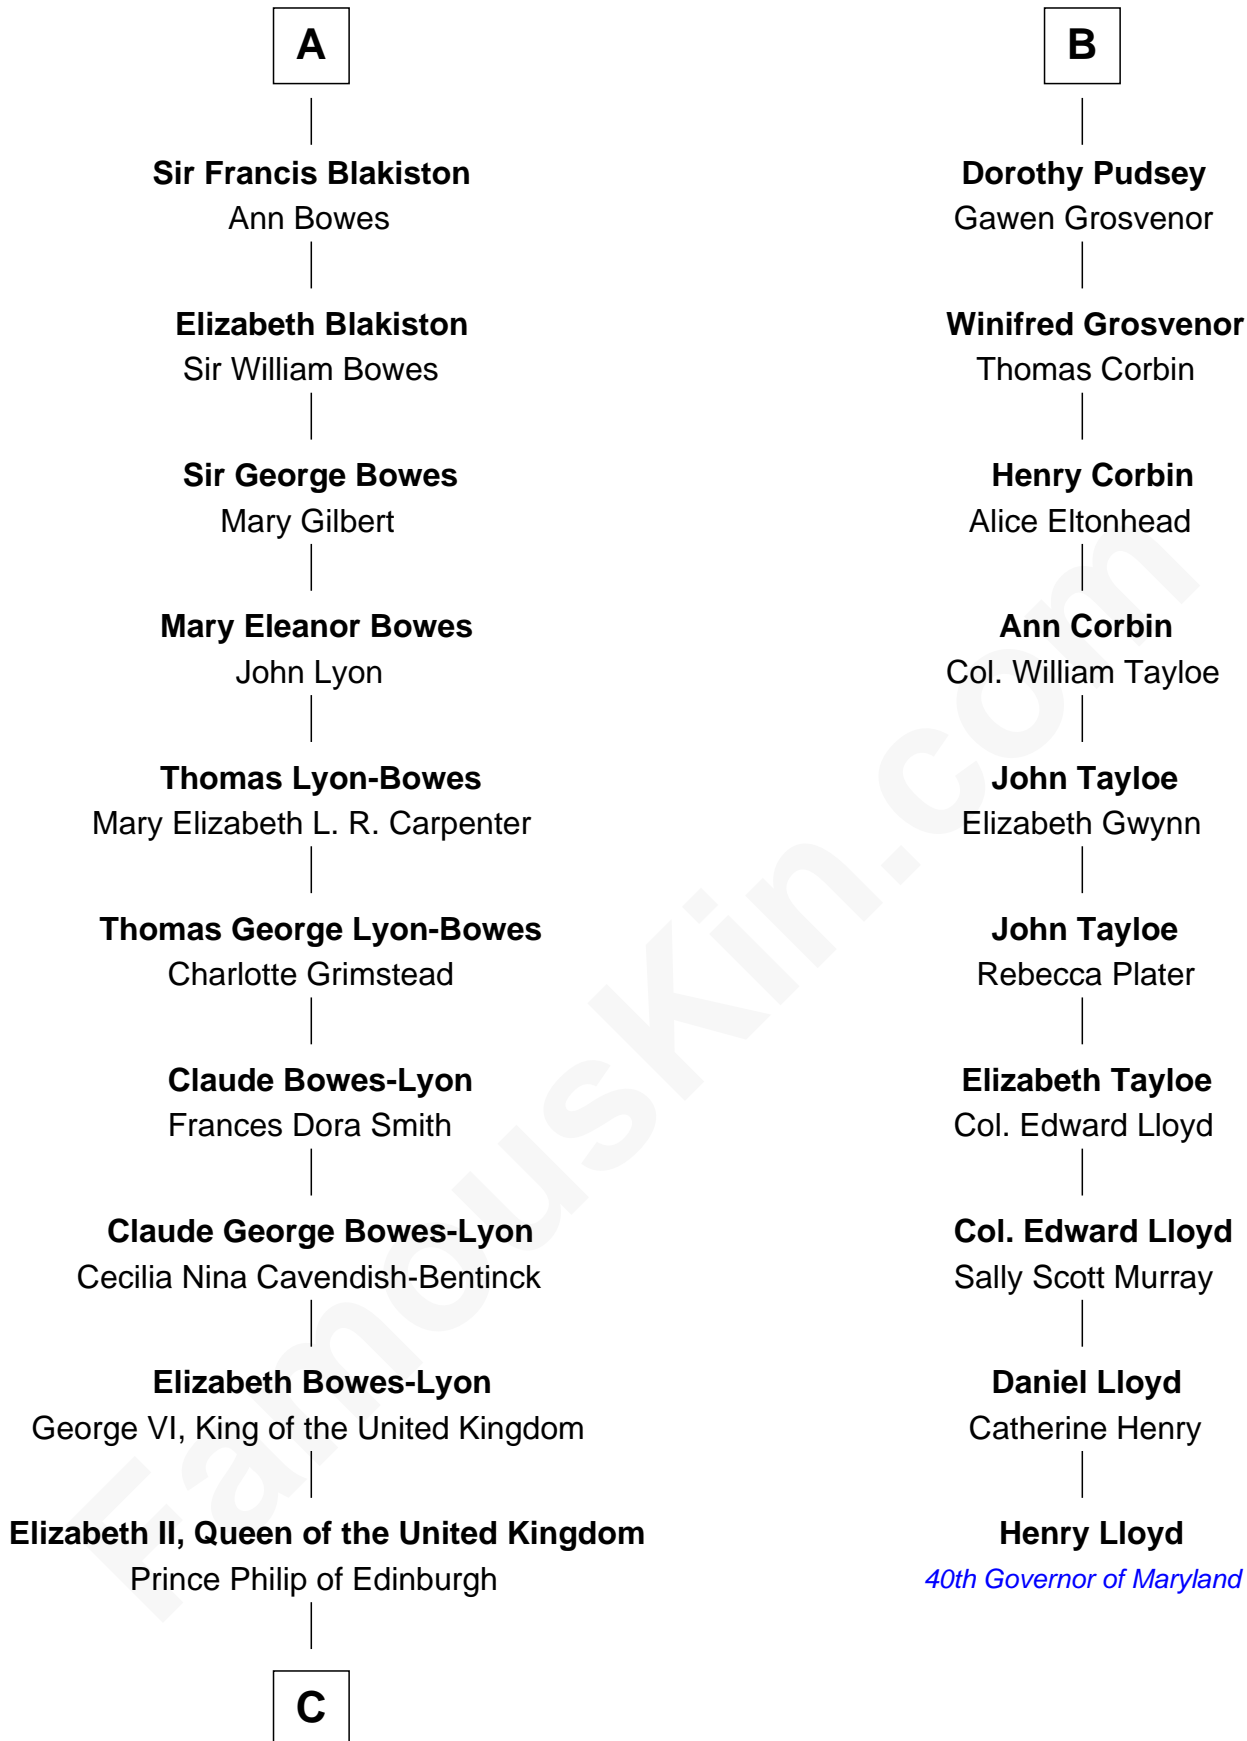

FamousKin.com Relationship Chart of

Prince William

Prince of Wales

16th cousin 2 times removed of

Henry Lloyd

40th Governor of Maryland

Eleanor Fitzhugh

with husband
Sir Henry Bromflete

Margaret Tunstall

Sir Ralph Pudsey

Sir John Pudsey

Grace Hamerton

Henry Pudsey

Margaret Conyers

Rowland Pudsey

Edith Hare

William Pudsey

Eleanor Montfort

Robert Pudsey

Eleanor Harman

George Pudsey

Matilda Cotton

B

C