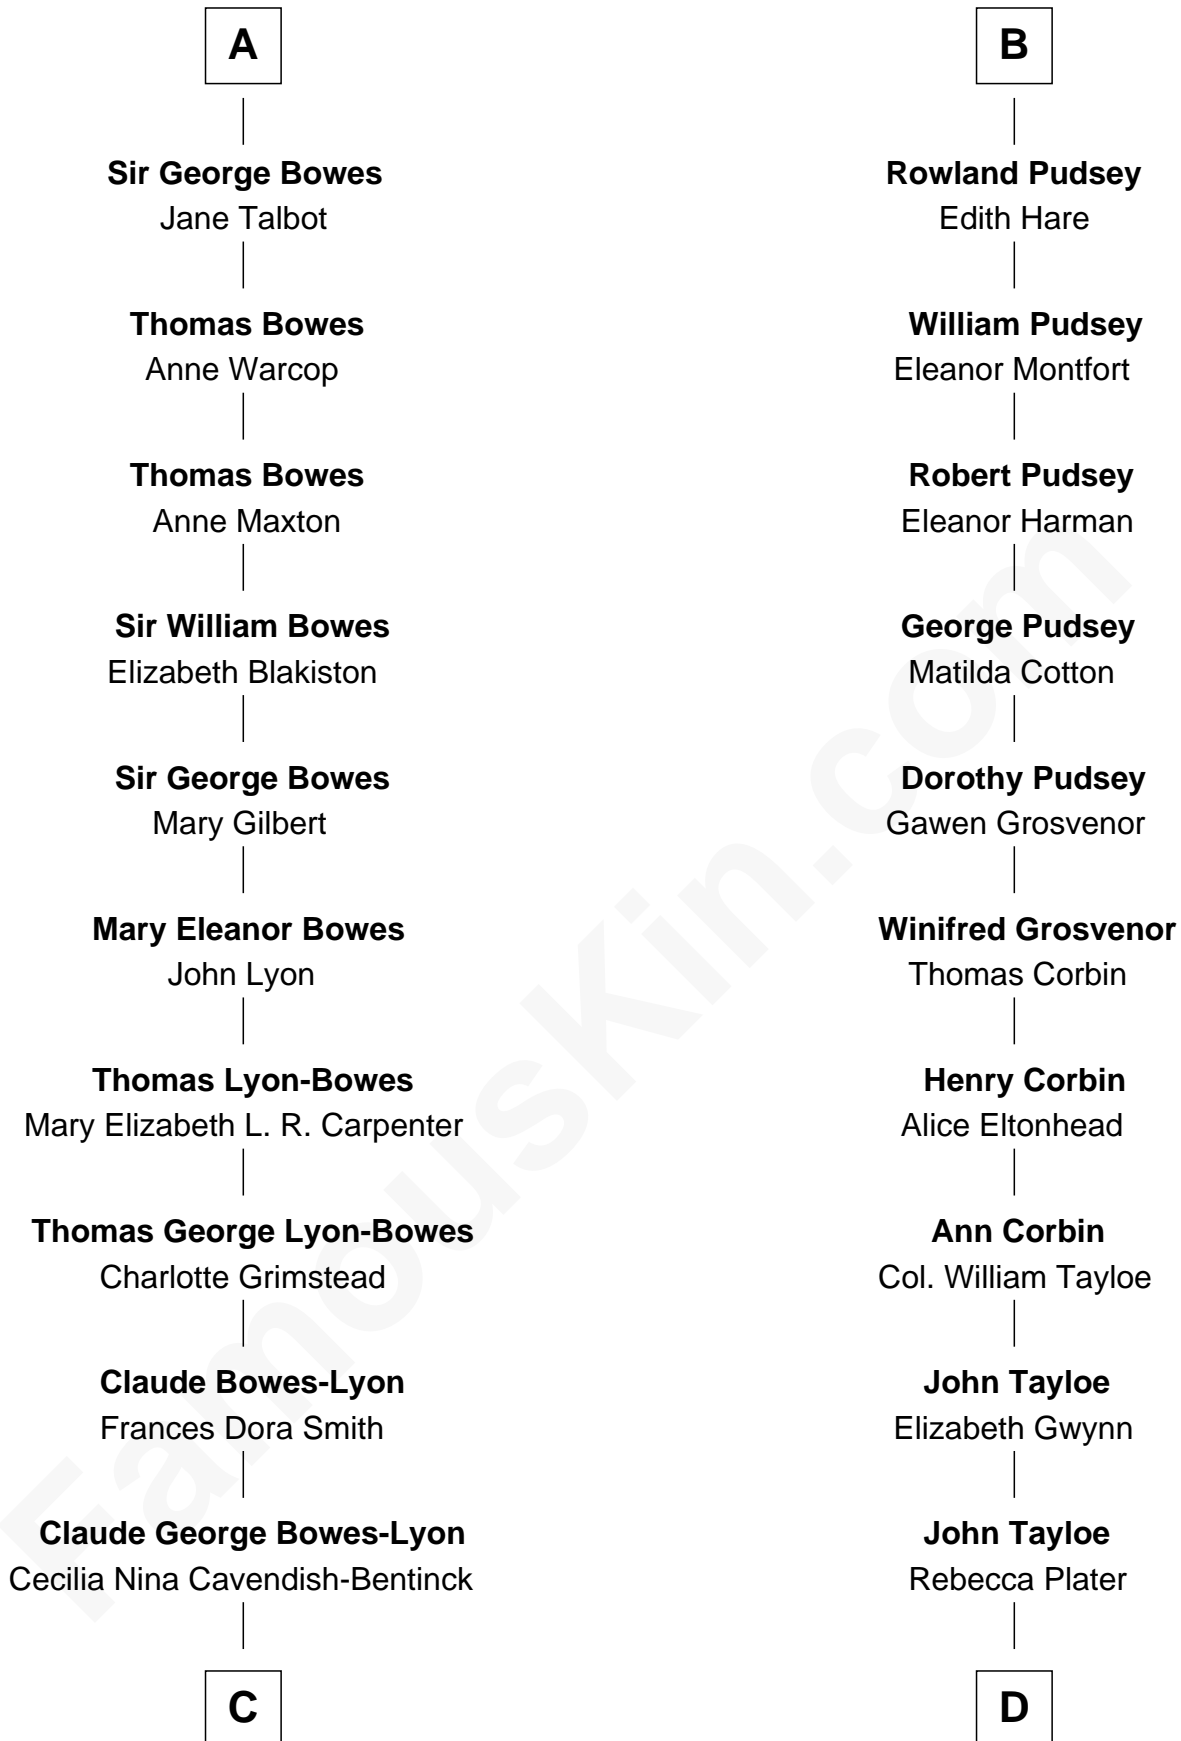

# FamousKin.com Relationship Chart of

**Prince William**

*Prince of Wales*

20th cousin of

**Henry Lloyd**

*40th Governor of Maryland*

**Sir John Marmion**

Maud de Furnival

**C**

**Elizabeth Bowes-Lyon**

George VI, King of the United Kingdom

**Elizabeth II, Queen of the United Kingdom**

Prince Philip of Edinburgh

**Charles III, King of the United Kingdom**

Princess Diana Frances Spencer

**Prince William**

*Prince of Wales*

**D**

**Elizabeth Tayloe**

Col. Edward Lloyd

**Col. Edward Lloyd**

Sally Scott Murray

**Daniel Lloyd**