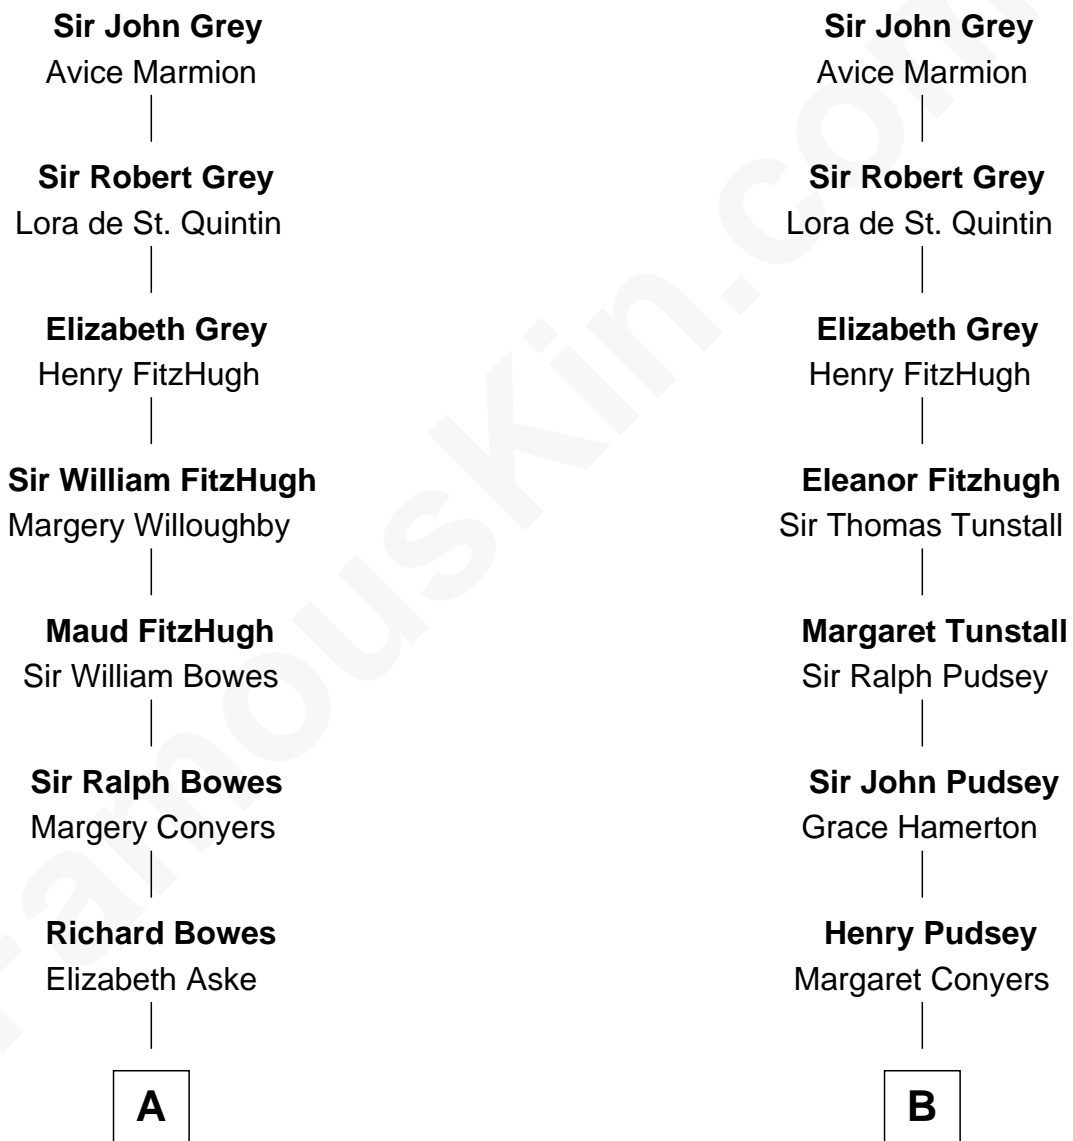

# FamousKin.com Relationship Chart of

**Prince William**

*Prince of Wales*

20th cousin of

**Henry Lloyd**

*40th Governor of Maryland*

**Sir John de Grey**  
Margaret de Oddingseles

**C**

**Elizabeth Bowes-Lyon**

George VI, King of the United Kingdom

**Elizabeth II, Queen of the United Kingdom**

Prince Philip of Edinburgh

**Charles III, King of the United Kingdom**

Princess Diana Frances Spencer

**Prince William**

*Prince of Wales*

**D**

**Elizabeth Tayloe**

Col. Edward Lloyd

**Col. Edward Lloyd**

Sally Scott Murray

**Daniel Lloyd**