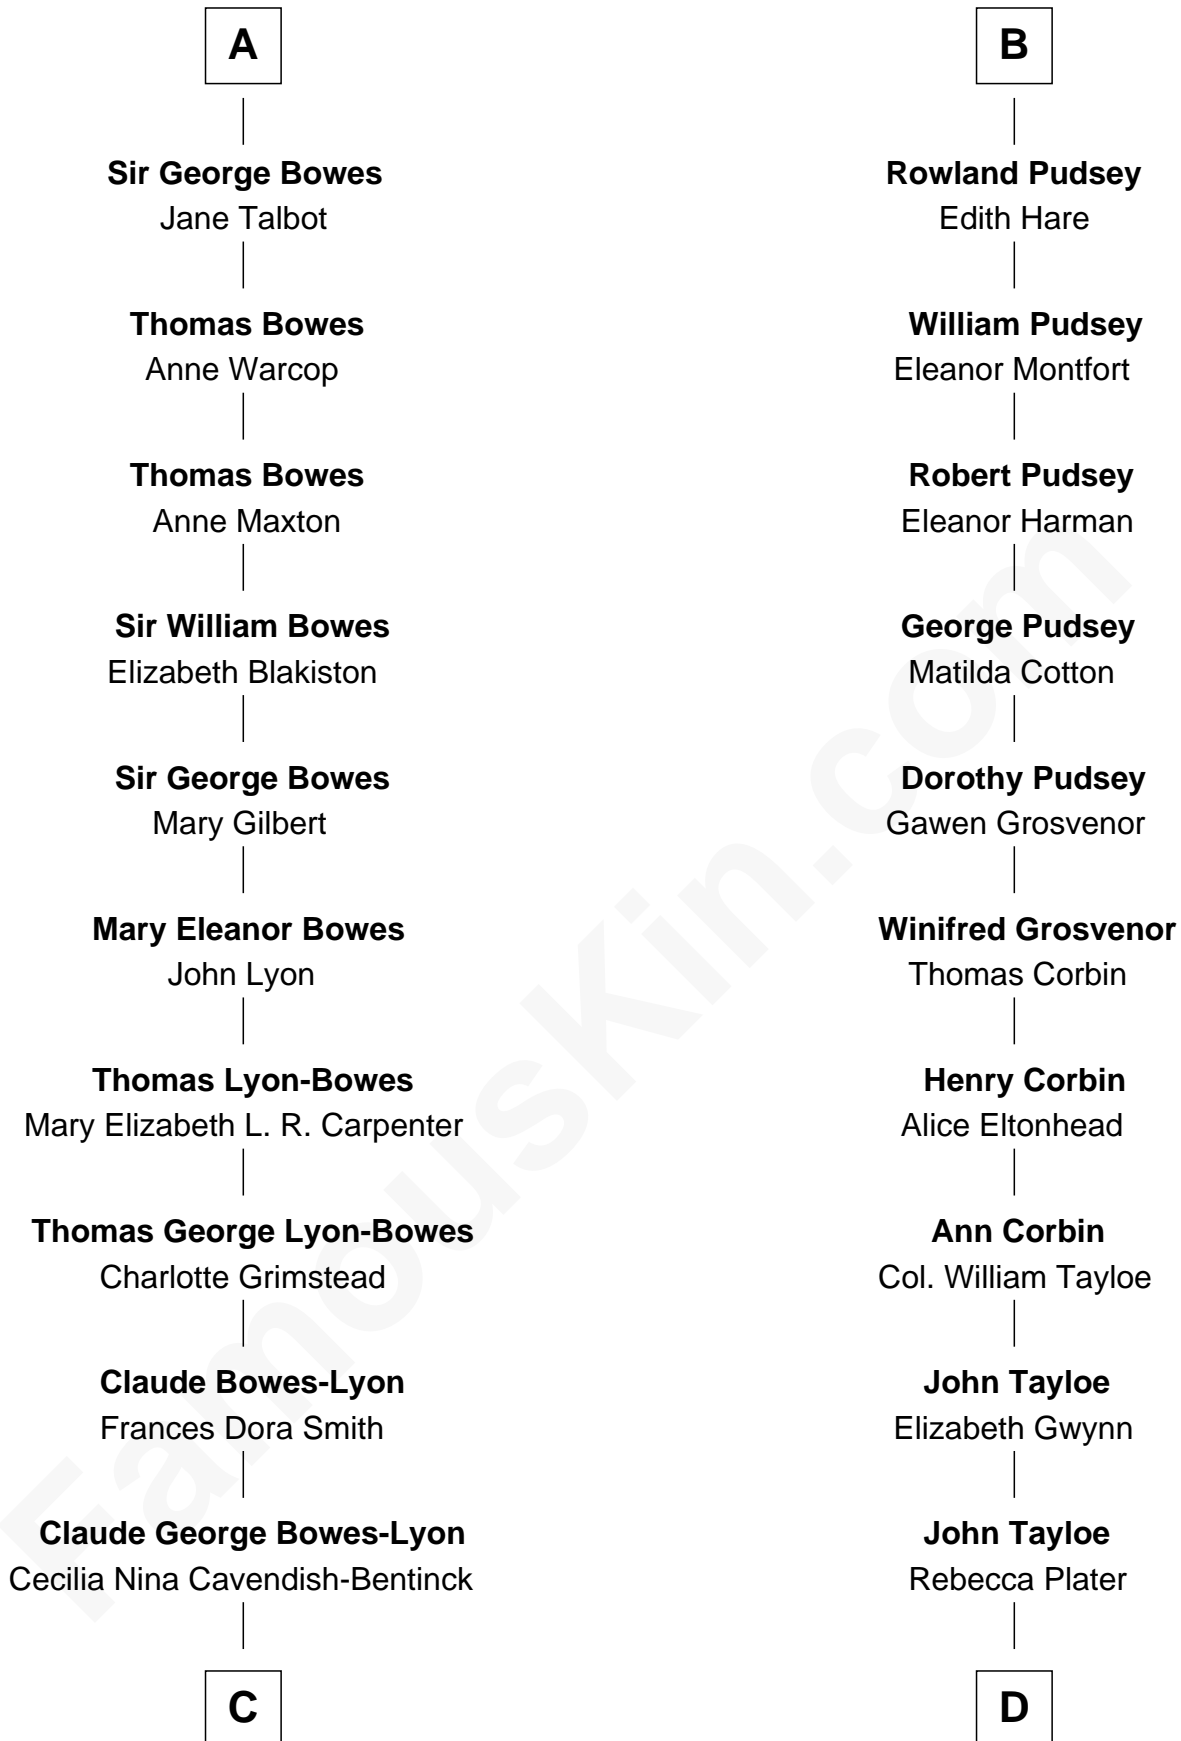

# FamousKin.com Relationship Chart of

**Prince William**

*Prince of Wales*

20th cousin of

**Henry Lloyd**

*40th Governor of Maryland*

**Sir John de Grey**  
Margaret de Oddingseles

**C**

**Elizabeth Bowes-Lyon**

George VI, King of the United Kingdom

**Elizabeth II, Queen of the United Kingdom**

Prince Philip of Edinburgh

**Charles III, King of the United Kingdom**

Princess Diana Frances Spencer

**Prince William**

*Prince of Wales*

**D**

**Elizabeth Tayloe**

Col. Edward Lloyd

**Col. Edward Lloyd**

Sally Scott Murray

**Daniel Lloyd**