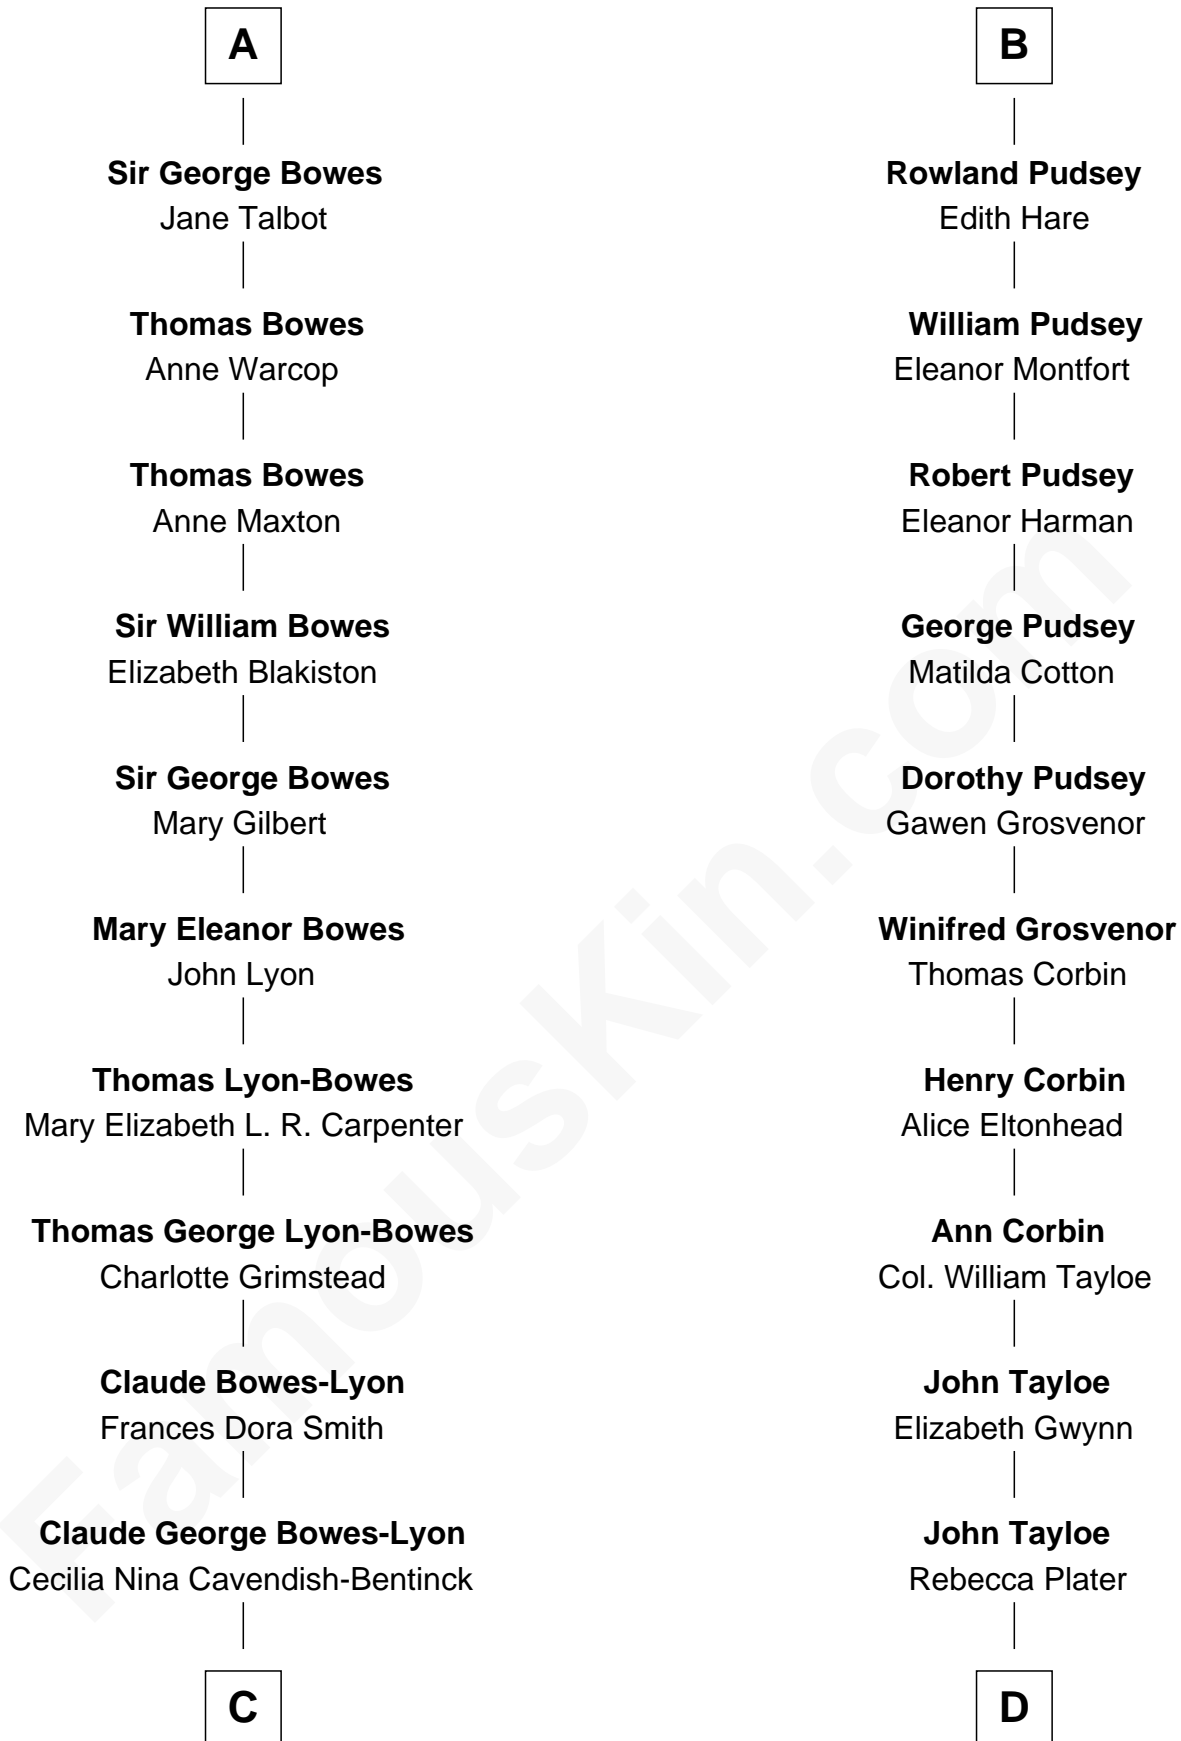

# FamousKin.com Relationship Chart of

**Prince William**

*Prince of Wales*

20th cousin of

**Henry Lloyd**

*40th Governor of Maryland*

**Sir John Bulmer**

**C**

**Elizabeth Bowes-Lyon**

George VI, King of the United Kingdom

**Elizabeth II, Queen of the United Kingdom**

Prince Philip of Edinburgh

**Charles III, King of the United Kingdom**

Princess Diana Frances Spencer

**Prince William**

*Prince of Wales*

**D**

**Elizabeth Tayloe**

Col. Edward Lloyd

**Col. Edward Lloyd**

Sally Scott Murray

**Daniel Lloyd**