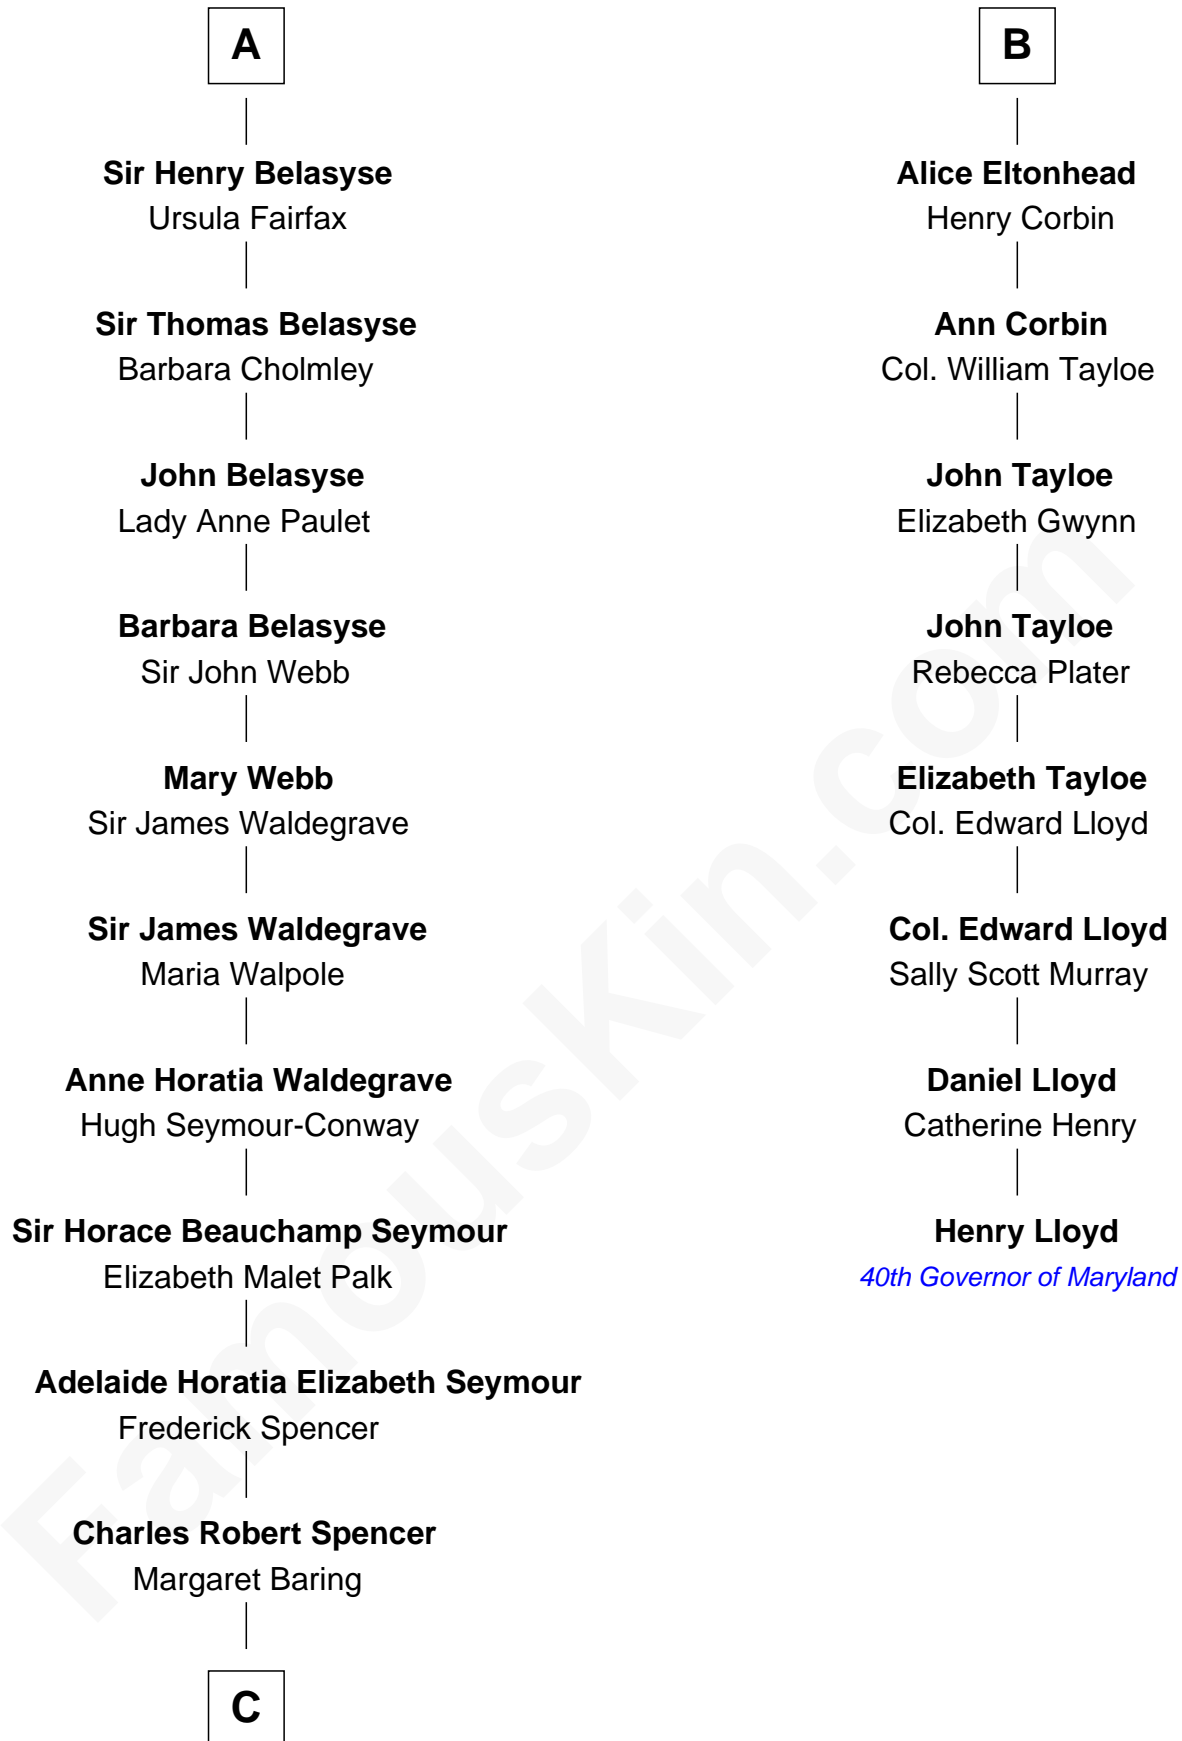

FamousKin.com Relationship Chart of

Prince William

Prince of Wales

14th cousin 6 times removed of

Henry Lloyd

40th Governor of Maryland

Sir Nicholas Harington

Isabel English

Agnes Harington

Richard Sherburne

Richard Sherburne

Alice Hamerton

Sir Robert Sherburne

Joan Radcliffe

Elizabeth Sherburne

Sir Thomas Fairfax

Margaret de Neville

Agnes Harington

Sir Alexander Radcliffe

Isabel Radcliffe

Sir James Harington

Anne Harington

Sir William Stanley

Peter Stanley

Cecily Tarleton

Anne Stanley

Edward Sutton

Anne Sutton

Richard Eltonhead

B

C

—
Albert Edward John Spencer