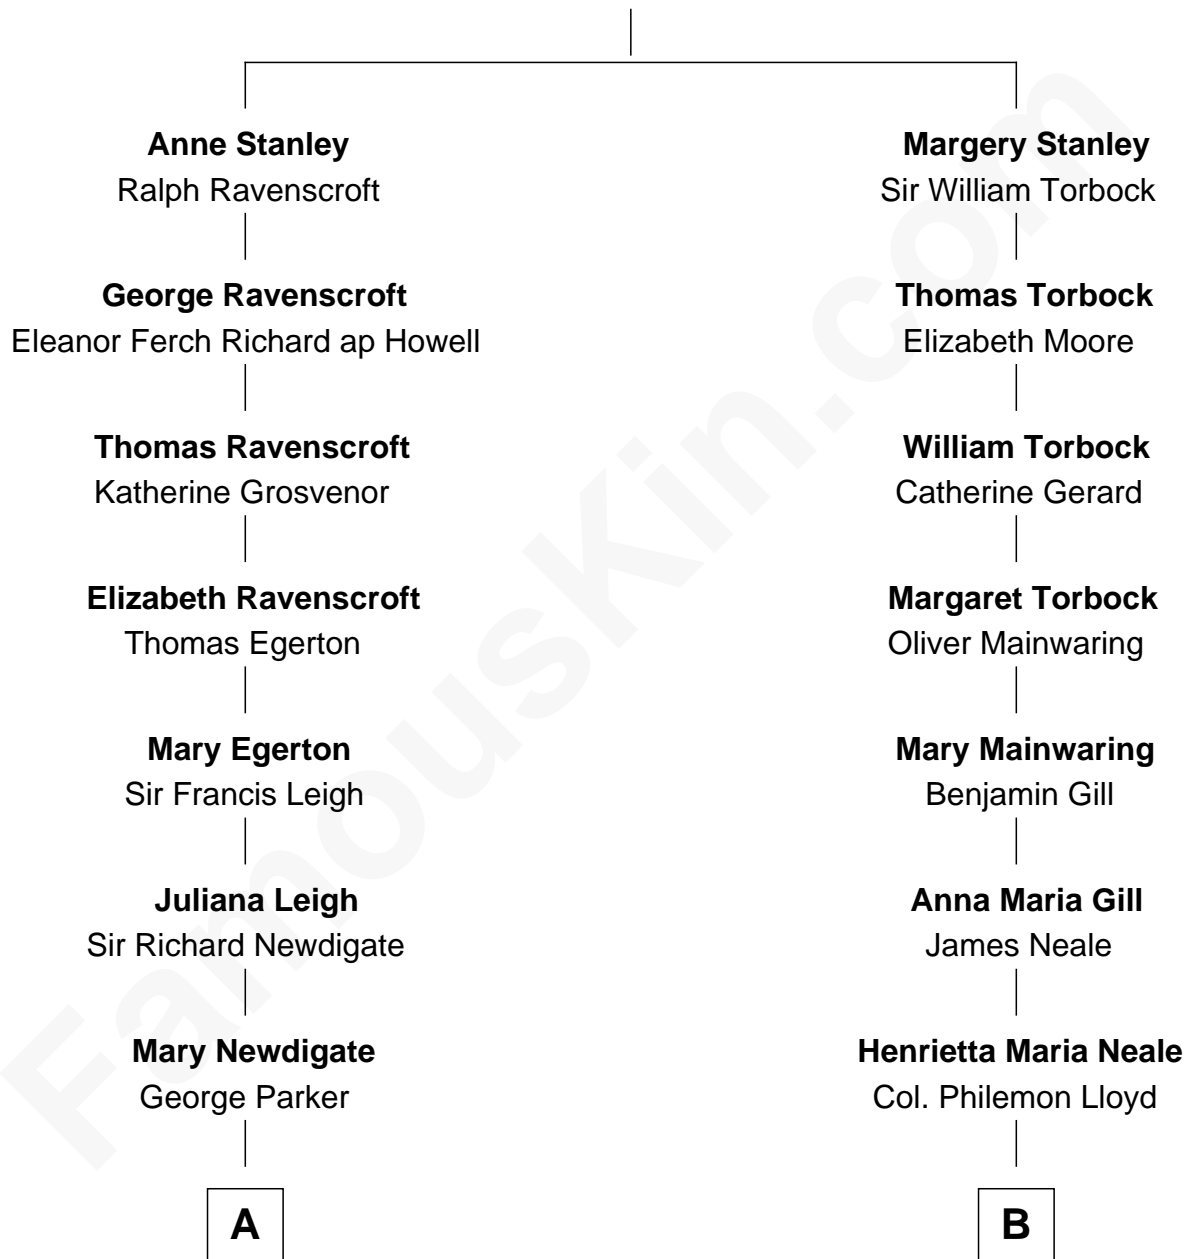

FamousKin.com Relationship Chart of

Prince William

Prince of Wales

12th cousin 6 times removed of

Henry Lloyd

40th Governor of Maryland

Sir John Stanley

Elizabeth Weever

C

Princess Diana Frances Spencer
Charles III, King of the United Kingdom

Prince William
Prince of Wales

FamousKin.com