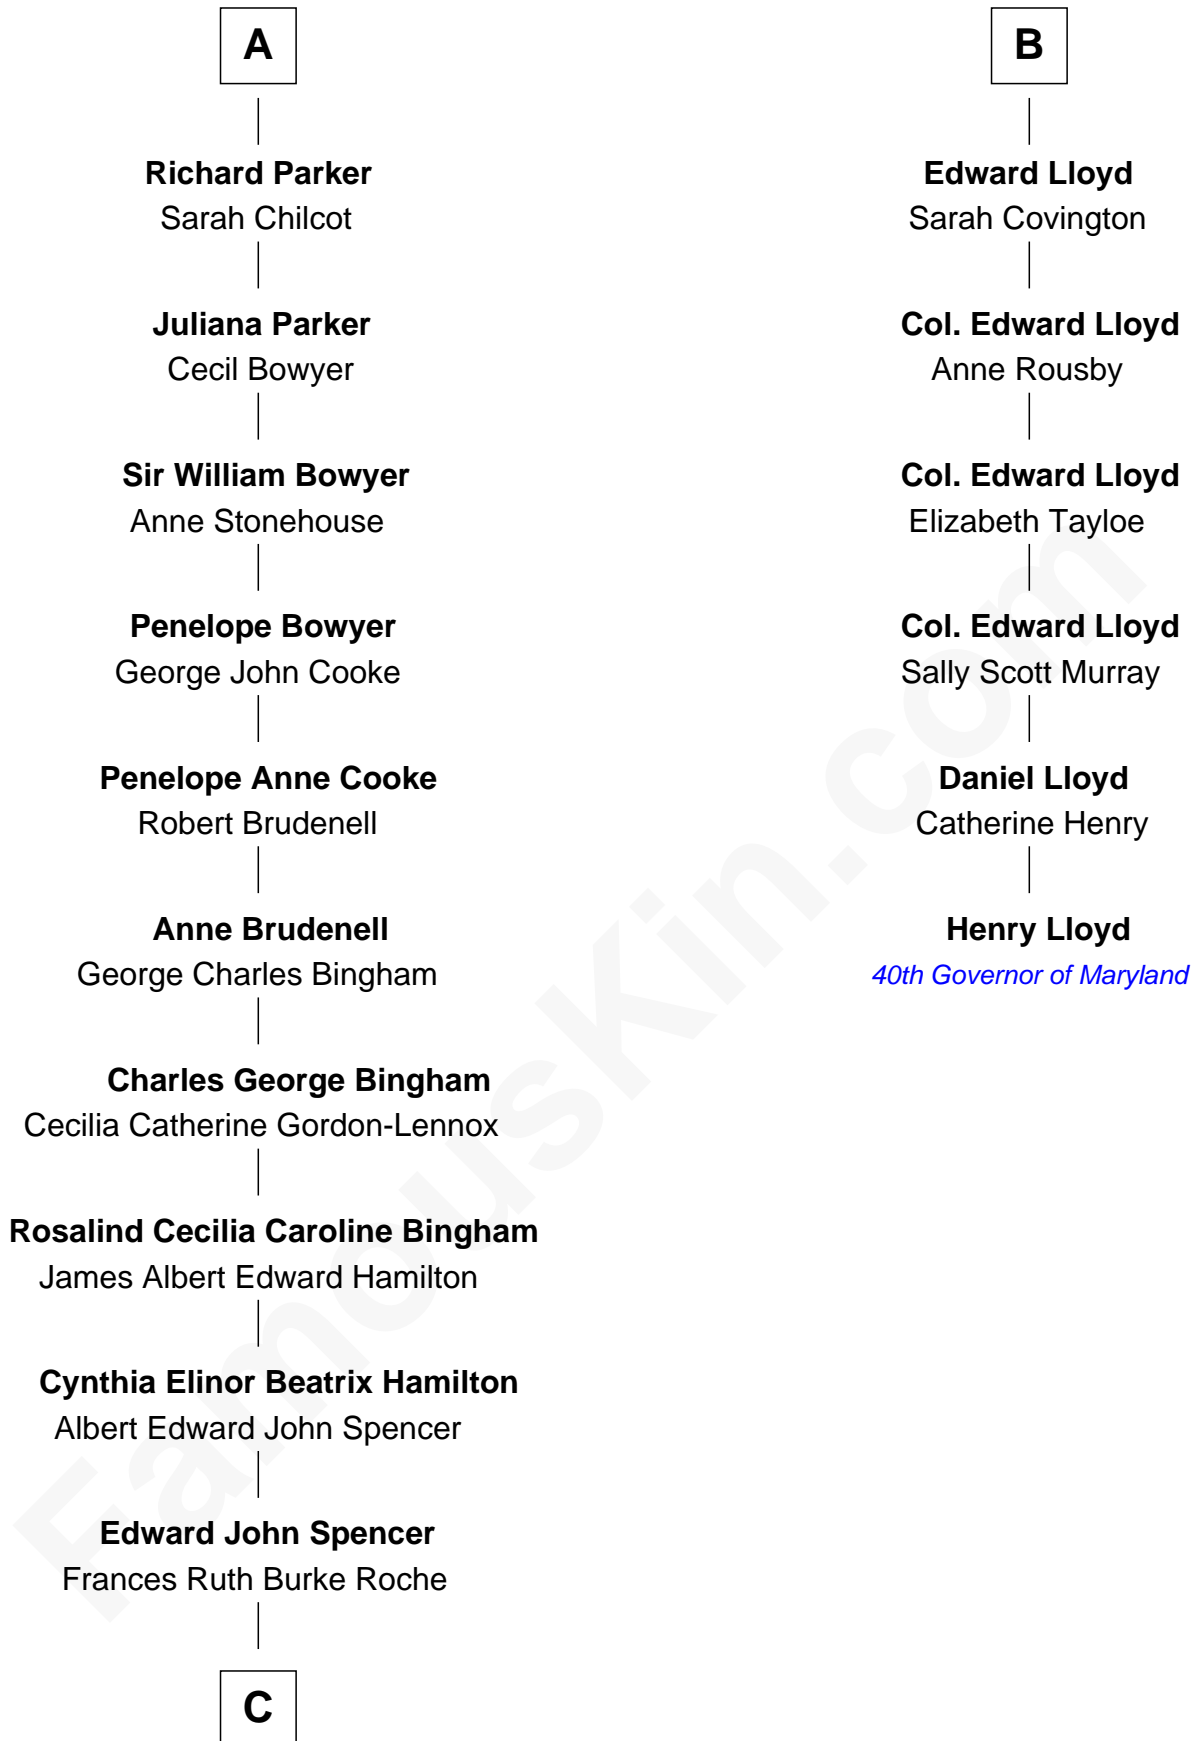

FamousKin.com Relationship Chart of

Prince William

Prince of Wales

12th cousin 6 times removed of

Henry Lloyd

40th Governor of Maryland

Sir John Stanley

Elizabeth Weever

C

Princess Diana Frances Spencer
Charles III, King of the United Kingdom

Prince William
Prince of Wales

FamousKin.com