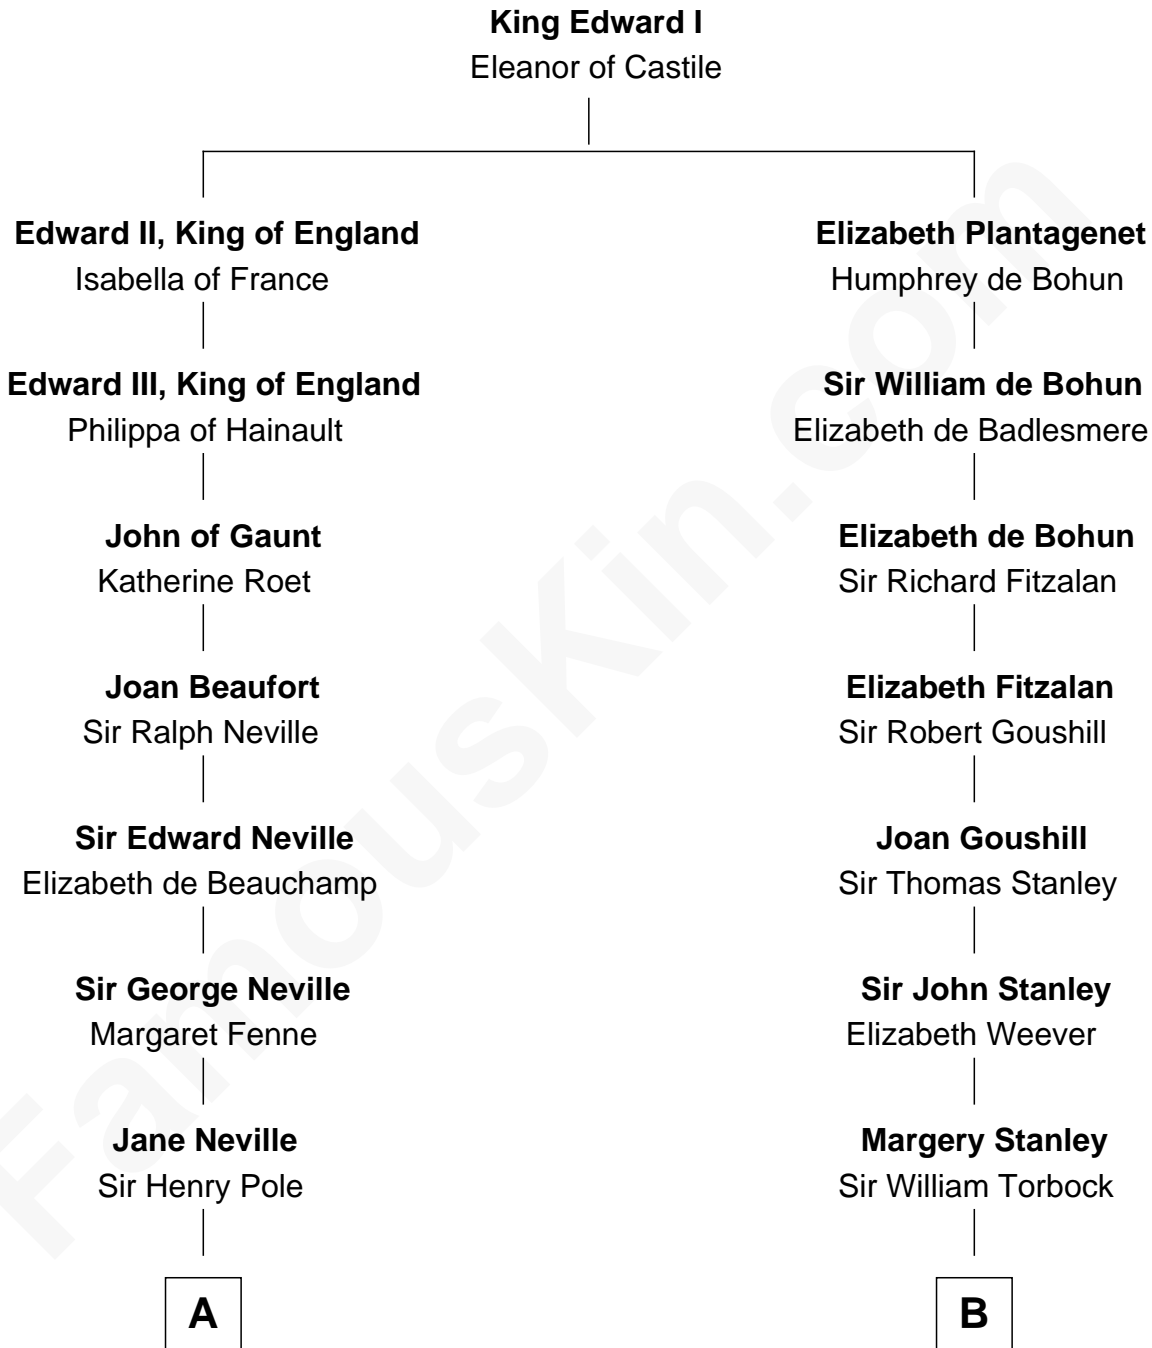

## Relationship Chart of

### Prince William

*Prince of Wales*

16th cousin 5 times removed of

**Charles Goldsborough**  
*16th Governor of Maryland*

**A**

**Katherine Pole**  
Sir Francis Hastings

**Frances Hastings**  
Sir Henry Compton