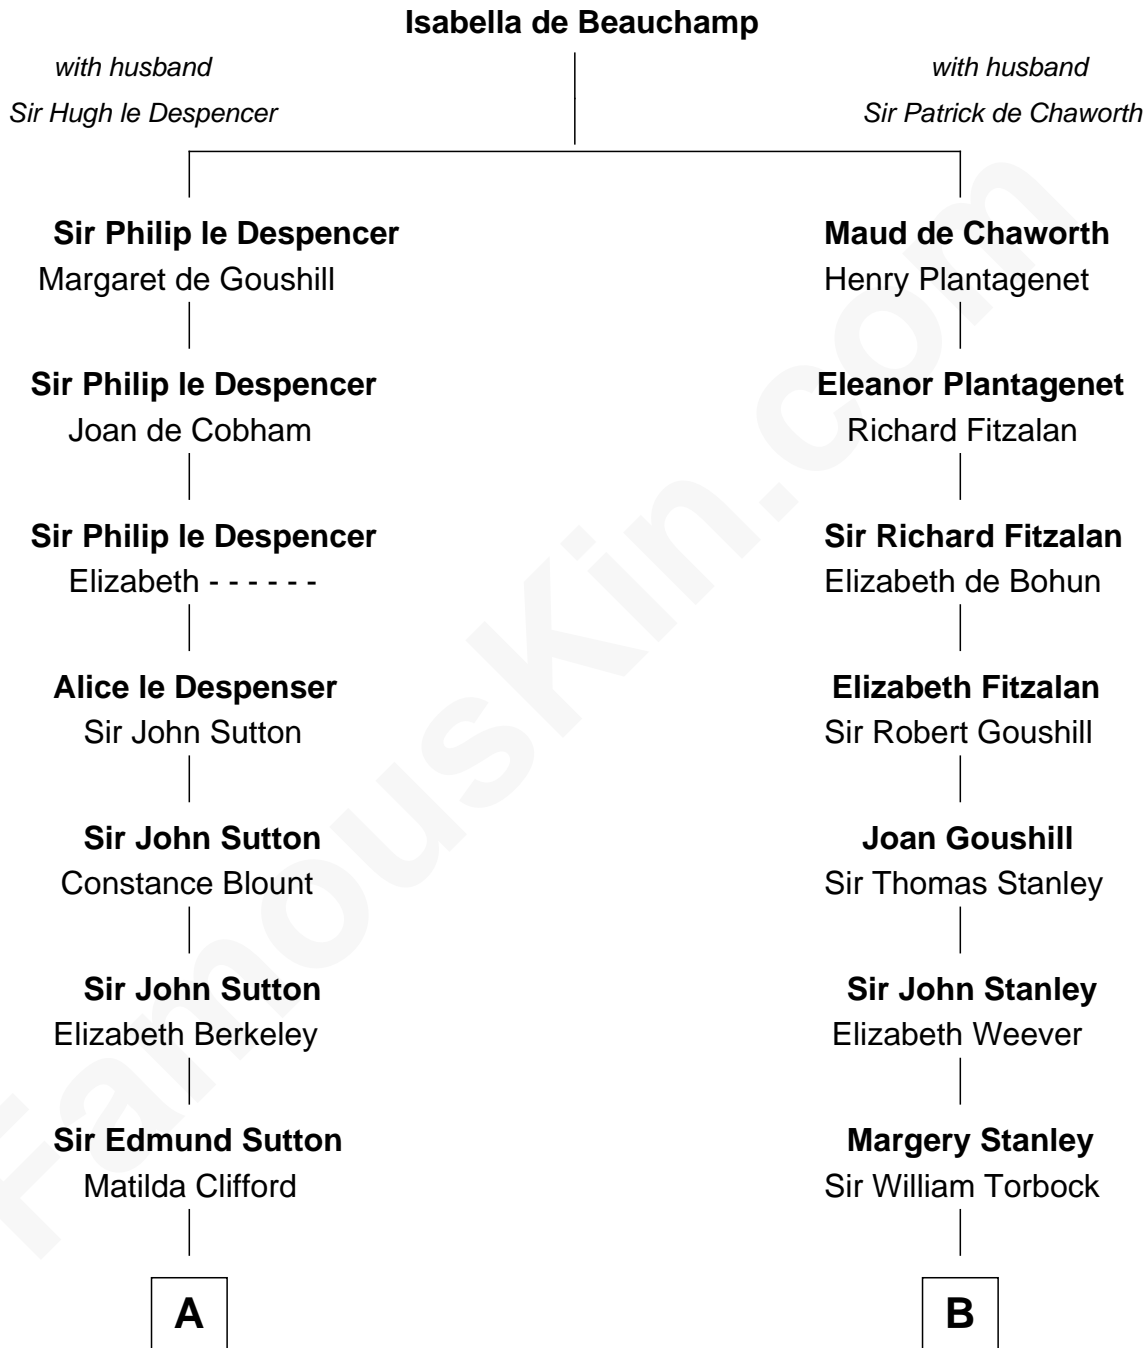

## Relationship Chart of

### Prince William

*Prince of Wales*

16th cousin 5 times removed of

**Charles Goldsborough**  
*16th Governor of Maryland*

**C**

—  
**Charles Robert Spencer**

Margaret Baring

—  
**Albert Edward John Spencer**