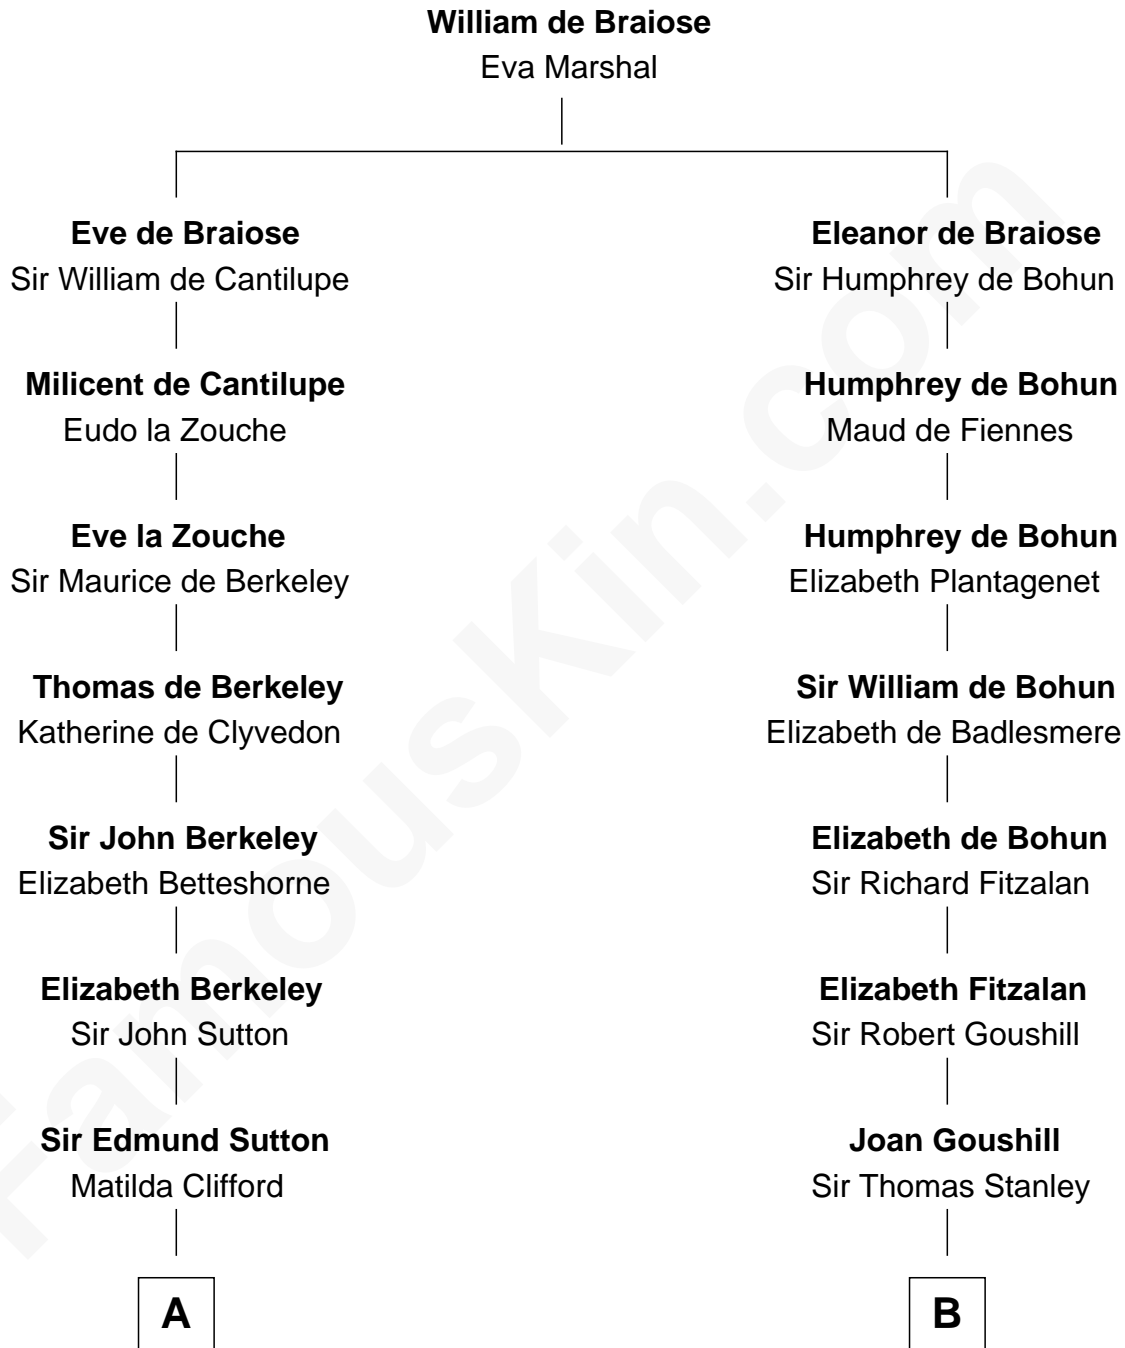

## Relationship Chart of

### Prince William

*Prince of Wales*

18th cousin 3 times removed of

**Charles Goldsborough**  
*16th Governor of Maryland*

**C**

**Charles Robert Spencer**

Margaret Baring

**Albert Edward John Spencer**

Cynthia Elinor Beatrix Hamilton

**Edward John Spencer**

Frances Ruth Burke Roche

**Princess Diana Frances Spencer**

Charles III, King of the United Kingdom

**Prince William**

*Prince of Wales*

**D**