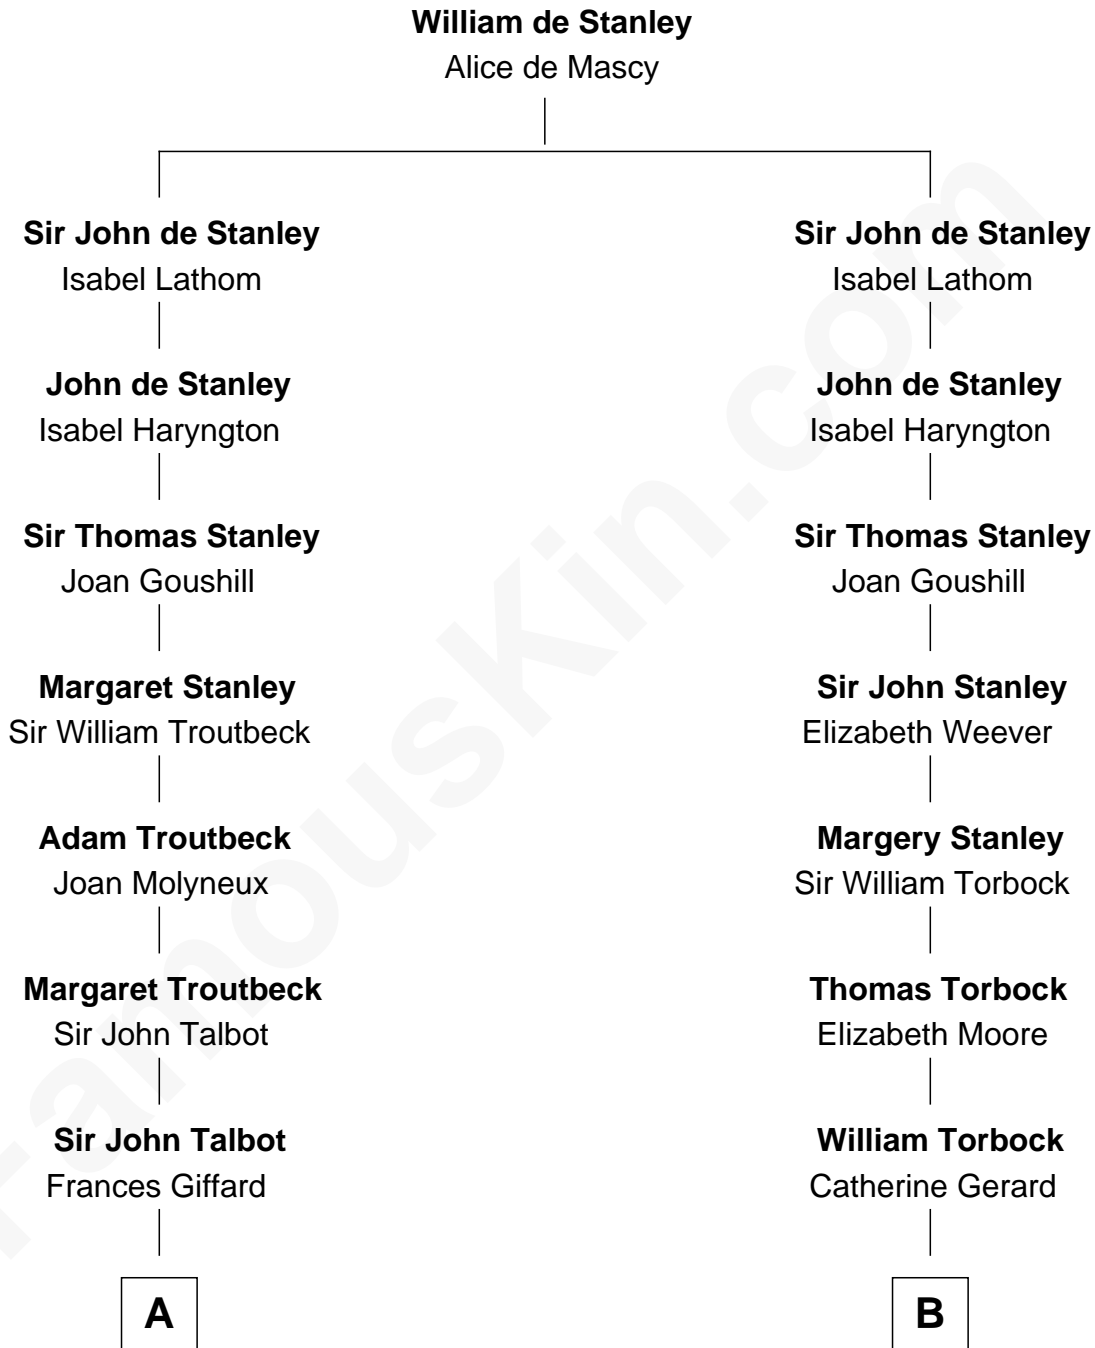

FamousKin.com
Relationship Chart of
Prince William
Prince of Wales

14th cousin 6 times removed of
Charles Goldsborough
16th Governor of Maryland

C

Elizabeth Bowes-Lyon

George VI, King of the United Kingdom

Elizabeth II, Queen of the United Kingdom

Prince Philip of Edinburgh

Charles III, King of the United Kingdom

Princess Diana Frances Spencer

Prince William

Prince of Wales