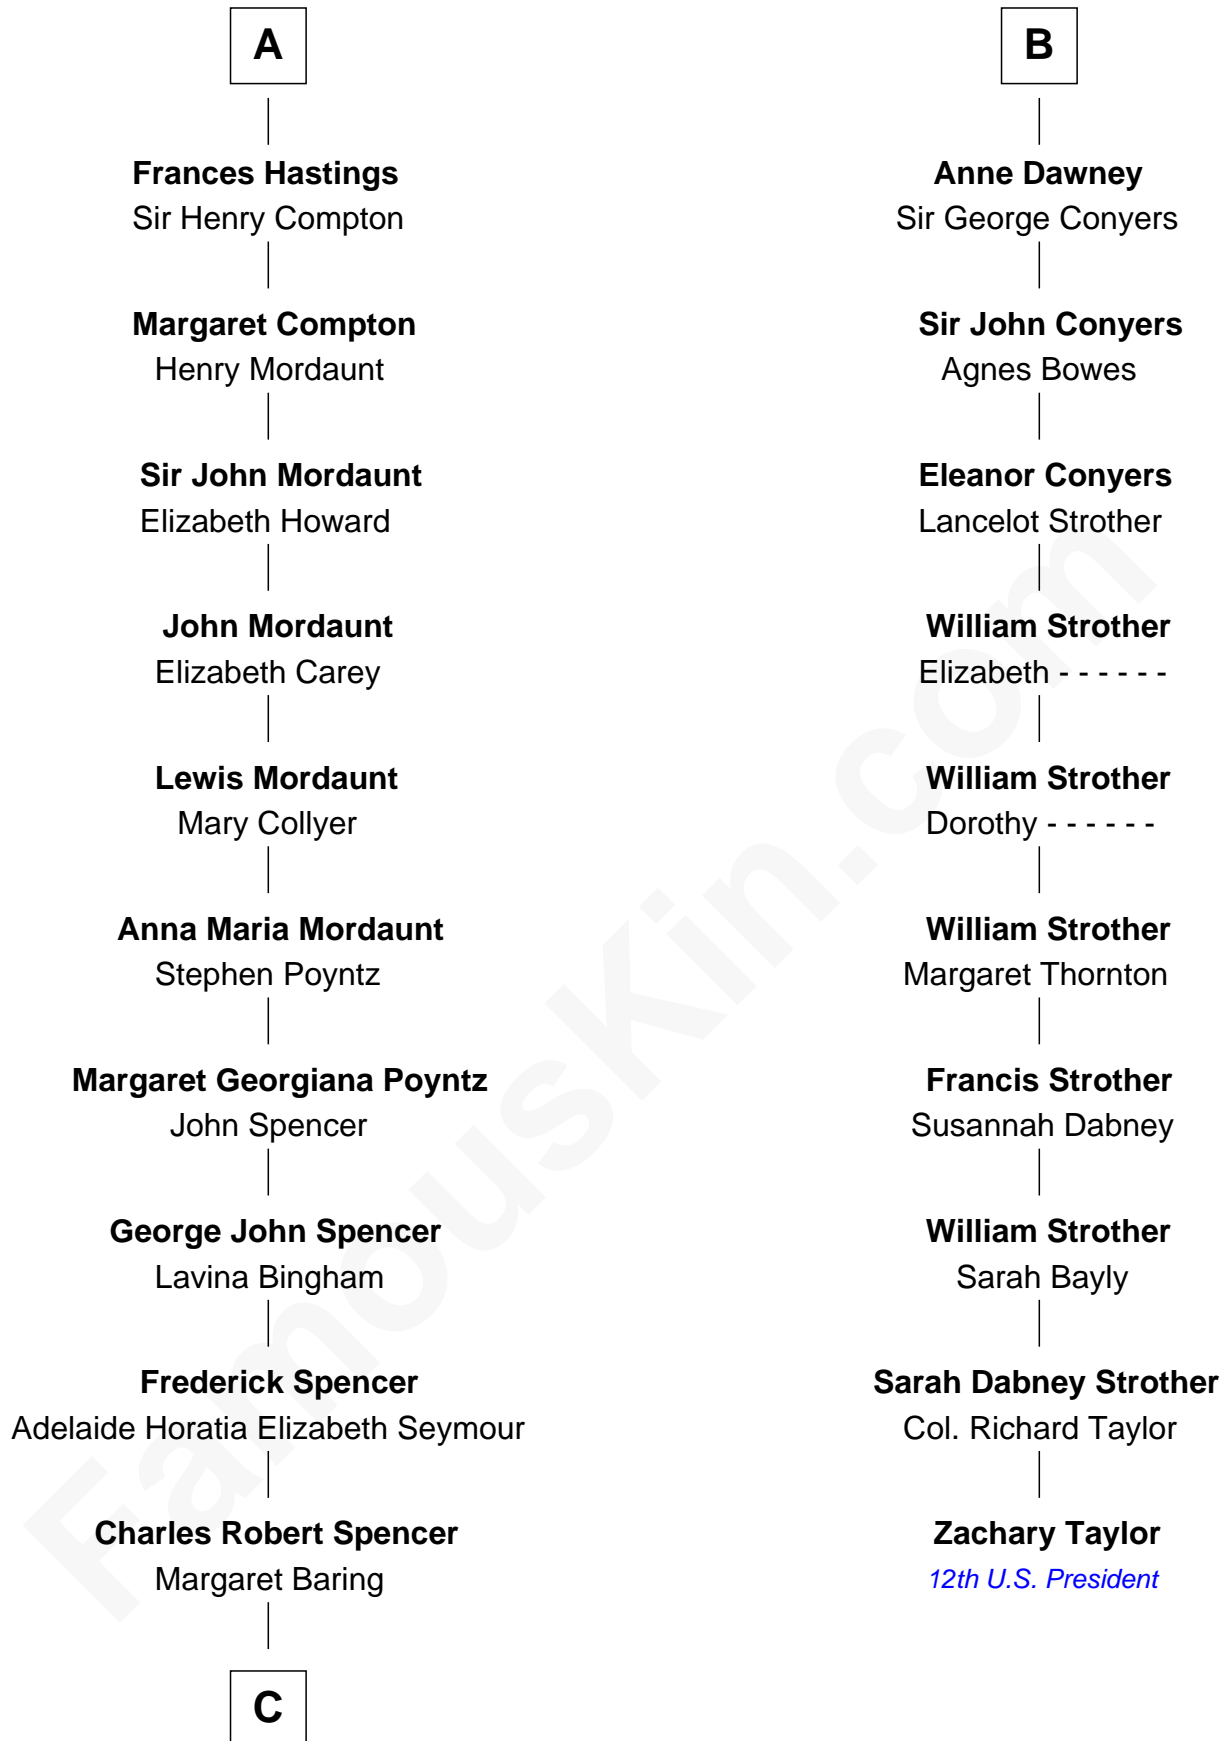

# FamousKin.com Relationship Chart of

**Prince William**

*Prince of Wales*

16th cousin 4 times removed of

**Zachary Taylor**

*12th U.S. President*

**Sir Henry de Percy**

Eleanor de Arundel

**C**

—  
**Albert Edward John Spencer**

Cynthia Elinor Beatrix Hamilton

—  
**Edward John Spencer**

Frances Ruth Burke Roche

—  
**Princess Diana Frances Spencer**

Charles III, King of the United Kingdom

—  
**Prince William**