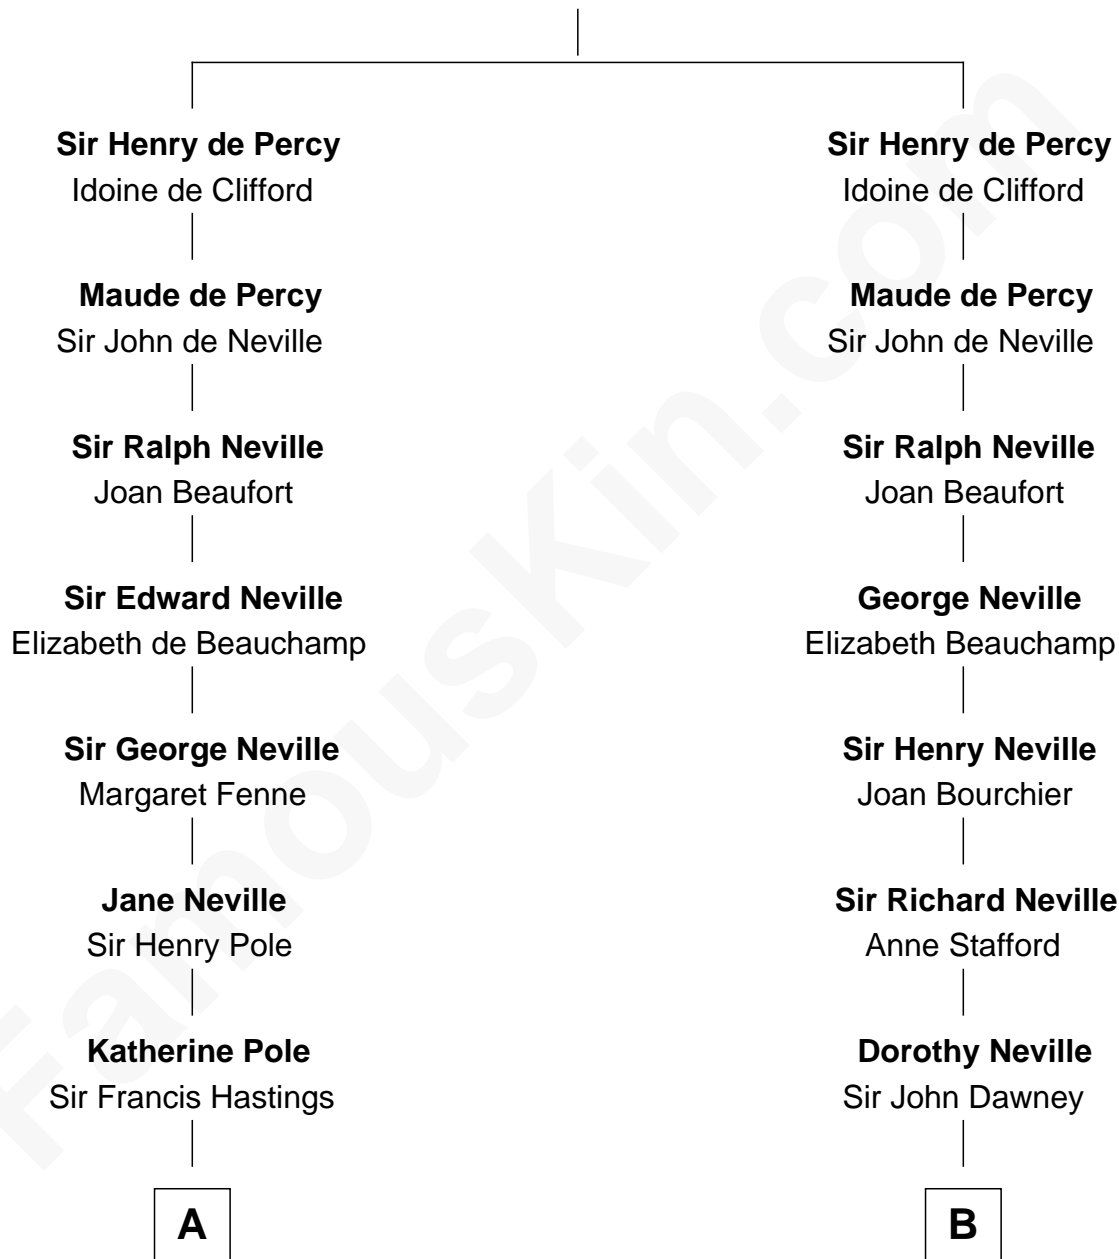

# FamousKin.com Relationship Chart of

**Prince William**

*Prince of Wales*

16th cousin 4 times removed of

**Zachary Taylor**

*12th U.S. President*

**Sir Henry de Percy**

Eleanor de Arundel

**C**

—  
**Albert Edward John Spencer**

Cynthia Elinor Beatrix Hamilton

—  
**Edward John Spencer**

Frances Ruth Burke Roche

—  
**Princess Diana Frances Spencer**

Charles III, King of the United Kingdom

—  
**Prince William**

*Prince of Wales*

FamousKin.com