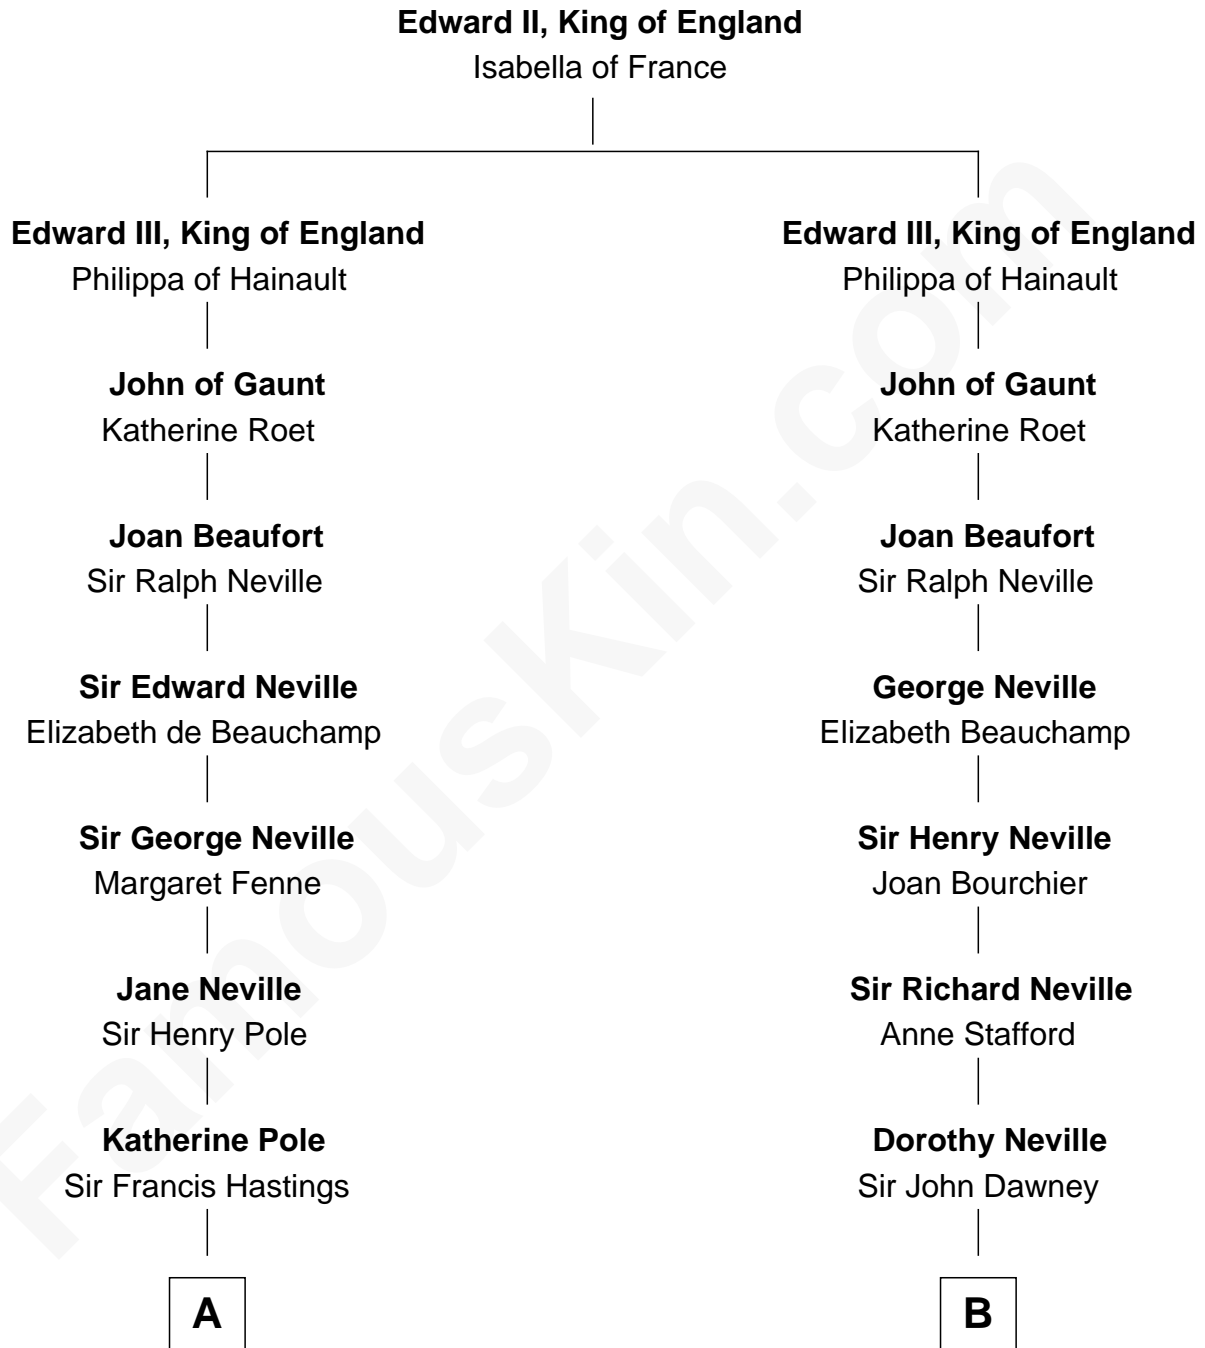

FamousKin.com
Relationship Chart of
Prince William
Prince of Wales

16th cousin 4 times removed of
Zachary Taylor
12th U.S. President

C

Albert Edward John Spencer

Cynthia Elinor Beatrix Hamilton

Edward John Spencer

Frances Ruth Burke Roche

Princess Diana Frances Spencer

Charles III, King of the United Kingdom

Prince William

Prince of Wales

FamousKin.com