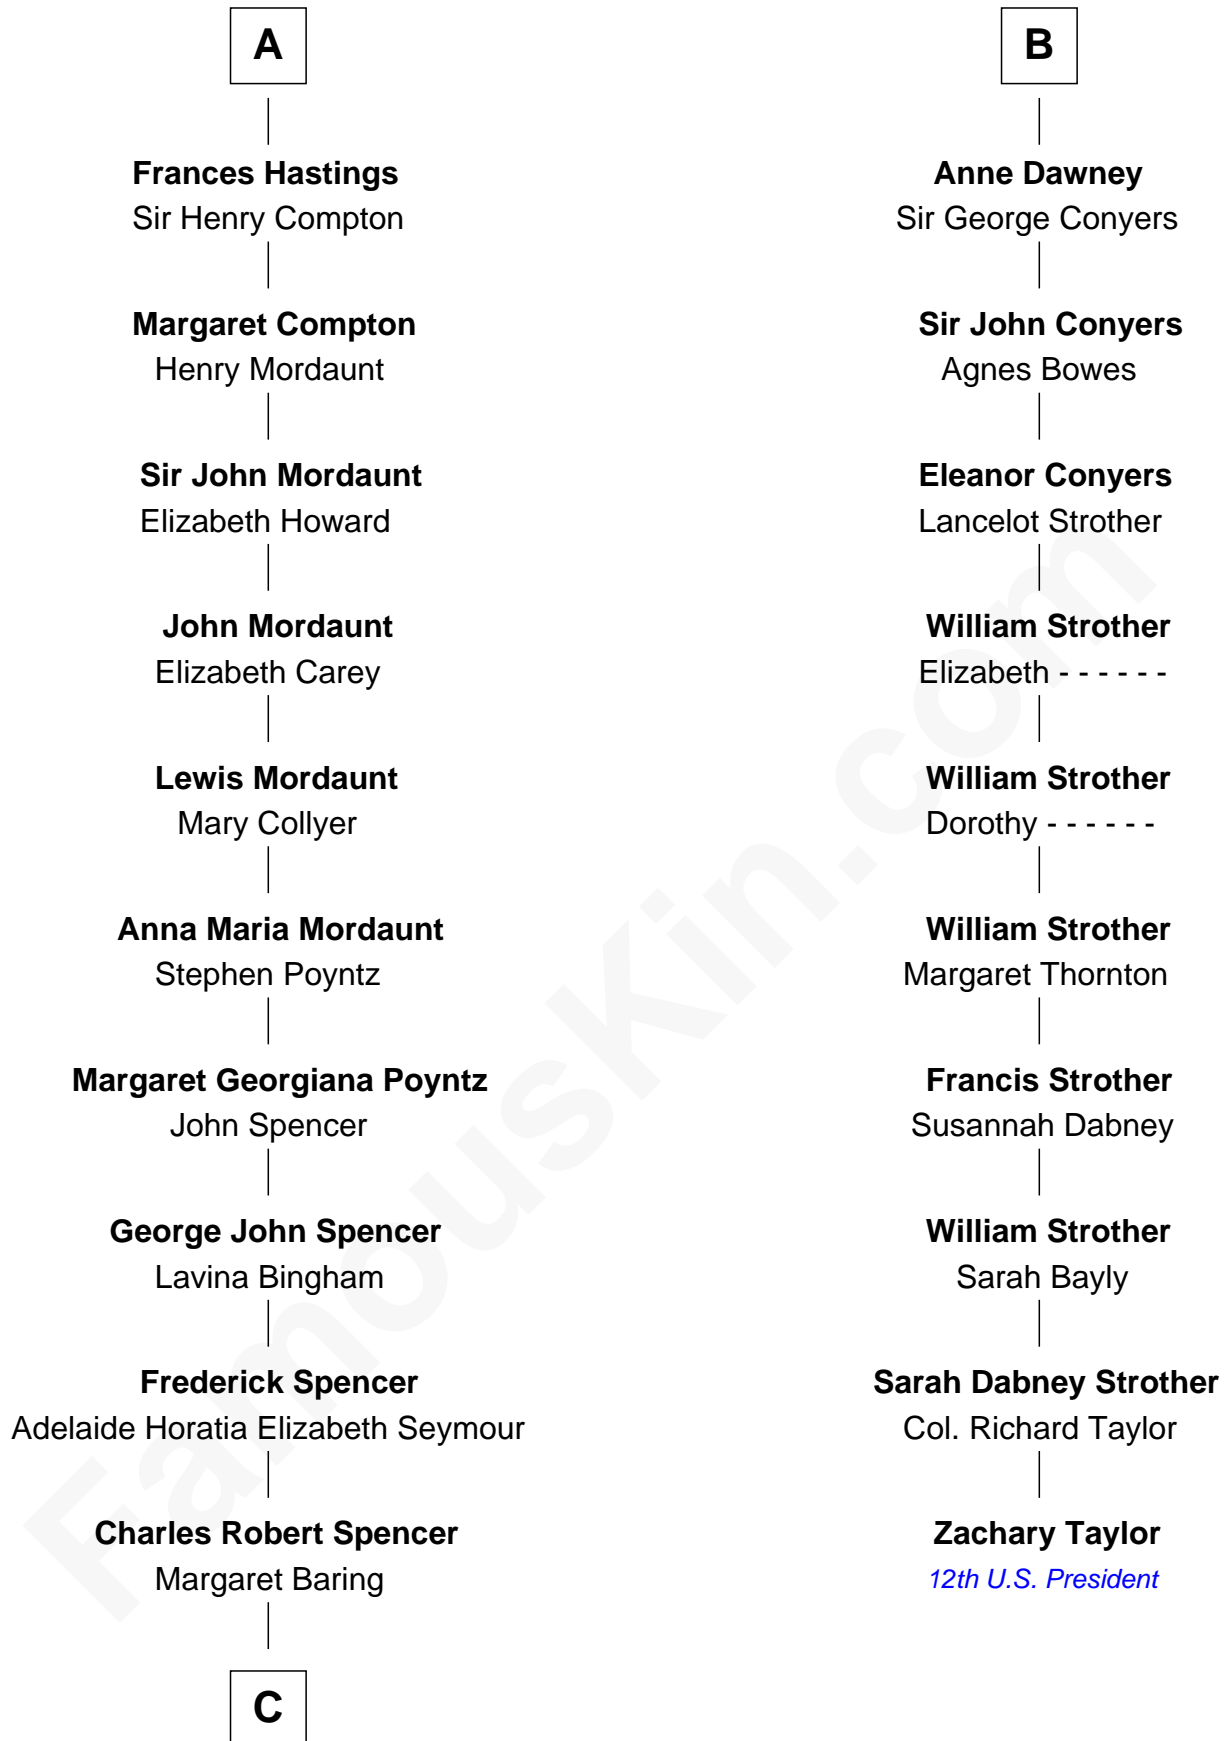

FamousKin.com
Relationship Chart of
Prince William
Prince of Wales

16th cousin 4 times removed of
Zachary Taylor
12th U.S. President

C

Albert Edward John Spencer

Cynthia Elinor Beatrix Hamilton

Edward John Spencer

Frances Ruth Burke Roche

Princess Diana Frances Spencer

Charles III, King of the United Kingdom

Prince William

Prince of Wales

FamousKin.com