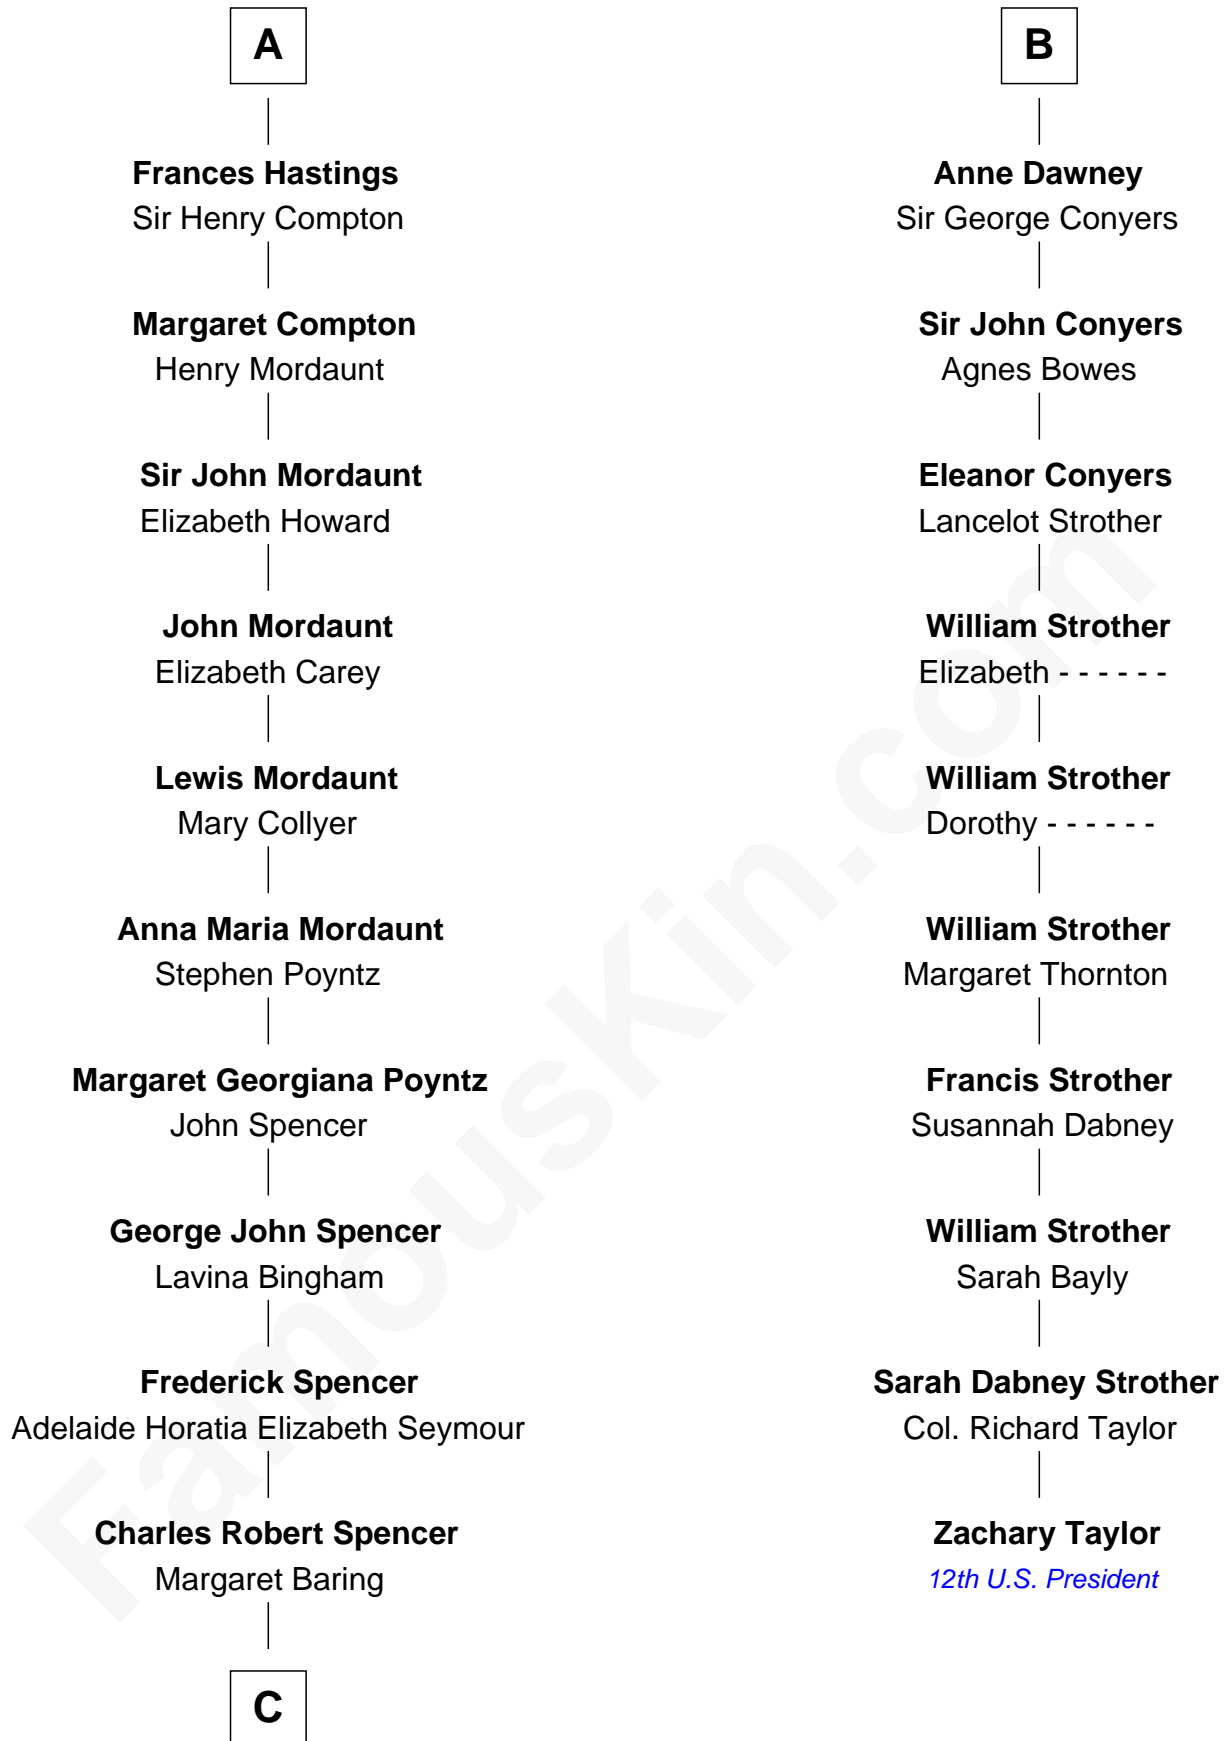

FamousKin.com
Relationship Chart of
Prince William
Prince of Wales

16th cousin 4 times removed of
Zachary Taylor
12th U.S. President

C

—
Albert Edward John Spencer

Cynthia Elinor Beatrix Hamilton

—
Edward John Spencer

Frances Ruth Burke Roche

—
Princess Diana Frances Spencer

Charles III, King of the United Kingdom

—
Prince William

Prince of Wales

FamousKin.com