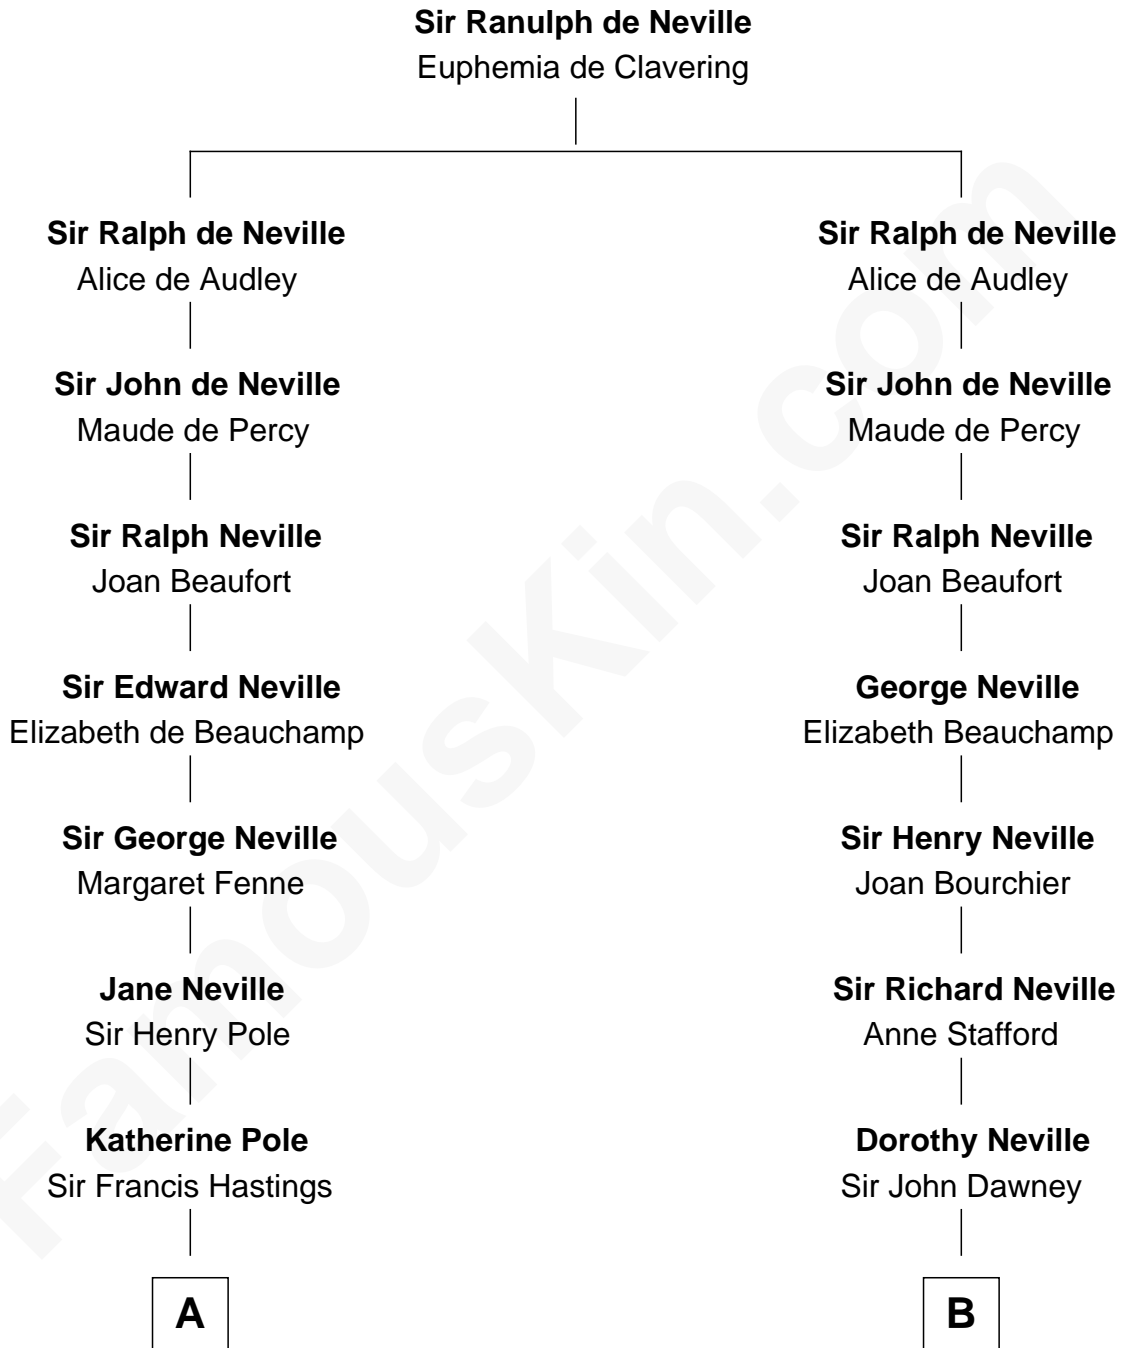

FamousKin.com
Relationship Chart of
Prince William
Prince of Wales

16th cousin 4 times removed of
Zachary Taylor
12th U.S. President

C

—
Albert Edward John Spencer

Cynthia Elinor Beatrix Hamilton

—
Edward John Spencer

Frances Ruth Burke Roche

—
Princess Diana Frances Spencer

Charles III, King of the United Kingdom

—
Prince William

Prince of Wales

FamousKin.com