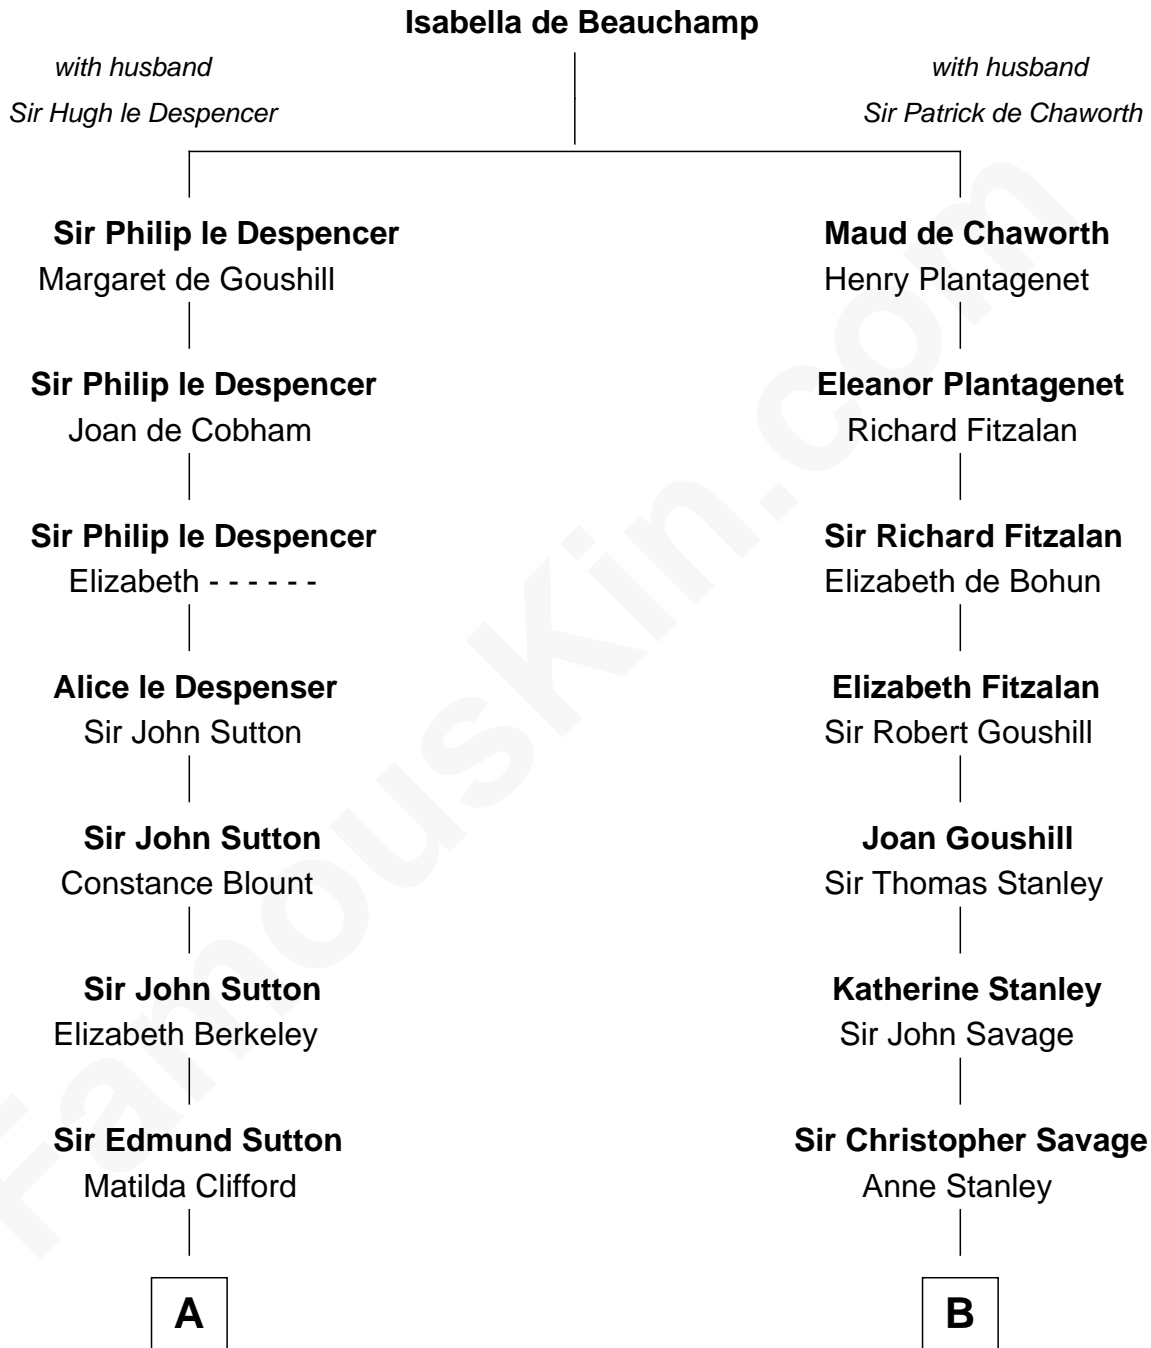

**FamousKin.com**  
**Relationship Chart of**  
**Prince William**  
*Prince of Wales*

17th cousin 4 times removed of

**Zachary Taylor**  
*12th U.S. President*

**C**

Charles Robert Spencer

Margaret Baring

Albert Edward John Spencer

Cynthia Elinor Beatrix Hamilton

Edward John Spencer

Frances Ruth Burke Roche

Princess Diana Frances Spencer

Charles III, King of the United Kingdom

Prince William

*Prince of Wales*