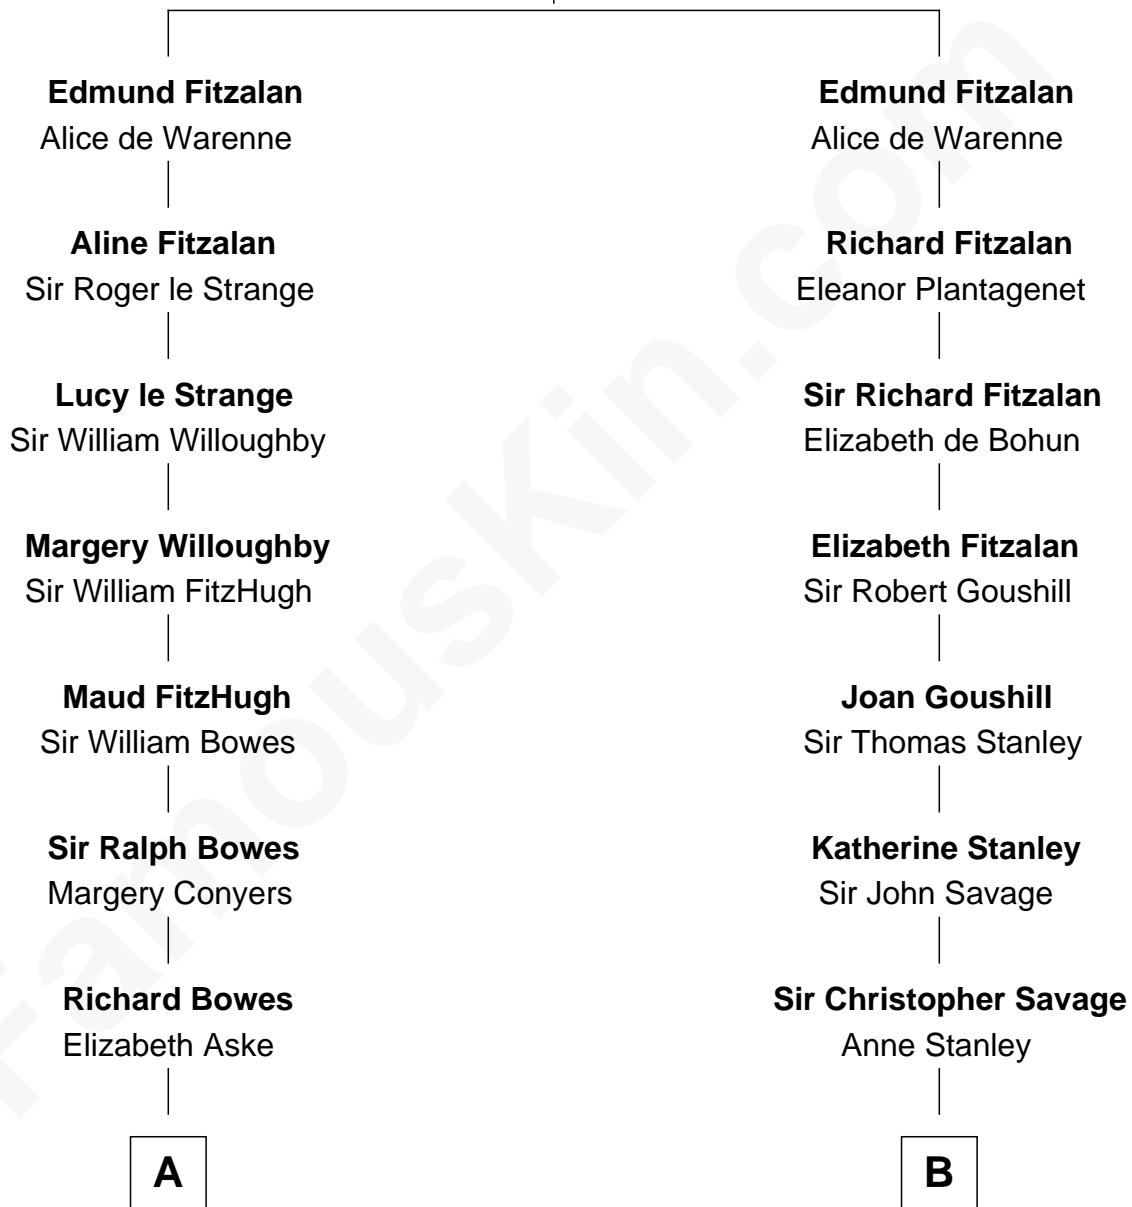

# FamousKin.com Relationship Chart of

**Prince William**

*Prince of Wales*

17th cousin 3 times removed of

**Zachary Taylor**

*12th U.S. President*

**Richard Fitzalan**

Alice de Saluzzo

**C**

**Elizabeth Bowes-Lyon**

George VI, King of the United Kingdom

**Elizabeth II, Queen of the United Kingdom**

Prince Philip of Edinburgh

**Charles III, King of the United Kingdom**

Princess Diana Frances Spencer

**Prince William**

*Prince of Wales*