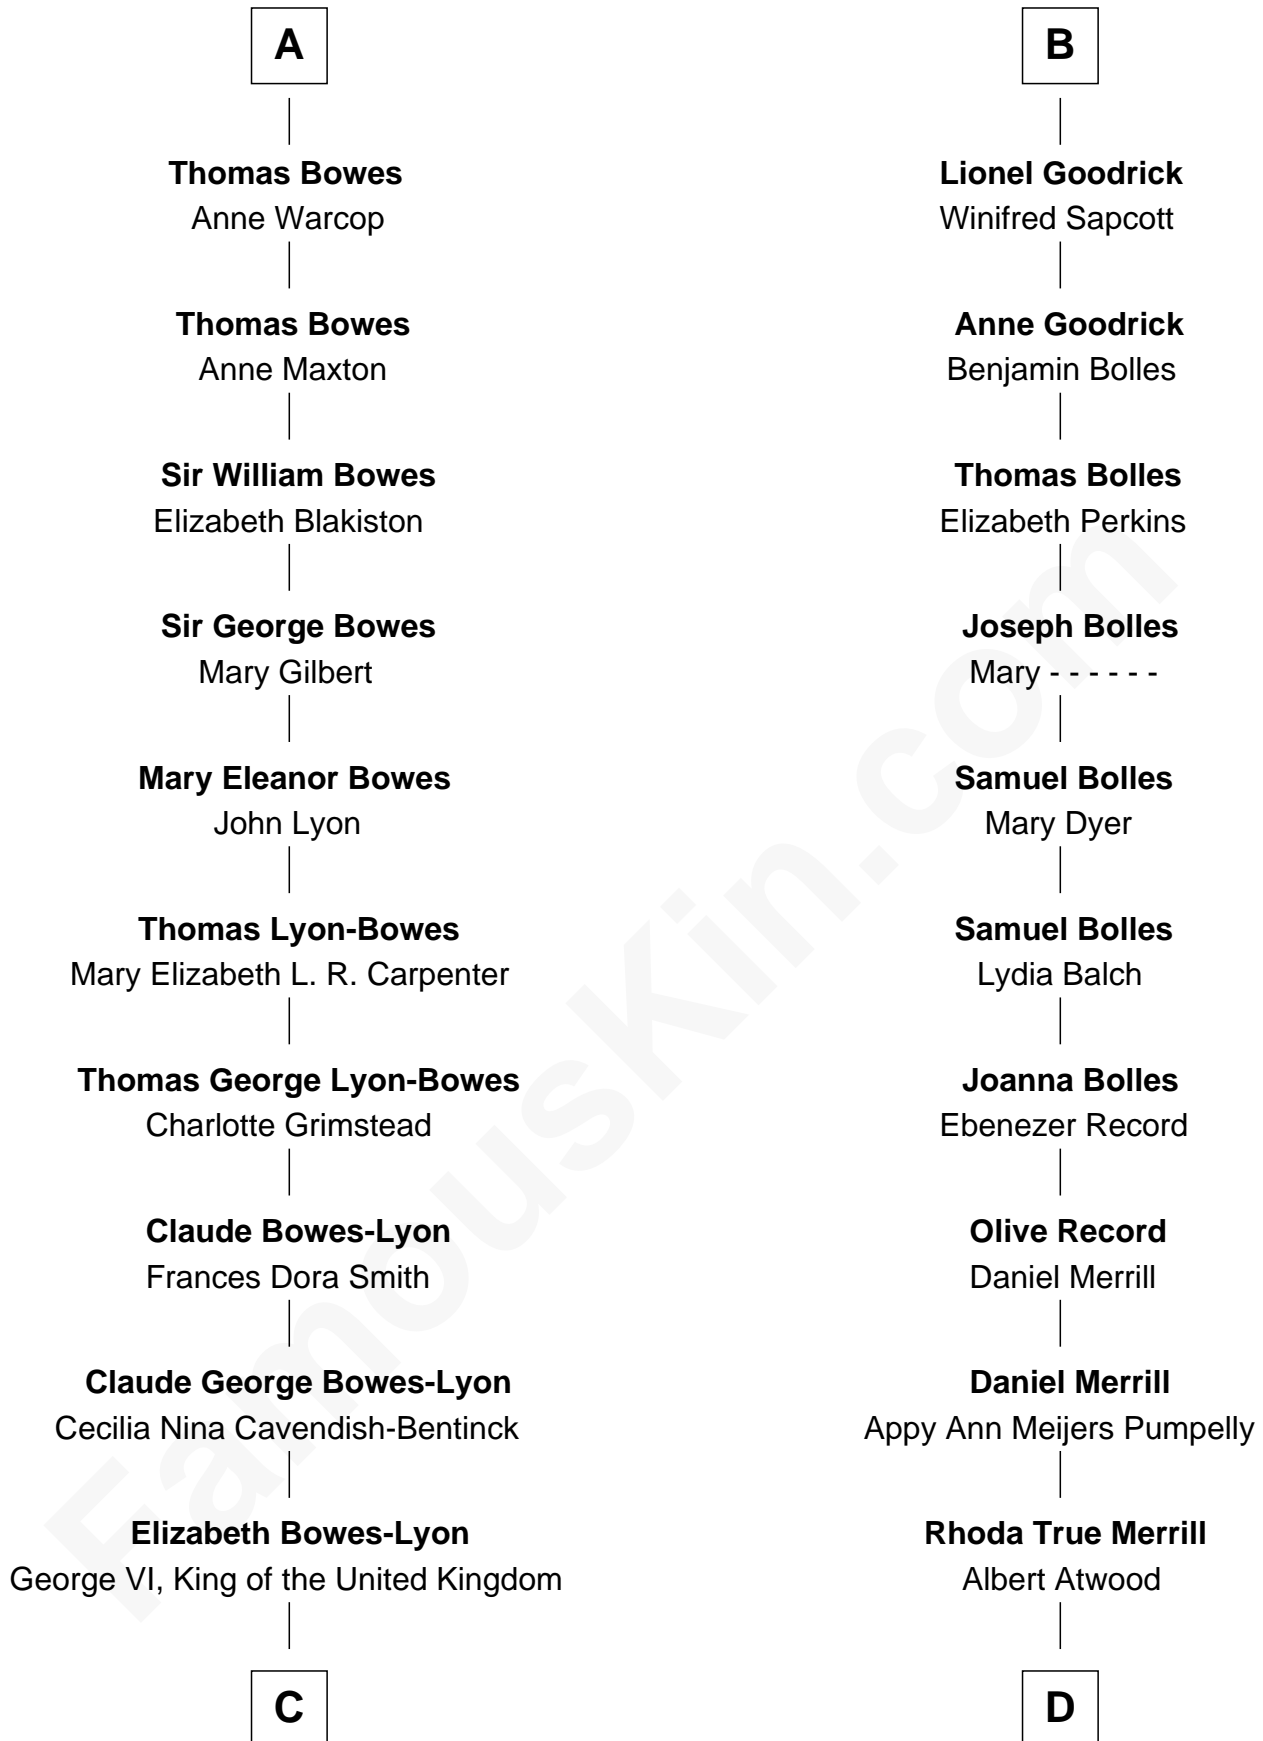

## Relationship Chart of

### Prince William

*Prince of Wales*

19th cousin 2 times removed of

**Dave Cowens**  
*NBA Hall of Famer*

**Sir Robert de Clifford**  
Isabel de Berkeley

**C**

**Elizabeth II, Queen of the United Kingdom**

Prince Philip of Edinburgh

**Charles III, King of the United Kingdom**

Princess Diana Frances Spencer

**Prince William**

*Prince of Wales*

**D**

**Thomas Albert Atwood**

Priscilla Ann Kelly

**Charles Albert Atwood**