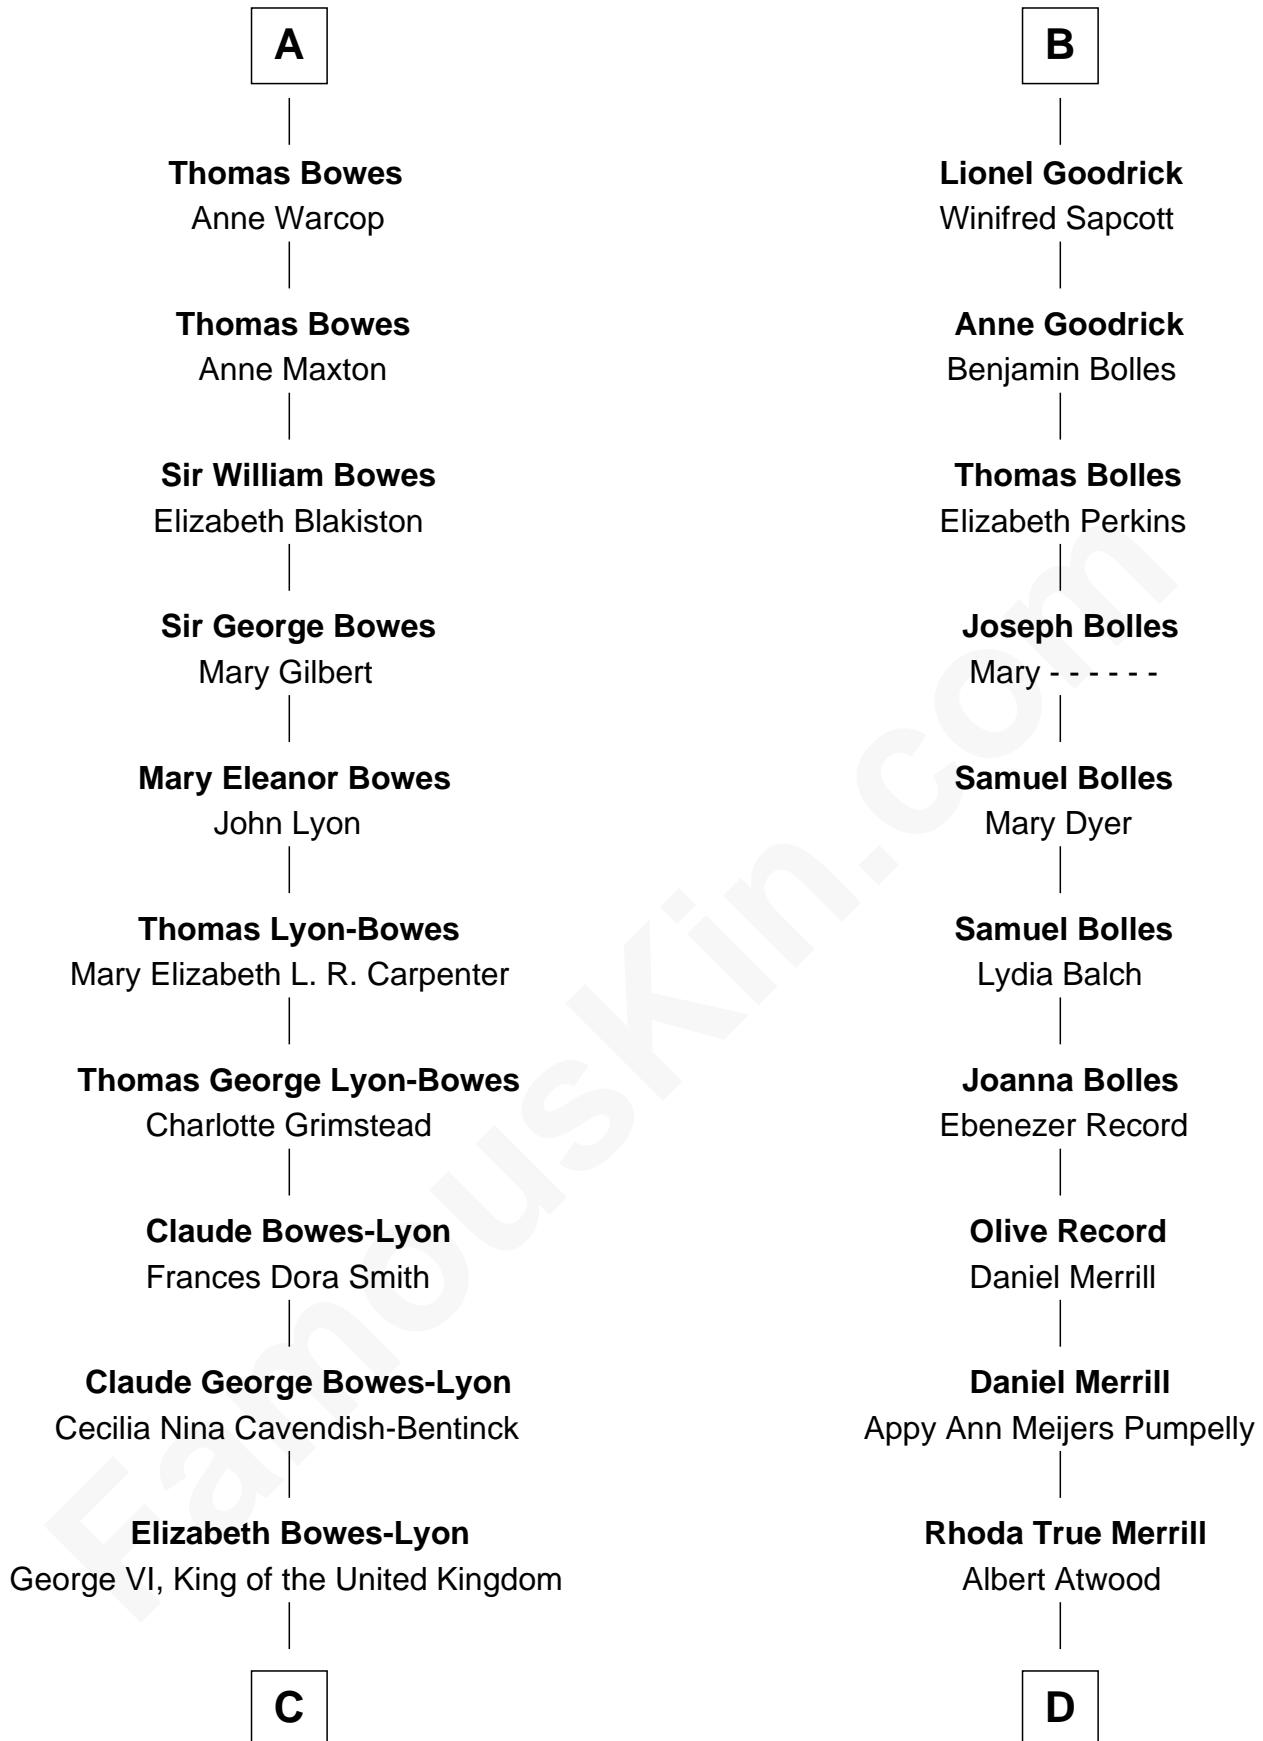

FamousKin.com

Relationship Chart of

Prince William

Prince of Wales

19th cousin 2 times removed of

Dave Cowens

NBA Hall of Famer

Sir Thomas de Beauchamp

Katherine de Mortimer

C

Elizabeth II, Queen of the United Kingdom

Prince Philip of Edinburgh

Charles III, King of the United Kingdom

Princess Diana Frances Spencer

Prince William

Prince of Wales