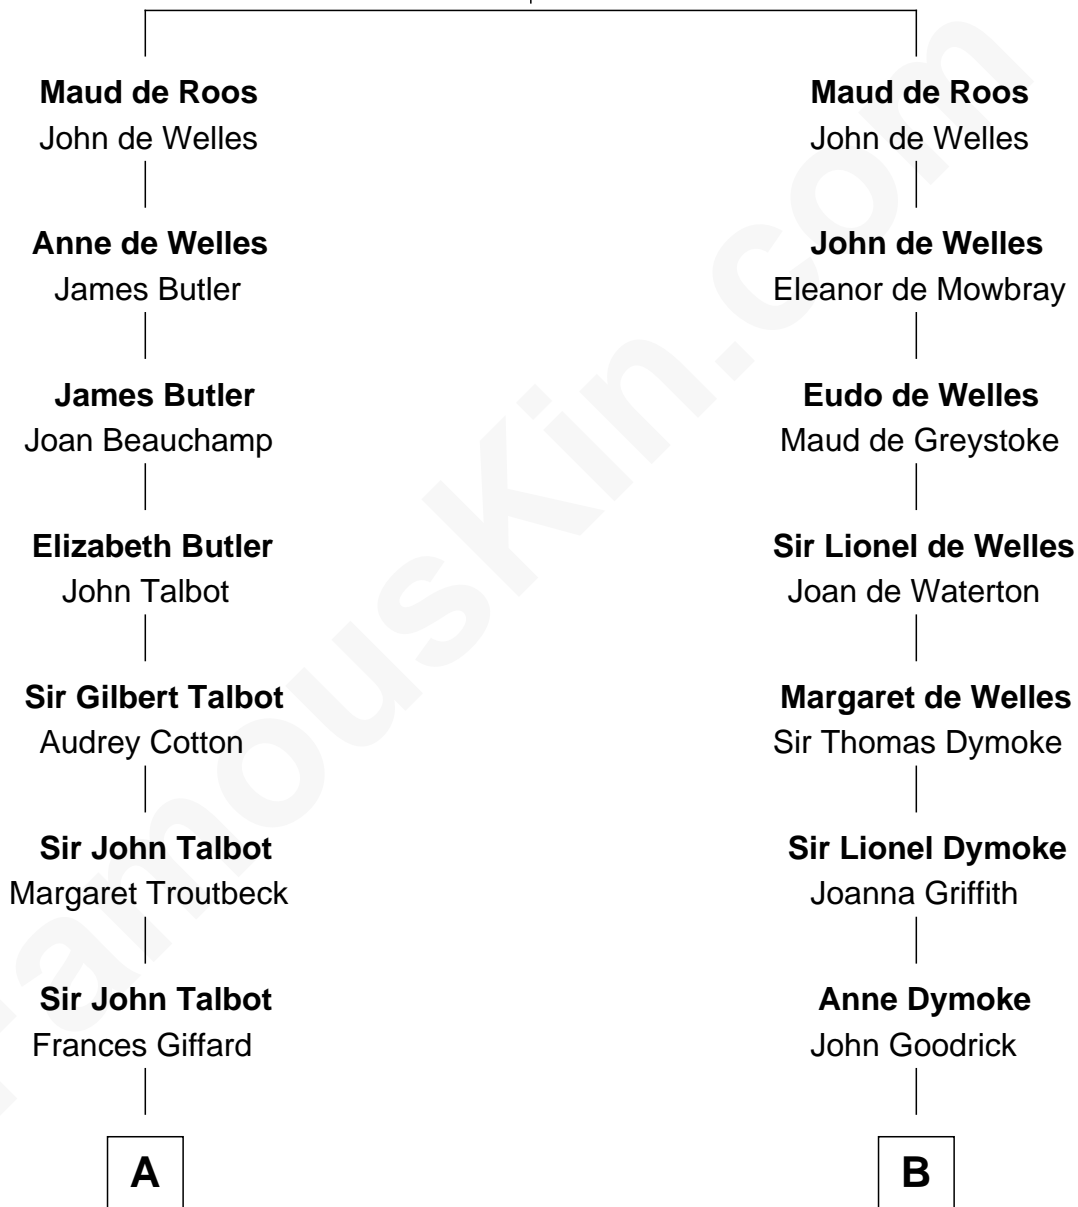

FamousKin.com Relationship Chart of

Prince William

Prince of Wales

20th cousin 1 time removed of

Dave Cowens

NBA Hall of Famer

Sir William de Ros
Margery de Badlesmere

C

Elizabeth Bowes-Lyon

George VI, King of the United Kingdom

Elizabeth II, Queen of the United Kingdom

Prince Philip of Edinburgh

Charles III, King of the United Kingdom

Princess Diana Frances Spencer

Prince William