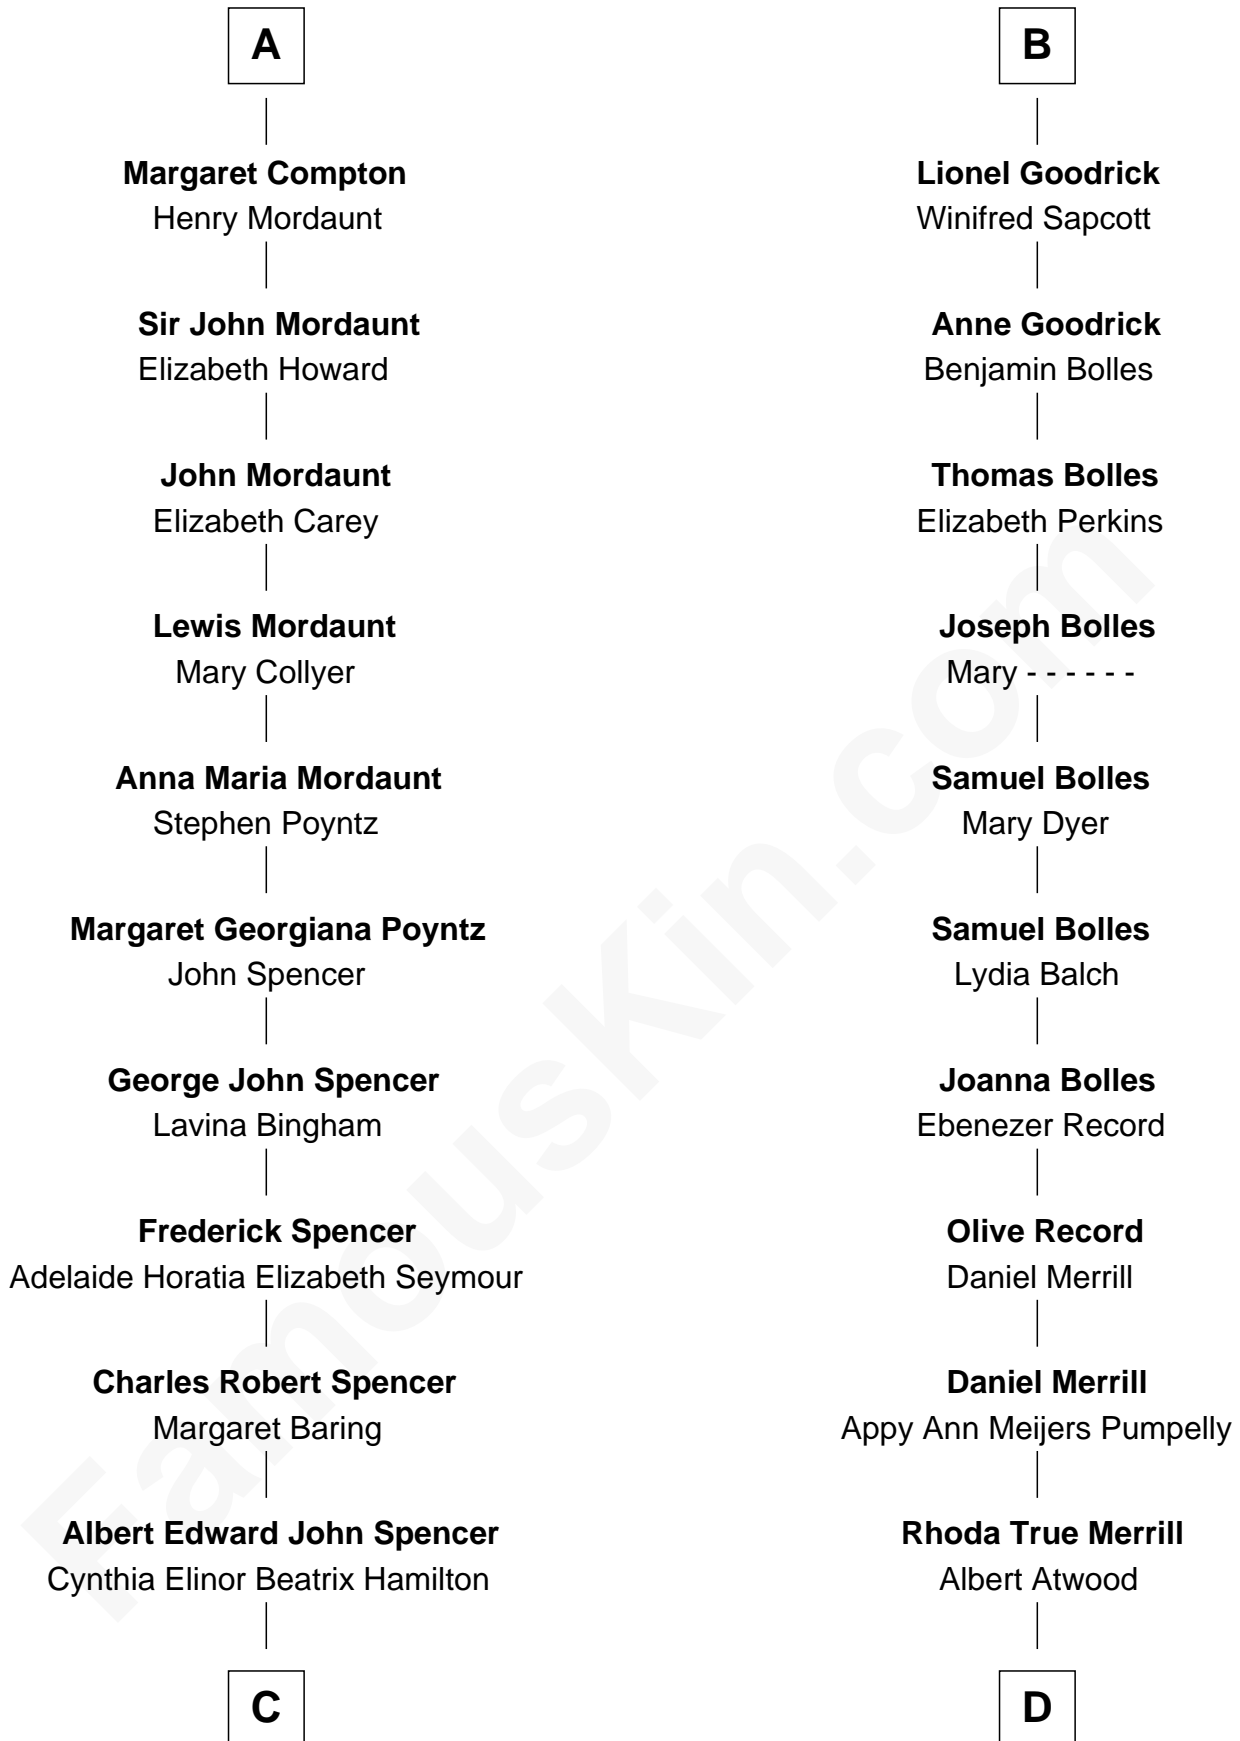

FamousKin.com Relationship Chart of

Prince William

Prince of Wales

19th cousin 2 times removed of

Dave Cowens

NBA Hall of Famer

Sir Henry de Percy

Idoine de Clifford

C

Edward John Spencer
Frances Ruth Burke Roche

Princess Diana Frances Spencer
Charles III, King of the United Kingdom

Prince William
Prince of Wales

D

Thomas Albert Atwood
Priscilla Ann Kelly

Charles Albert Atwood
Mina Sylvia Cundiff