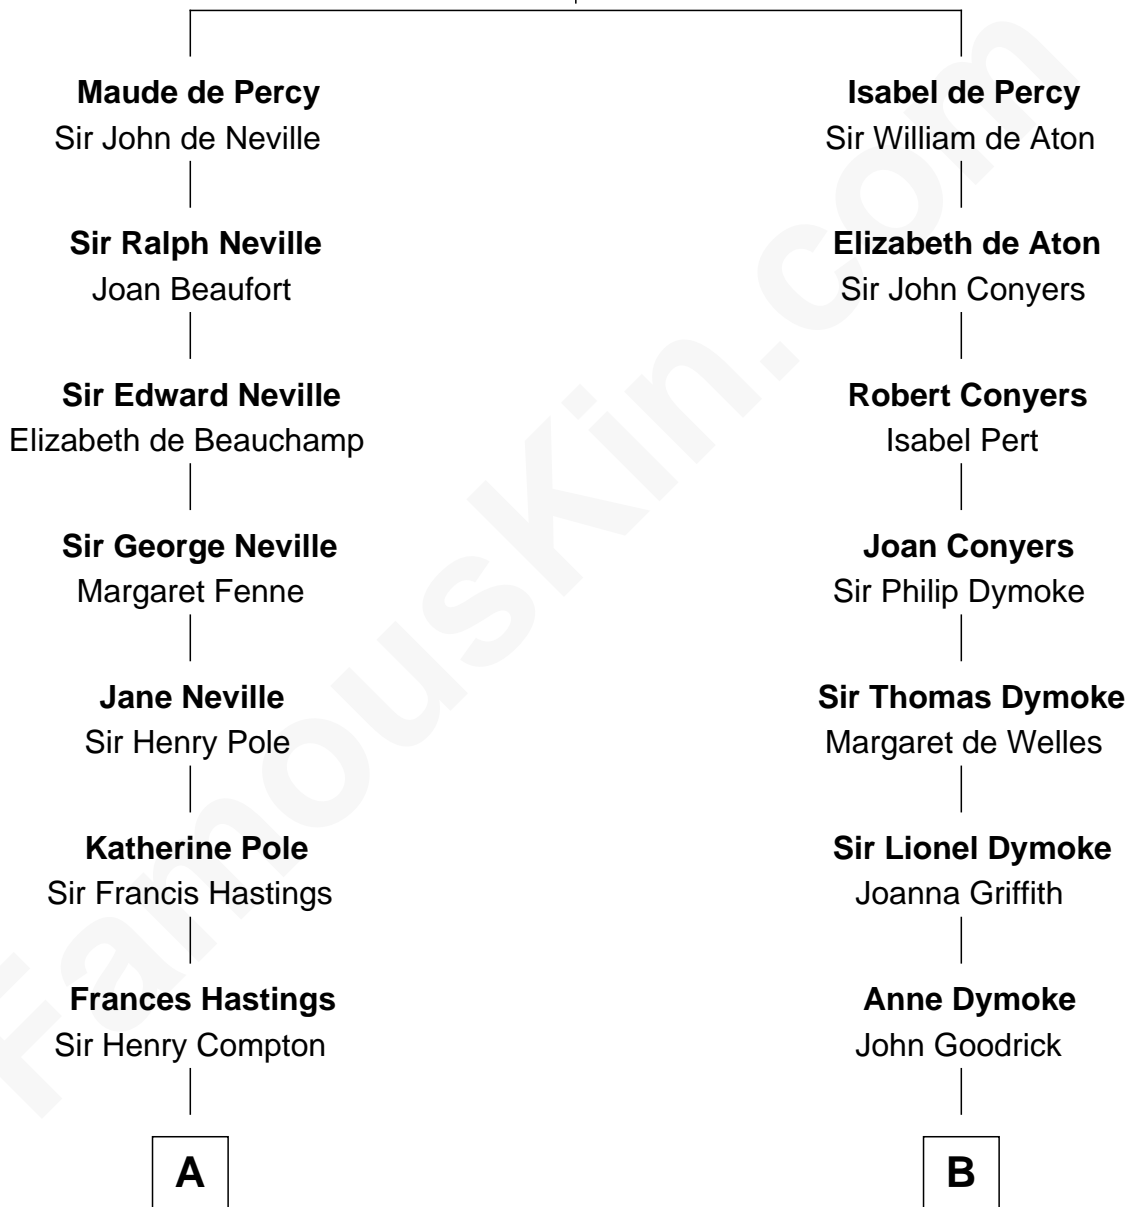

FamousKin.com Relationship Chart of

Prince William

Prince of Wales

19th cousin 2 times removed of

Dave Cowens

NBA Hall of Famer

Sir Henry de Percy

Idoine de Clifford

C

Edward John Spencer
Frances Ruth Burke Roche

Princess Diana Frances Spencer
Charles III, King of the United Kingdom

Prince William
Prince of Wales

D

Thomas Albert Atwood
Priscilla Ann Kelly

Charles Albert Atwood
Mina Sylvia Cundiff