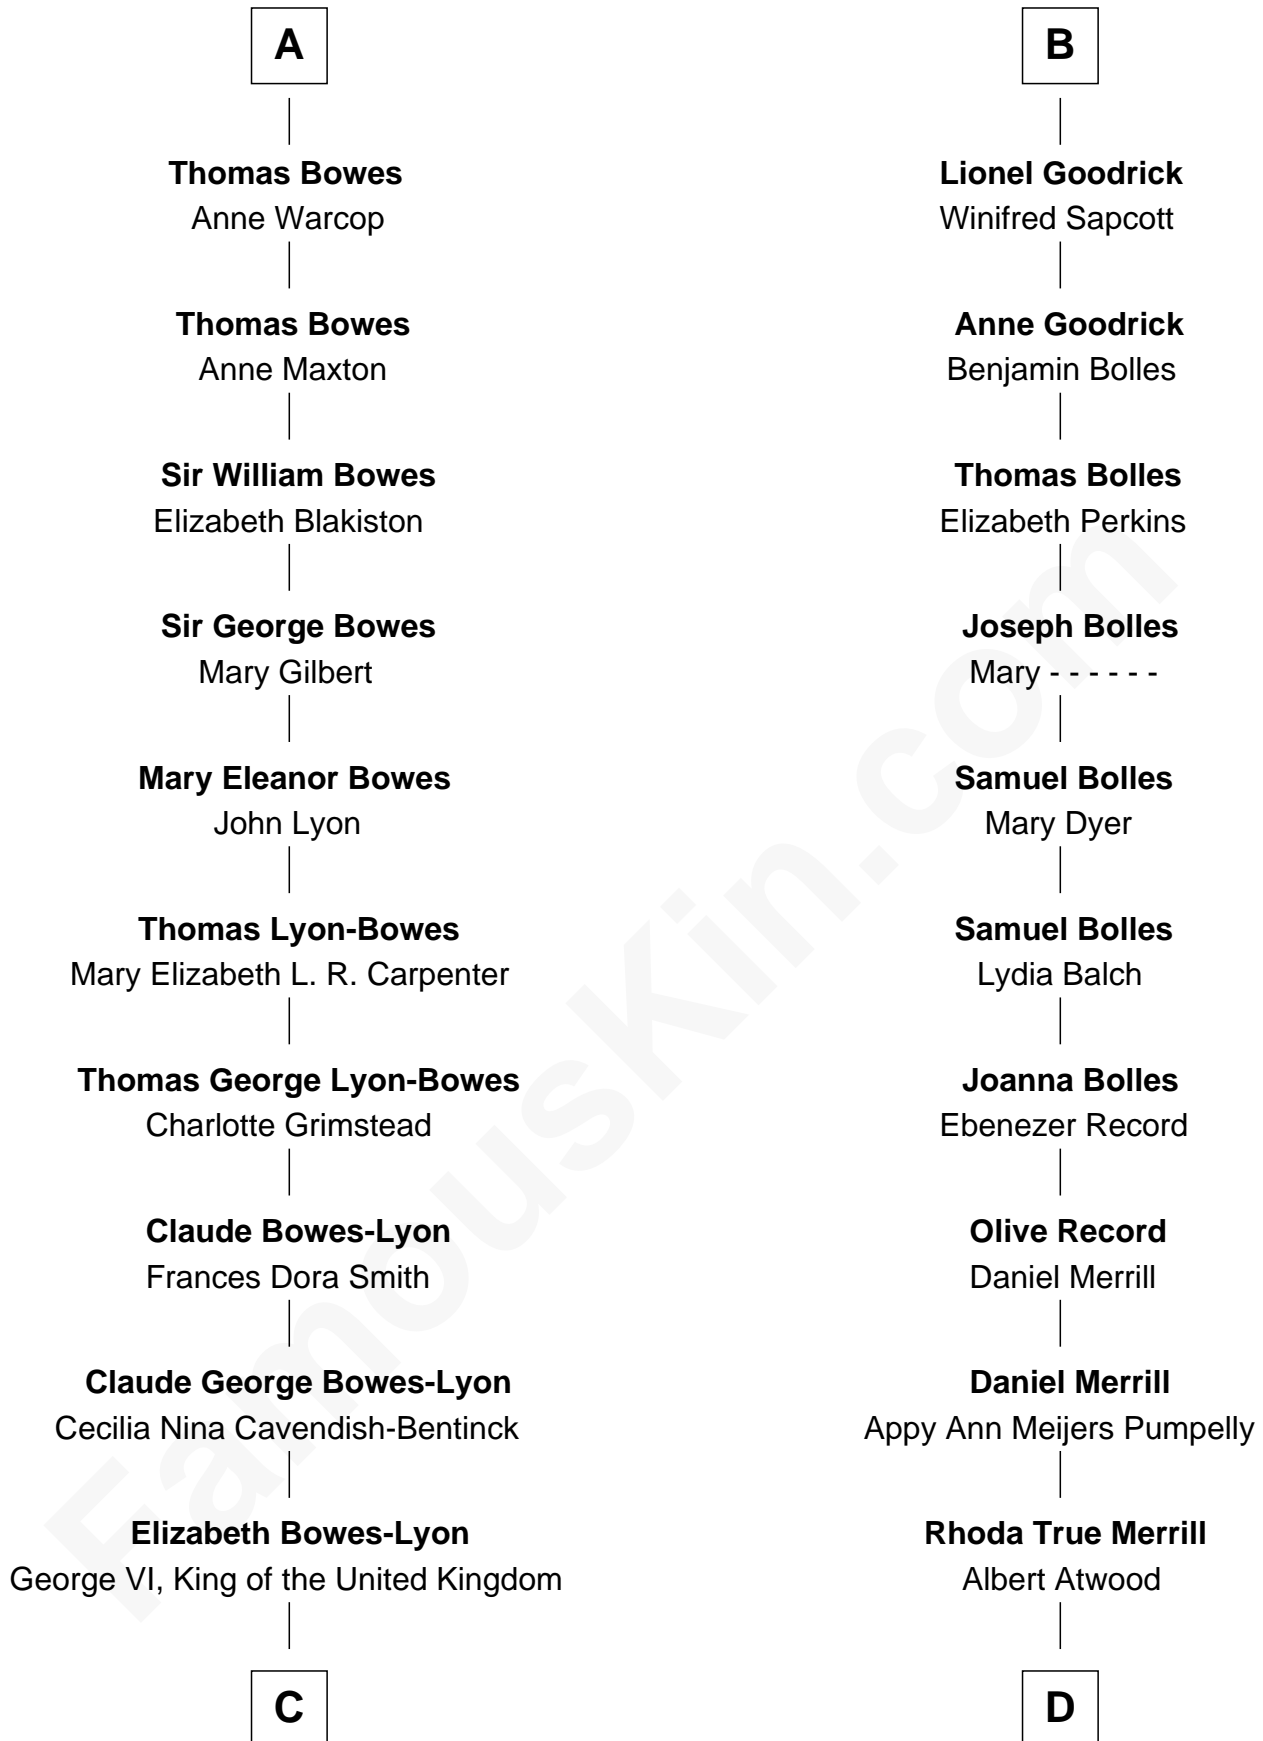

FamousKin.com
Relationship Chart of
Prince William
Prince of Wales

19th cousin 2 times removed of
Dave Cowens
NBA Hall of Famer

Sir Henry FitzHugh

C

Elizabeth II, Queen of the United Kingdom

Prince Philip of Edinburgh

Charles III, King of the United Kingdom

Princess Diana Frances Spencer

Prince William

Prince of Wales

D

Thomas Albert Atwood

Priscilla Ann Kelly

Charles Albert Atwood