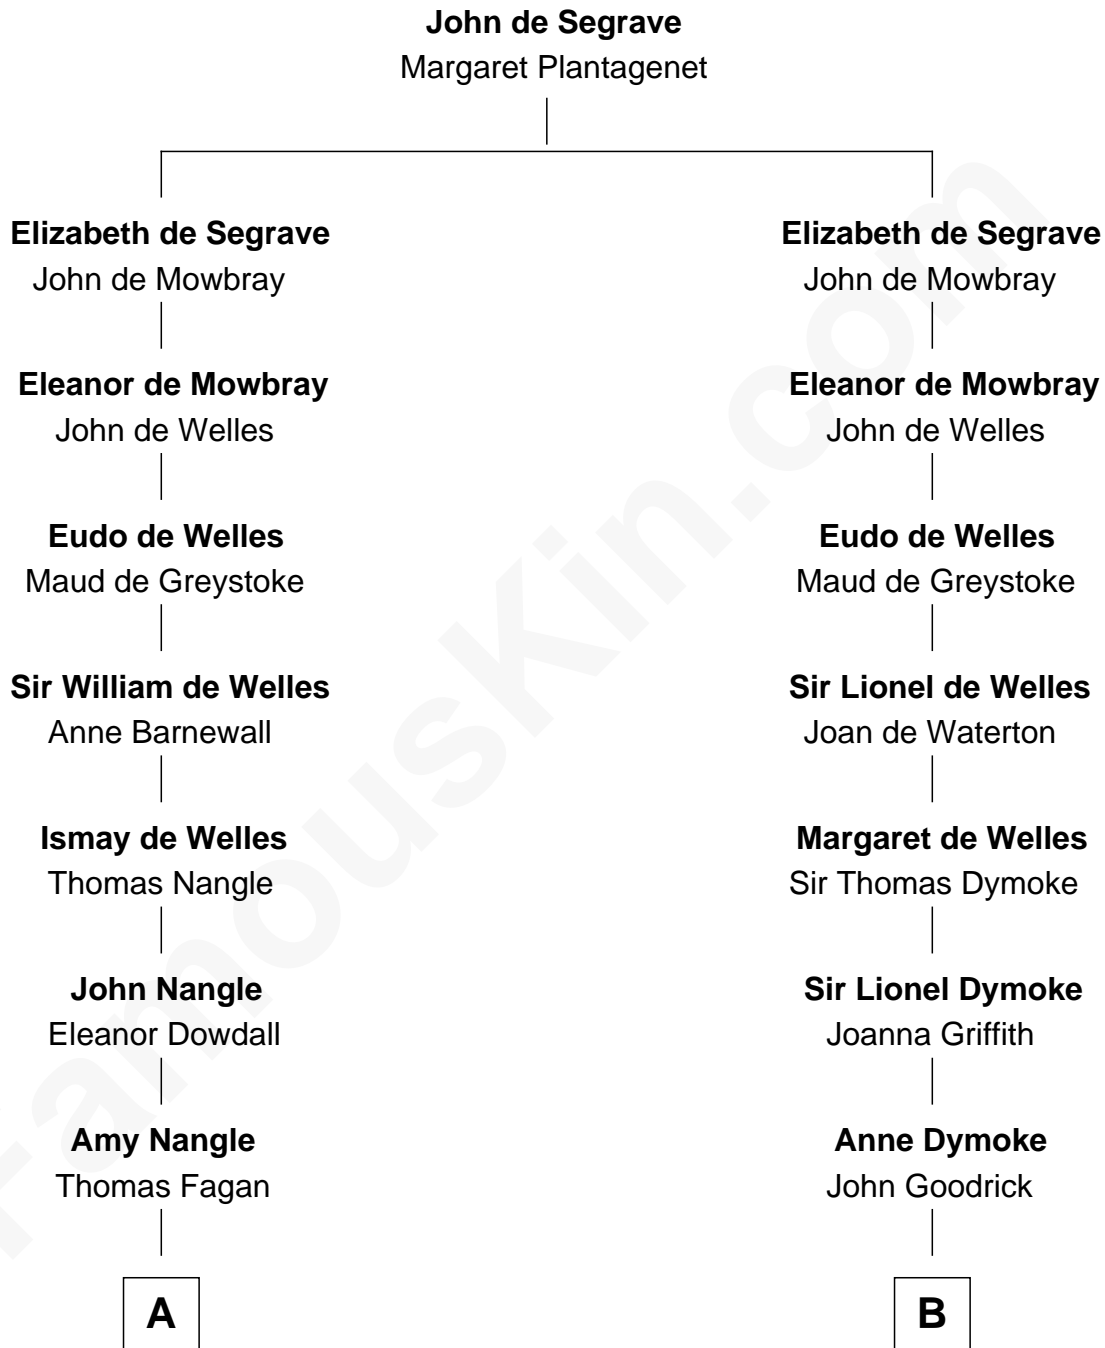

# FamousKin.com Relationship Chart of

**Prince William**

*Prince of Wales*

20th cousin 1 time removed of

**Dave Cowens**

*NBA Hall of Famer*

**A**

**Richard Fagan**  
Cecily Holmes

**John Fagan**  
Alice Segrave

**John Fagan**  
Beale Knowles

**Christopher Fagan**  
Mary Nagle

**Patrick Fagan**  
Christiana FitzMaurice

**Christopher Alexander Fagan**  
Hyacinthe Gabrielle Varis

**Hyacinthe Gabrielle Fagan**  
Sir Richard Colley Wellesley