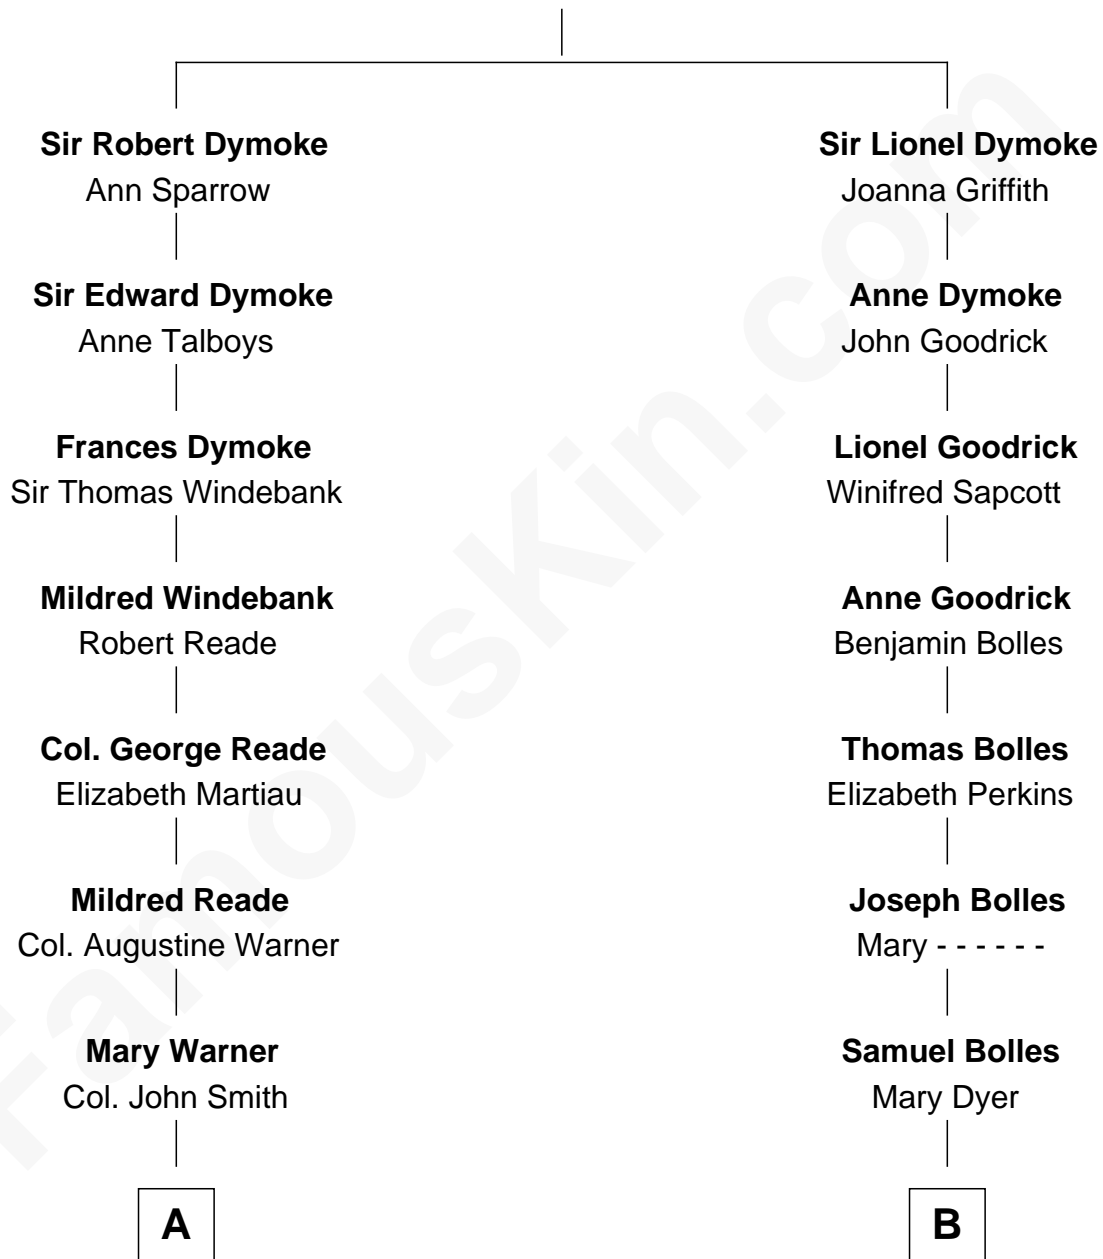

FamousKin.com Relationship Chart of

Prince William

Prince of Wales

16th cousin 1 time removed of

Dave Cowens

NBA Hall of Famer

Sir Thomas Dymoke

Margaret de Welles