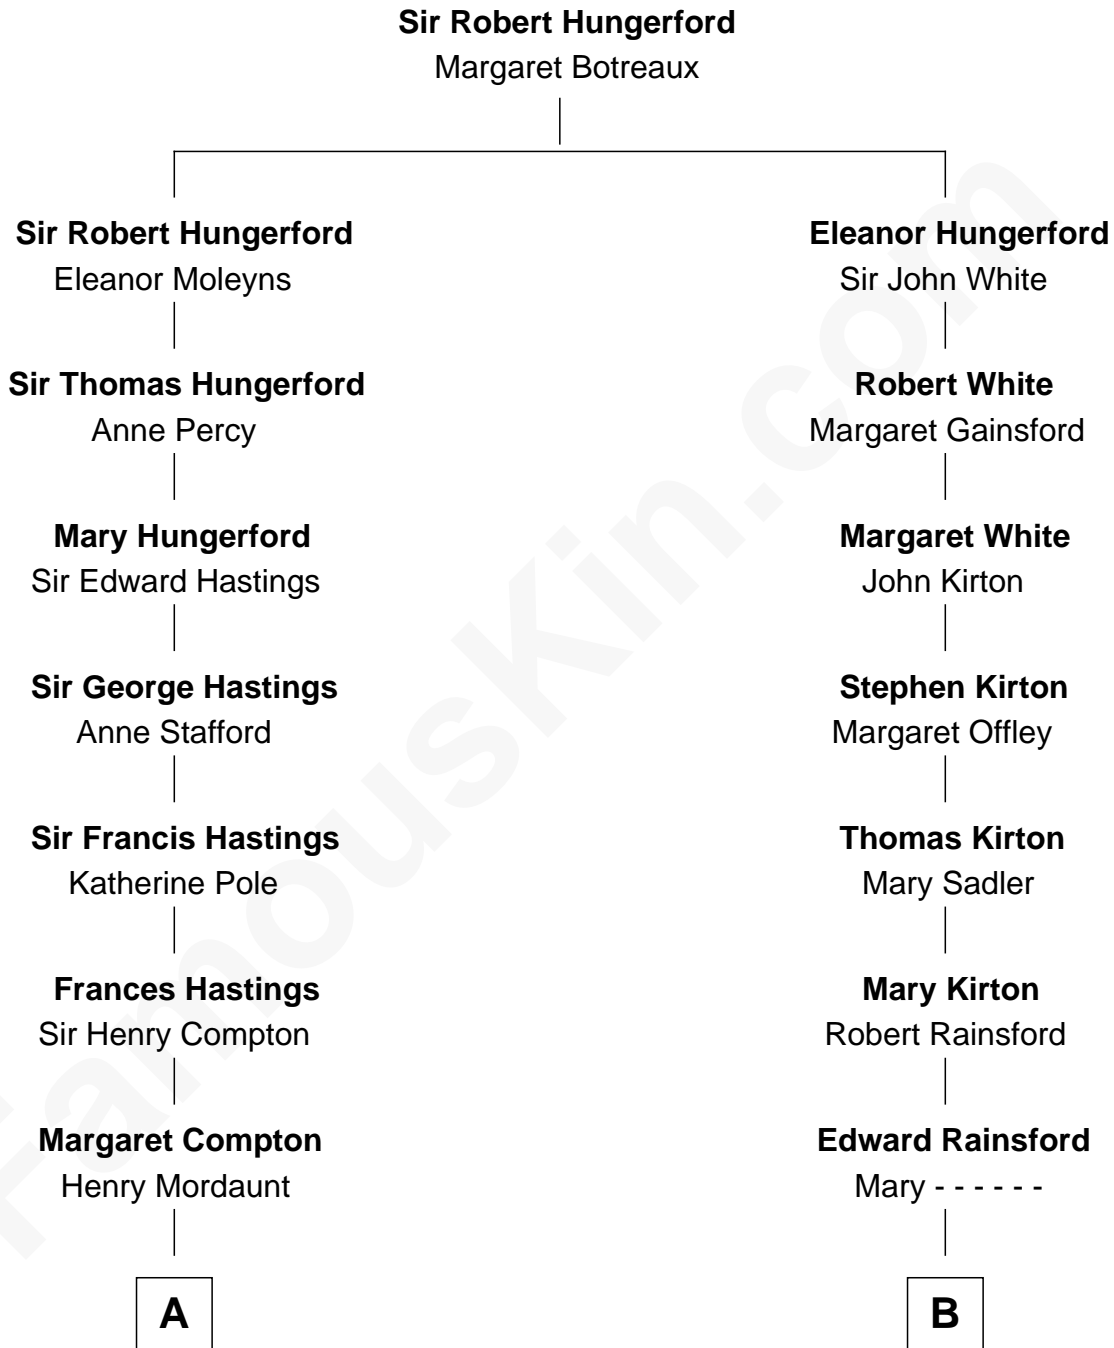

FamousKin.com
Relationship Chart of
Prince William
Prince of Wales

17th cousin 1 time removed of

Thomas J. Watson, Jr.
President and CEO of I.B.M.

C

Princess Diana Frances Spencer
Charles III, King of the United Kingdom

Prince William
Prince of Wales

FamousKin.com