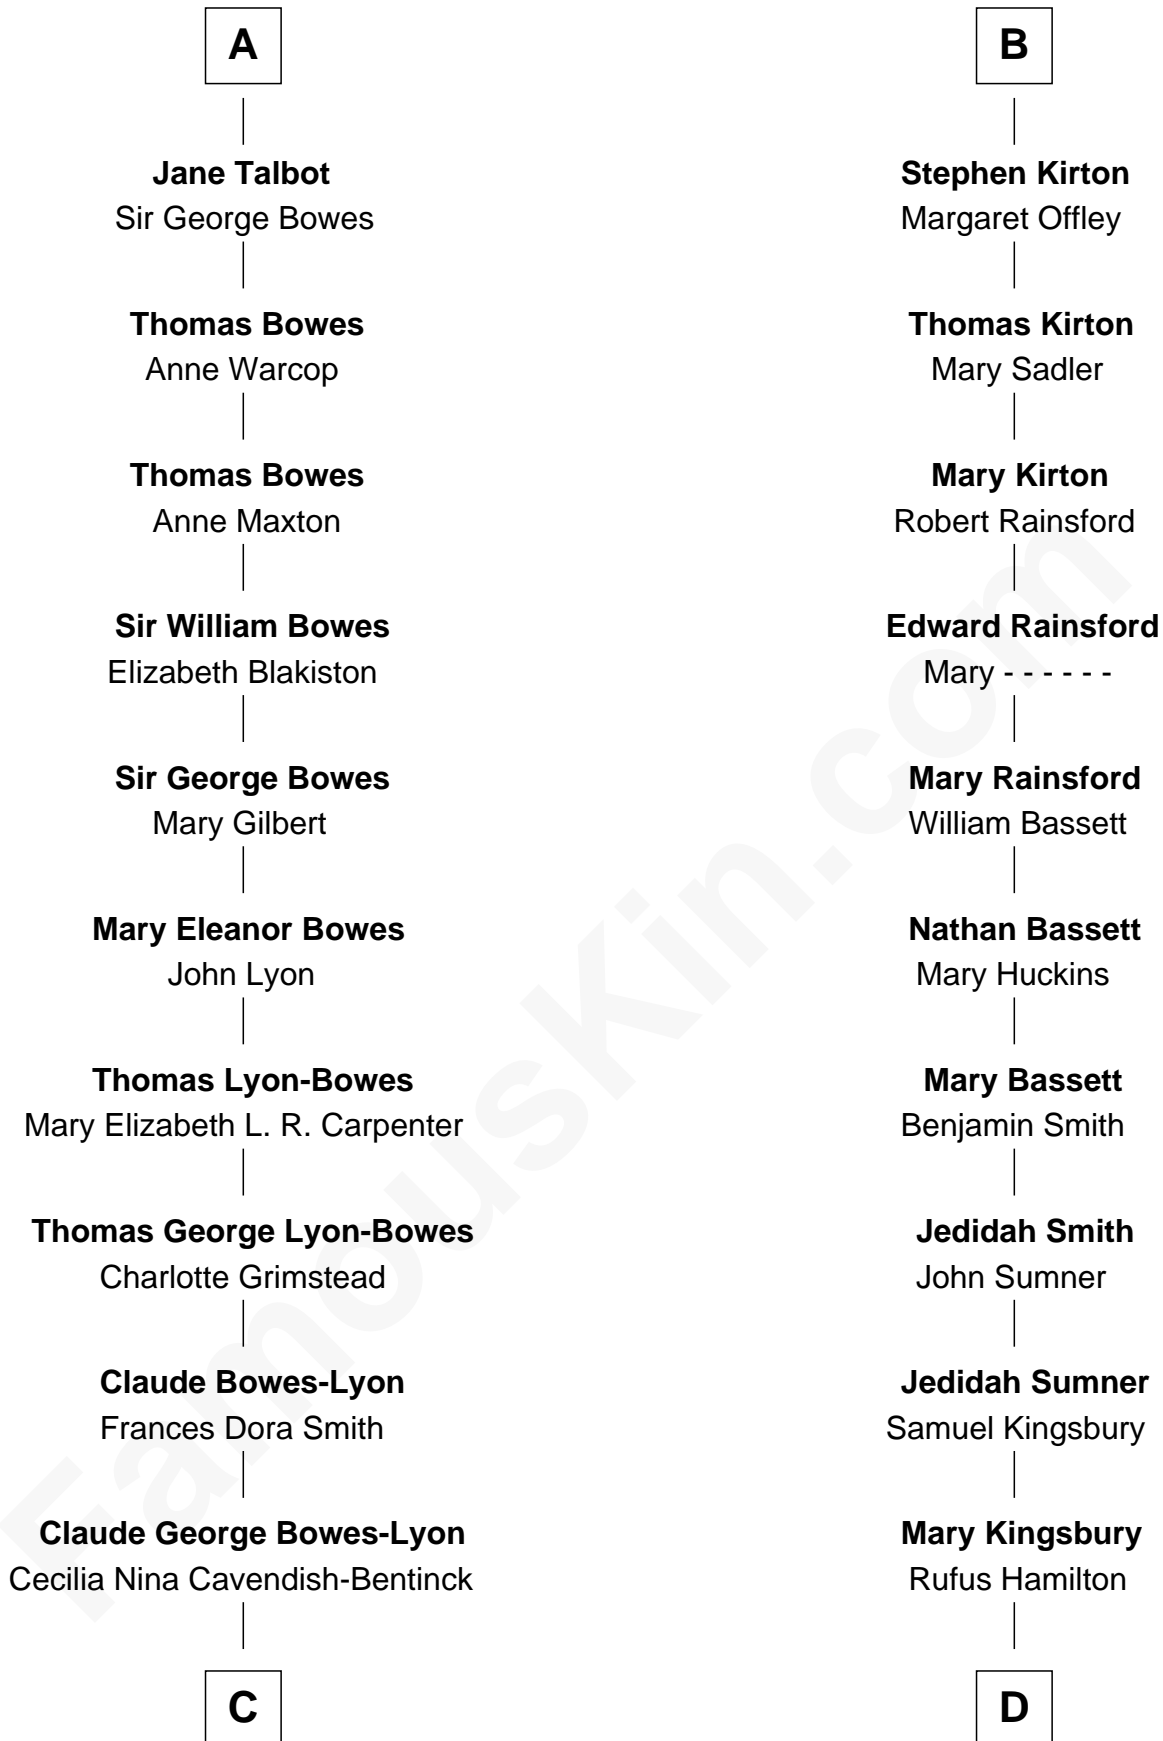

FamousKin.com

Relationship Chart of

Prince William

Prince of Wales

20th cousin 1 time removed of

Thomas J. Watson, Jr.
President and CEO of I.B.M.

C

Elizabeth Bowes-Lyon

George VI, King of the United Kingdom

Elizabeth II, Queen of the United Kingdom

Prince Philip of Edinburgh

Charles III, King of the United Kingdom

Princess Diana Frances Spencer

Prince William

Prince of Wales