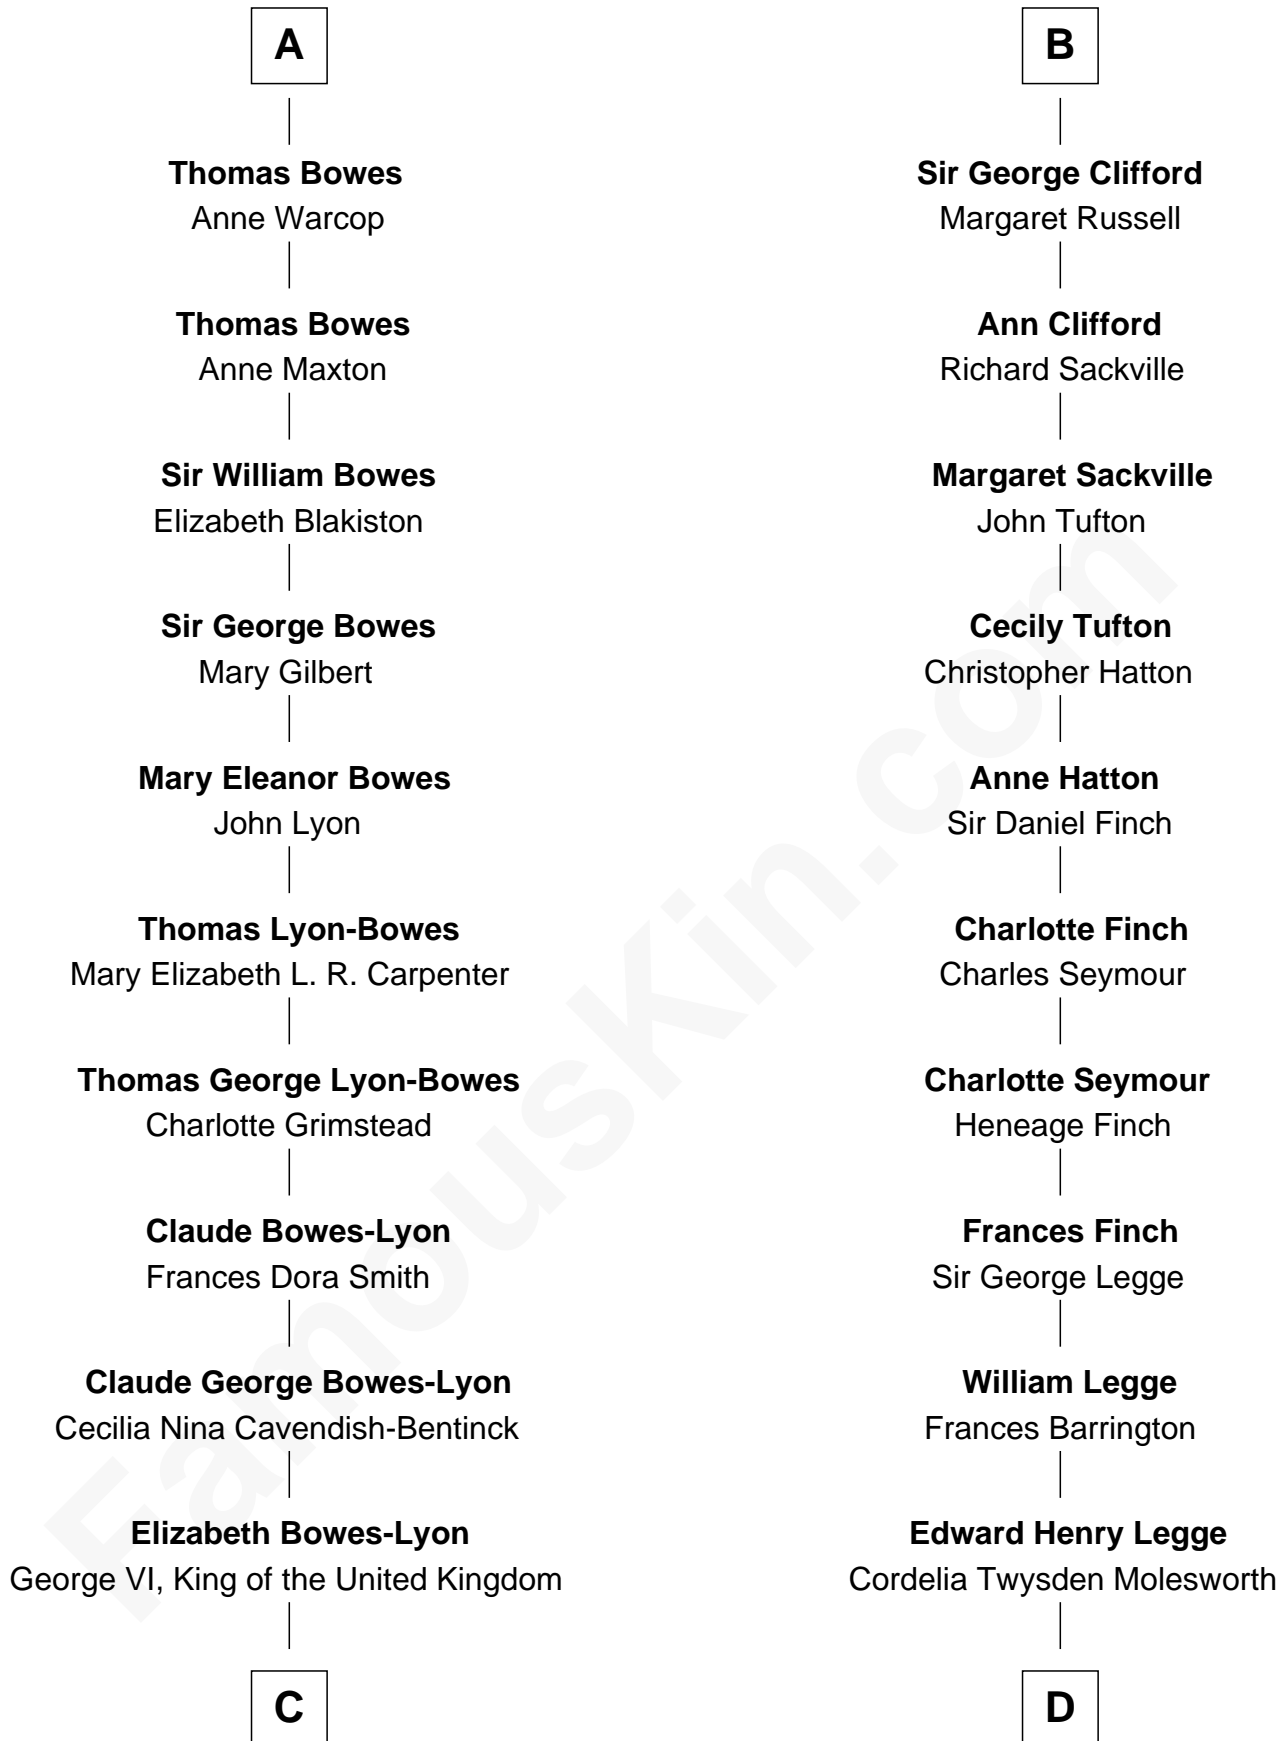

FamousKin.com Relationship Chart of

Prince William

Prince of Wales

19th cousin 1 time removed of

Kit Harington

TV Actor - "Game of Thrones"

Sir Thomas de Beauchamp

Katherine de Mortimer

C

Elizabeth II, Queen of the United Kingdom

Prince Philip of Edinburgh

Charles III, King of the United Kingdom

Princess Diana Frances Spencer

Prince William

Prince of Wales

D