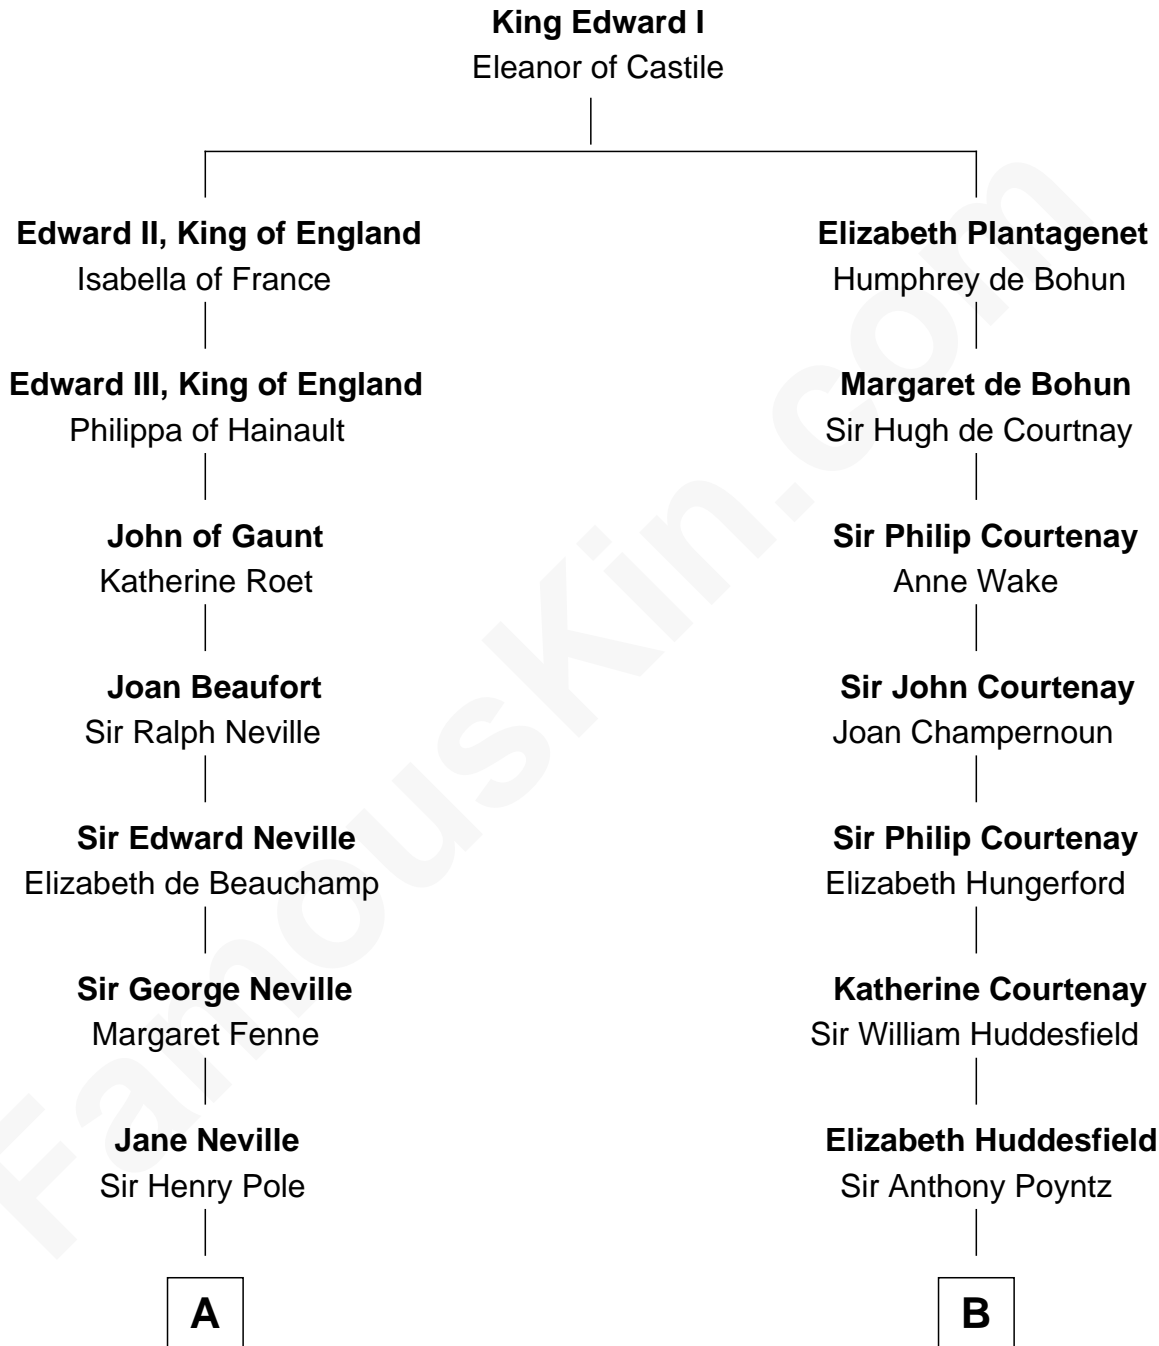

FamousKin.com Relationship Chart of

Prince William

Prince of Wales

21st cousin of

Kit Harington

TV Actor - "Game of Thrones"

C

Charles Robert Spencer

Margaret Baring

Albert Edward John Spencer

Cynthia Elinor Beatrix Hamilton

Edward John Spencer

Frances Ruth Burke Roche

Princess Diana Frances Spencer

Charles III, King of the United Kingdom

Prince William