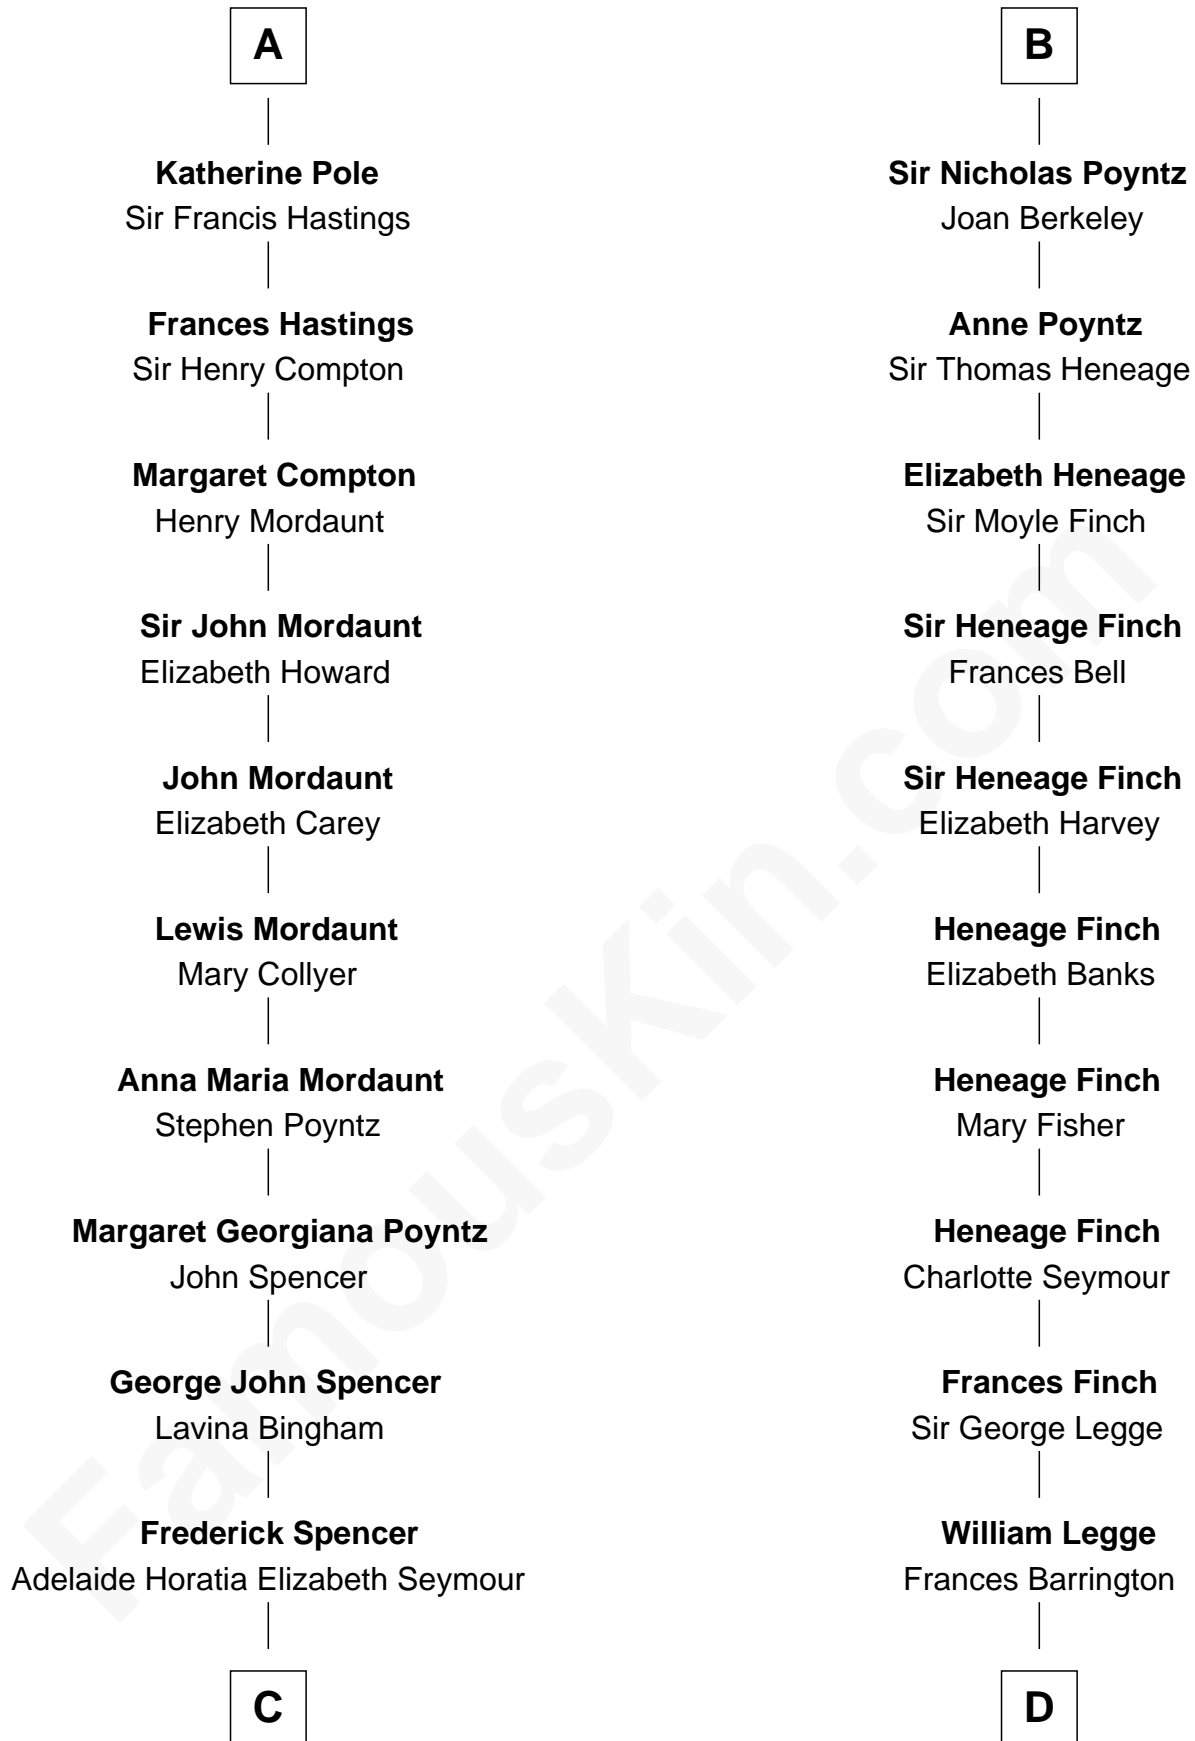

FamousKin.com Relationship Chart of

Prince William

Prince of Wales

21st cousin of

Kit Harington

TV Actor - "Game of Thrones"

C

Charles Robert Spencer

Margaret Baring

Albert Edward John Spencer

Cynthia Elinor Beatrix Hamilton

Edward John Spencer

Frances Ruth Burke Roche

Princess Diana Frances Spencer

Charles III, King of the United Kingdom

Prince William