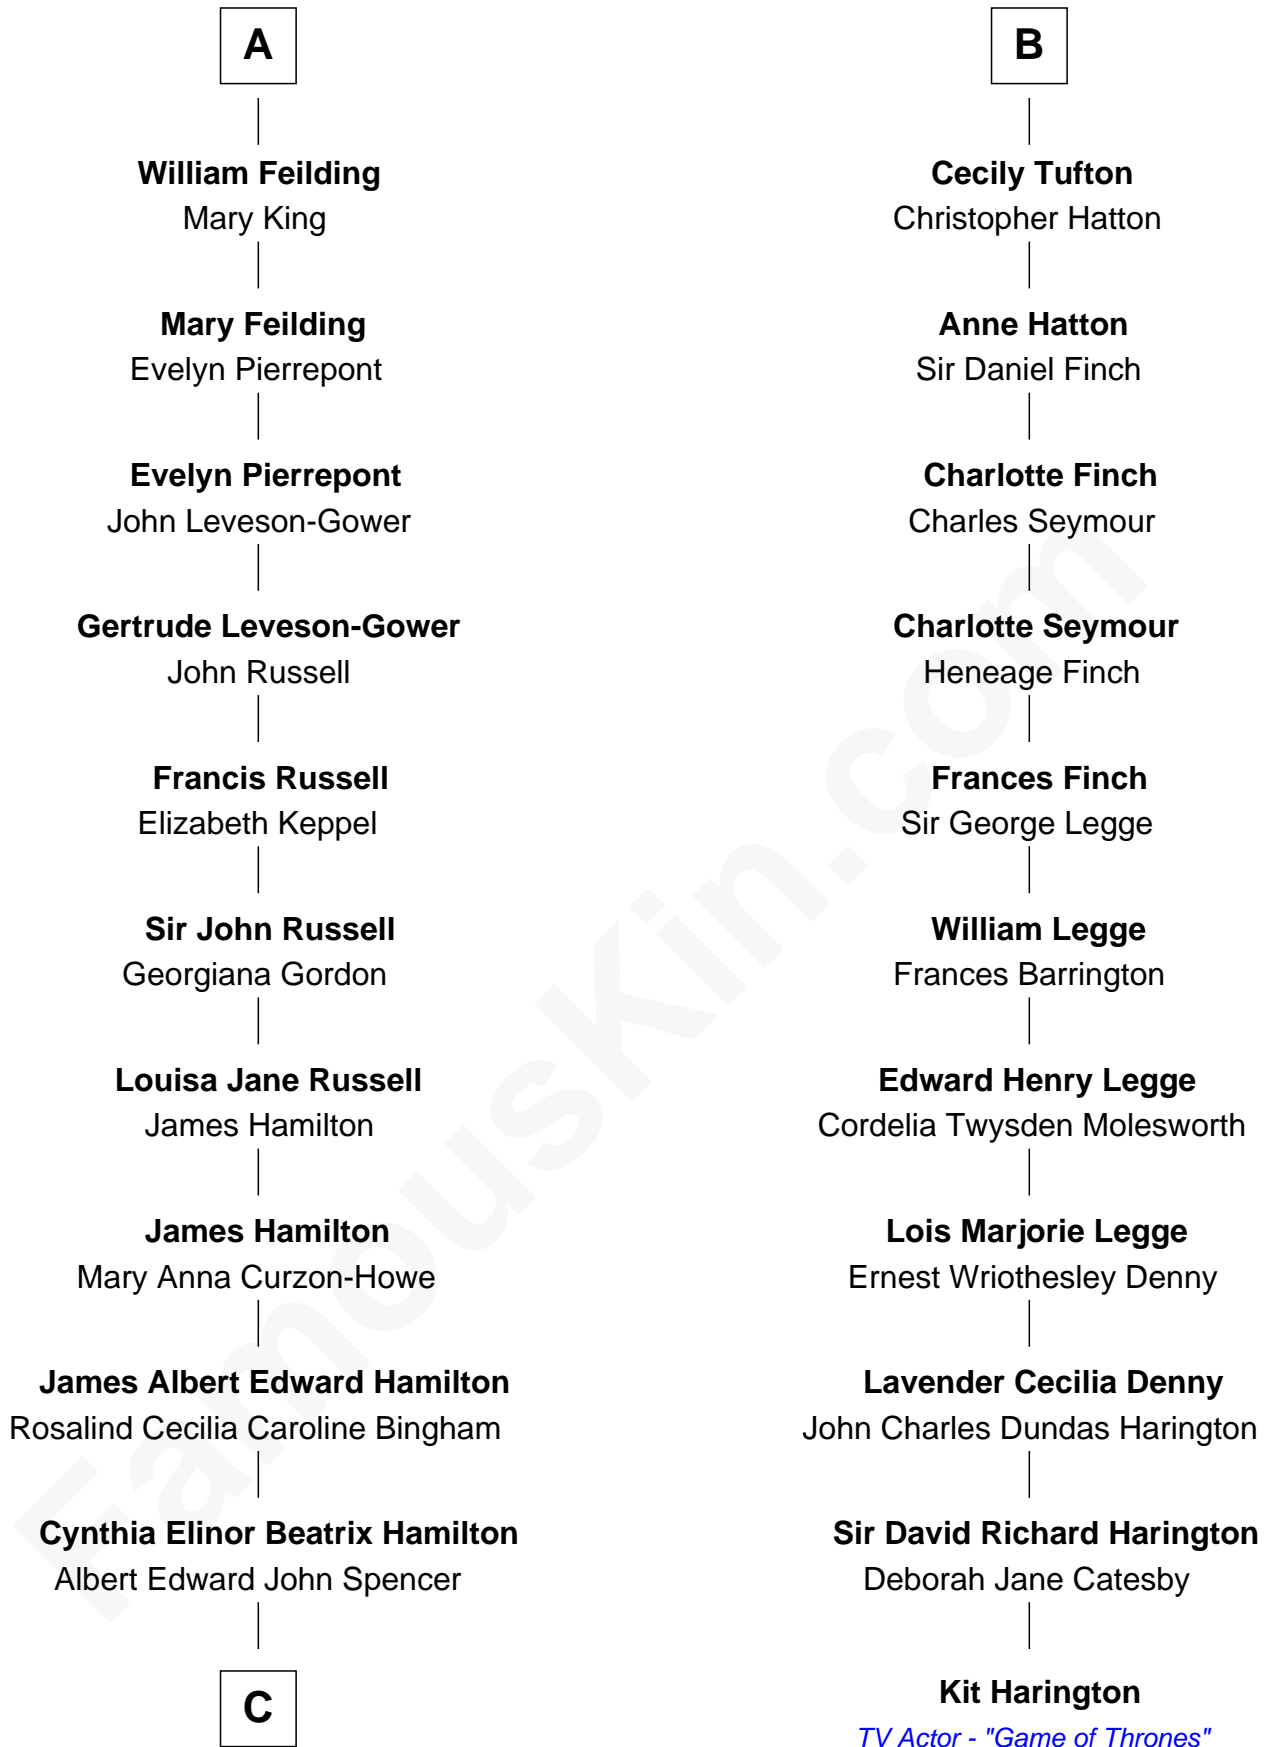

# FamousKin.com Relationship Chart of

**Prince William**

*Prince of Wales*

17th cousin 2 times removed of

**Kit Harington**

*TV Actor - "Game of Thrones"*

**Sir Thomas Parr**

Alice Tunstall

**Sir William Parr**  
Elizabeth FitzHugh

**William Parr**  
Mary Salisbury

**Maud Parr**  
Sir Ralph Lane

**Dorothy Lane**  
Sir William Feilding

**Basil Feilding**  
Elizabeth Aston

**William Feilding**  
Susan Villiers

**George Feilding**  
Bridget Stanhope

**A**

**Mabel Parr**

Sir Humphrey Dacre

**Sir Thomas Dacre**  
Elizabeth Greystoke

**William Dacre**  
Elizabeth Talbot

**Anne Dacre**  
Henry Clifford

**Sir George Clifford**  
Margaret Russell

**Ann Clifford**  
Richard Sackville

**Margaret Sackville**  
John Tufton

**B**

**C**

**Edward John Spencer**  
Frances Ruth Burke Roche

**Princess Diana Frances Spencer**  
Charles III, King of the United Kingdom