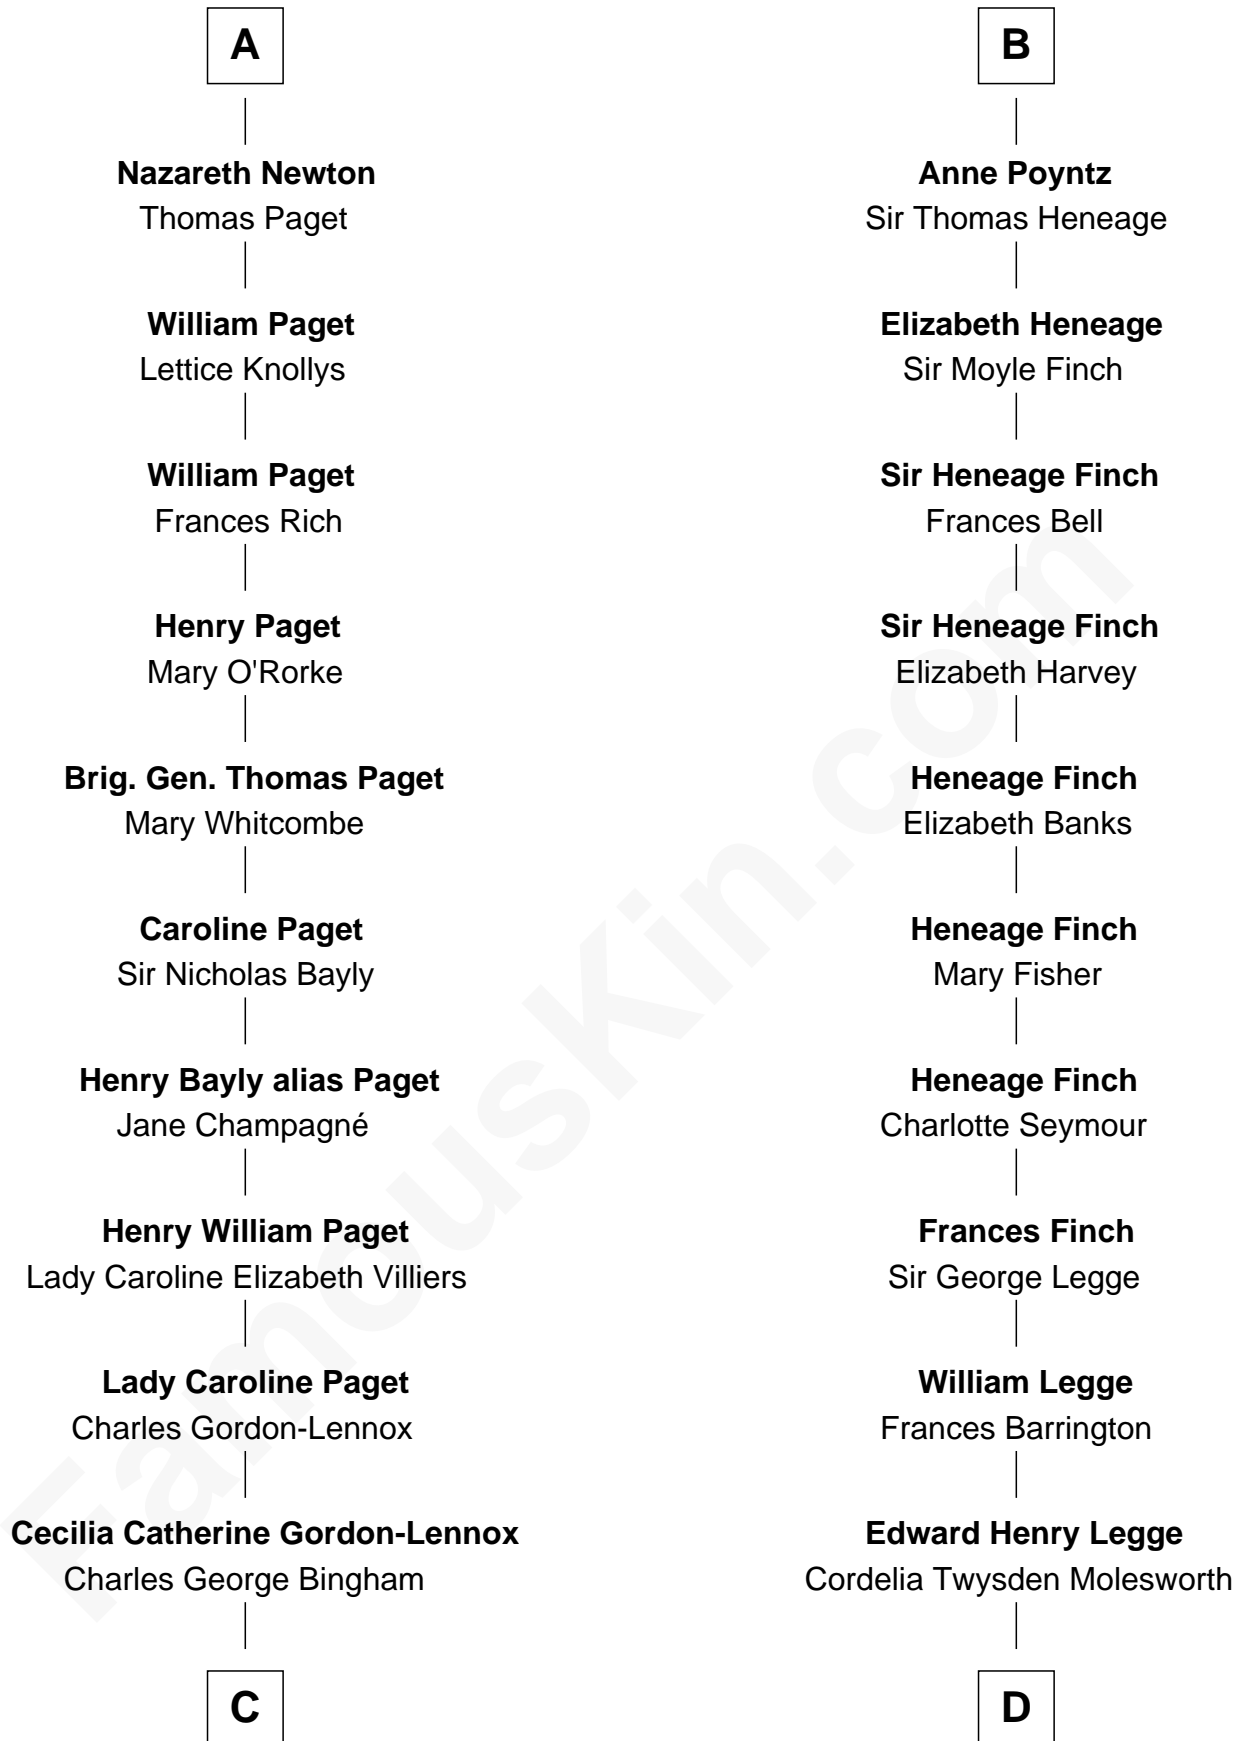

FamousKin.com Relationship Chart of

Prince William

Prince of Wales

20th cousin 1 time removed of

Kit Harington

TV Actor - "Game of Thrones"

Sir Hugh de Courtenay

Agnes de St. John

C

Rosalind Cecilia Caroline Bingham

James Albert Edward Hamilton

Cynthia Elinor Beatrix Hamilton

Albert Edward John Spencer

Edward John Spencer

Frances Ruth Burke Roche

Princess Diana Frances Spencer

Charles III, King of the United Kingdom

Prince William

Prince of Wales

D

Lois Marjorie Legge

Ernest Wriothesley Denny

Lavender Cecilia Denny

John Charles Dundas Harington