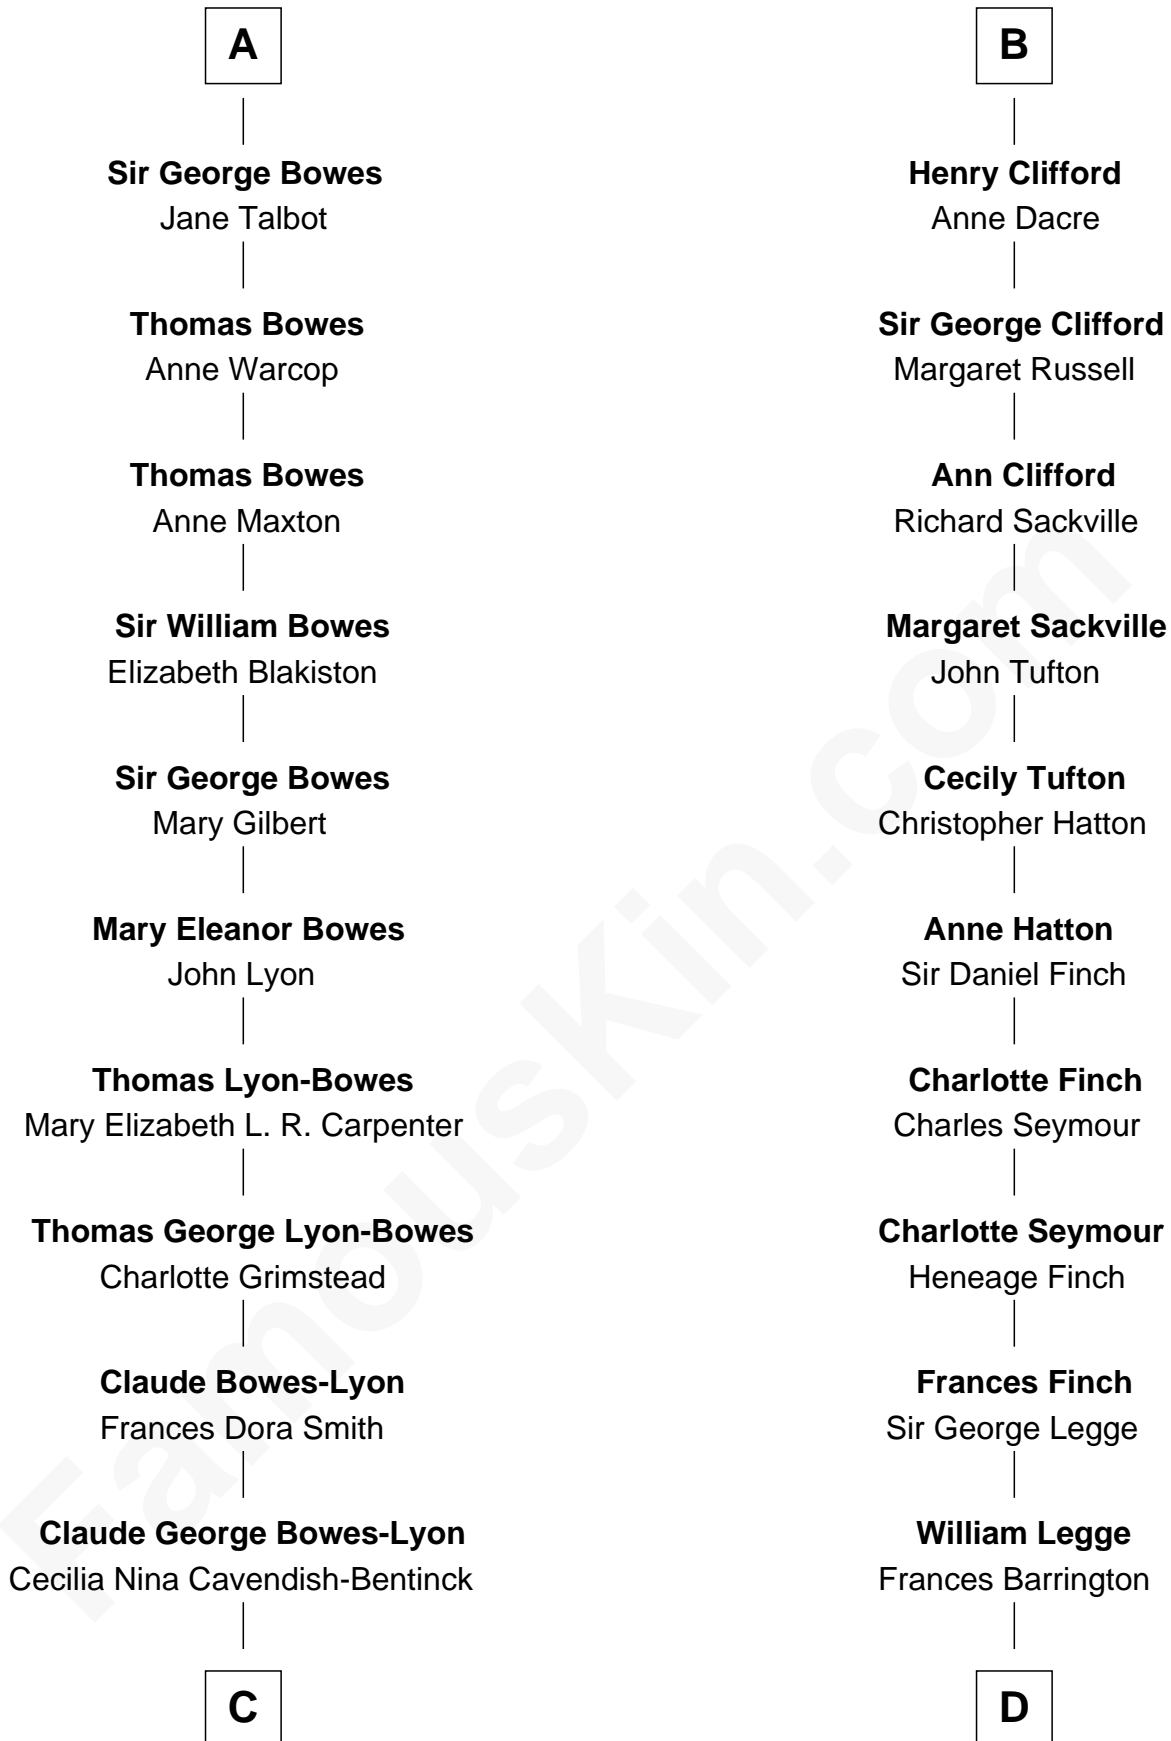

FamousKin.com Relationship Chart of

Prince William

Prince of Wales

20th cousin 1 time removed of

Kit Harington

TV Actor - "Game of Thrones"

Sir John Marmion

Maud de Furnival

C

Elizabeth Bowes-Lyon

George VI, King of the United Kingdom

Elizabeth II, Queen of the United Kingdom

Prince Philip of Edinburgh

Charles III, King of the United Kingdom

Princess Diana Frances Spencer

Prince William

Prince of Wales

D

Edward Henry Legge

Cordelia Twysden Molesworth

Lois Marjorie Legge

Ernest Wriothsesley Denny

Lavender Cecilia Denny

John Charles Dundas Harington