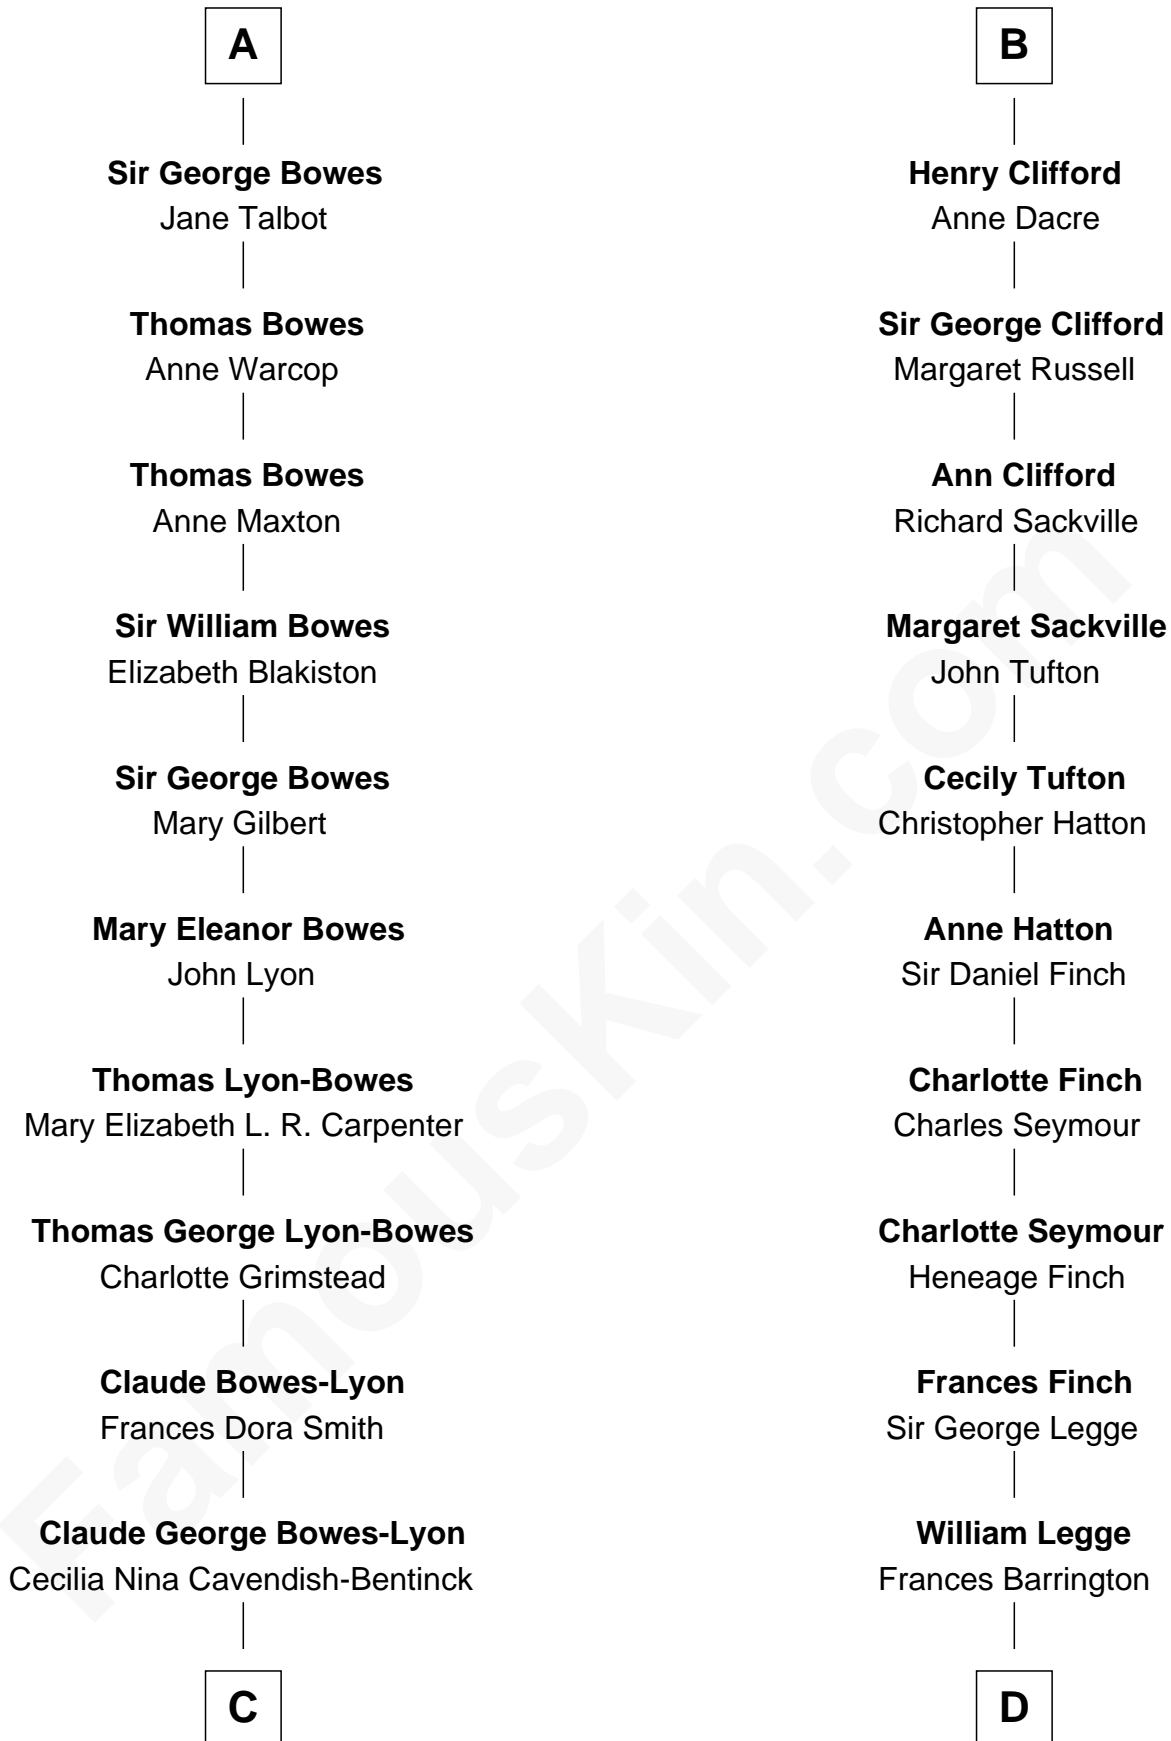

FamousKin.com Relationship Chart of

Prince William

Prince of Wales

20th cousin 1 time removed of

Kit Harington

TV Actor - "Game of Thrones"

Sir John Bulmer

C

Elizabeth Bowes-Lyon

George VI, King of the United Kingdom

Elizabeth II, Queen of the United Kingdom

Prince Philip of Edinburgh

Charles III, King of the United Kingdom

Princess Diana Frances Spencer

Prince William

Prince of Wales

D

Edward Henry Legge

Cordelia Twysden Molesworth

Lois Marjorie Legge

Ernest Wriothsesley Denny

Lavender Cecilia Denny

John Charles Dundas Harington