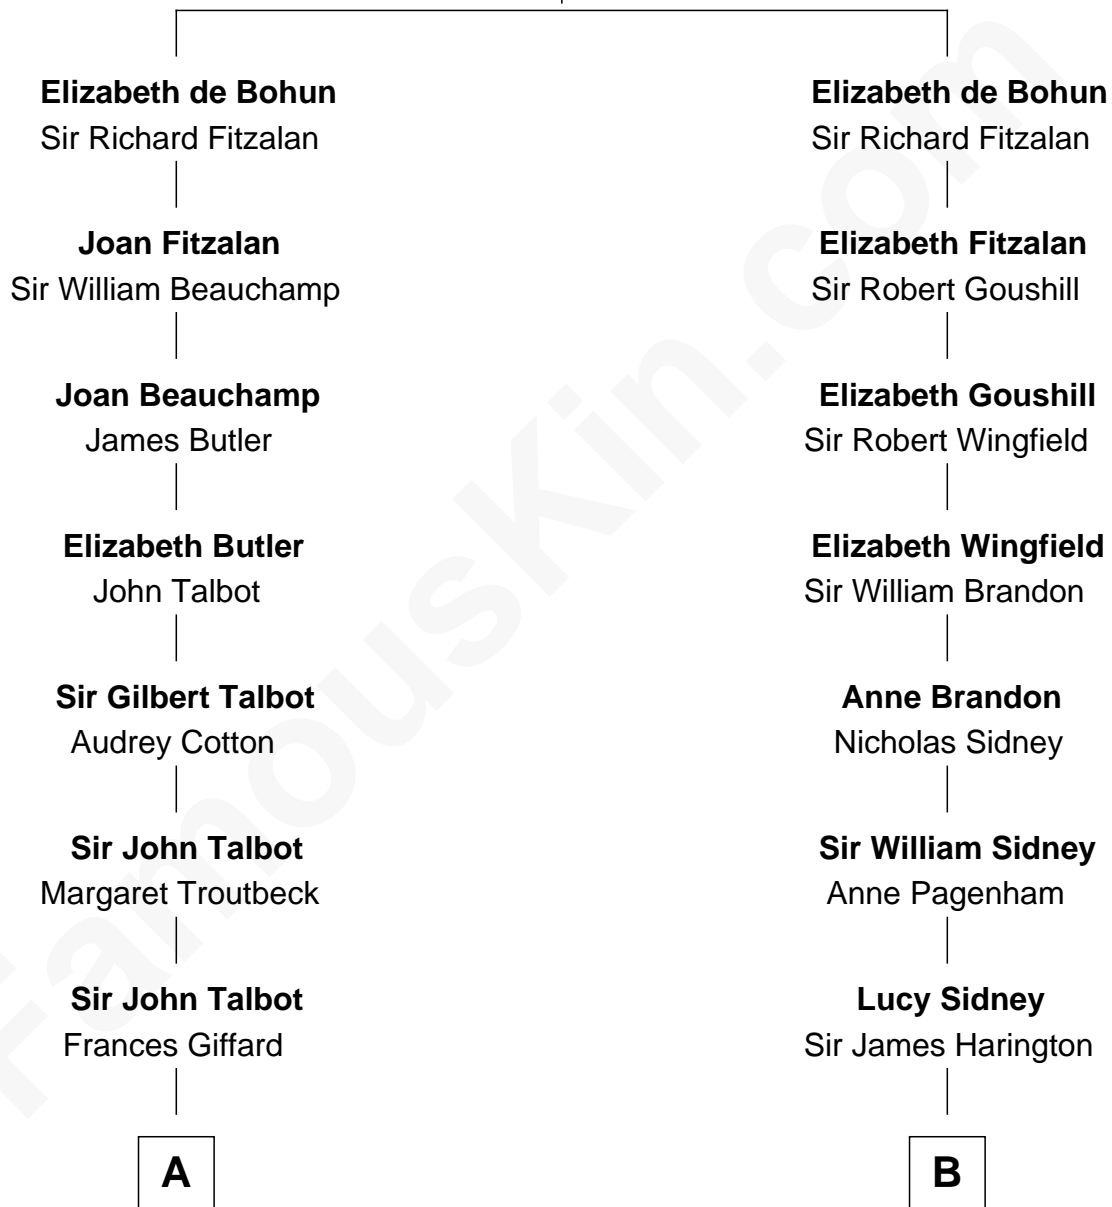

FamousKin.com Relationship Chart of

Prince William

Prince of Wales

20th cousin of

Kit Harington

TV Actor - "Game of Thrones"

Sir William de Bohun
Elizabeth de Badlesmere

C

Elizabeth Bowes-Lyon

George VI, King of the United Kingdom

Elizabeth II, Queen of the United Kingdom

Prince Philip of Edinburgh

Charles III, King of the United Kingdom

Princess Diana Frances Spencer

Prince William

Prince of Wales

D

Sir Richard Harington

Selina Louisa Grace Dundas

John Charles Dundas Harington

Lavender Cecilia Denny

Sir David Richard Harington

Deborah Jane Catesby