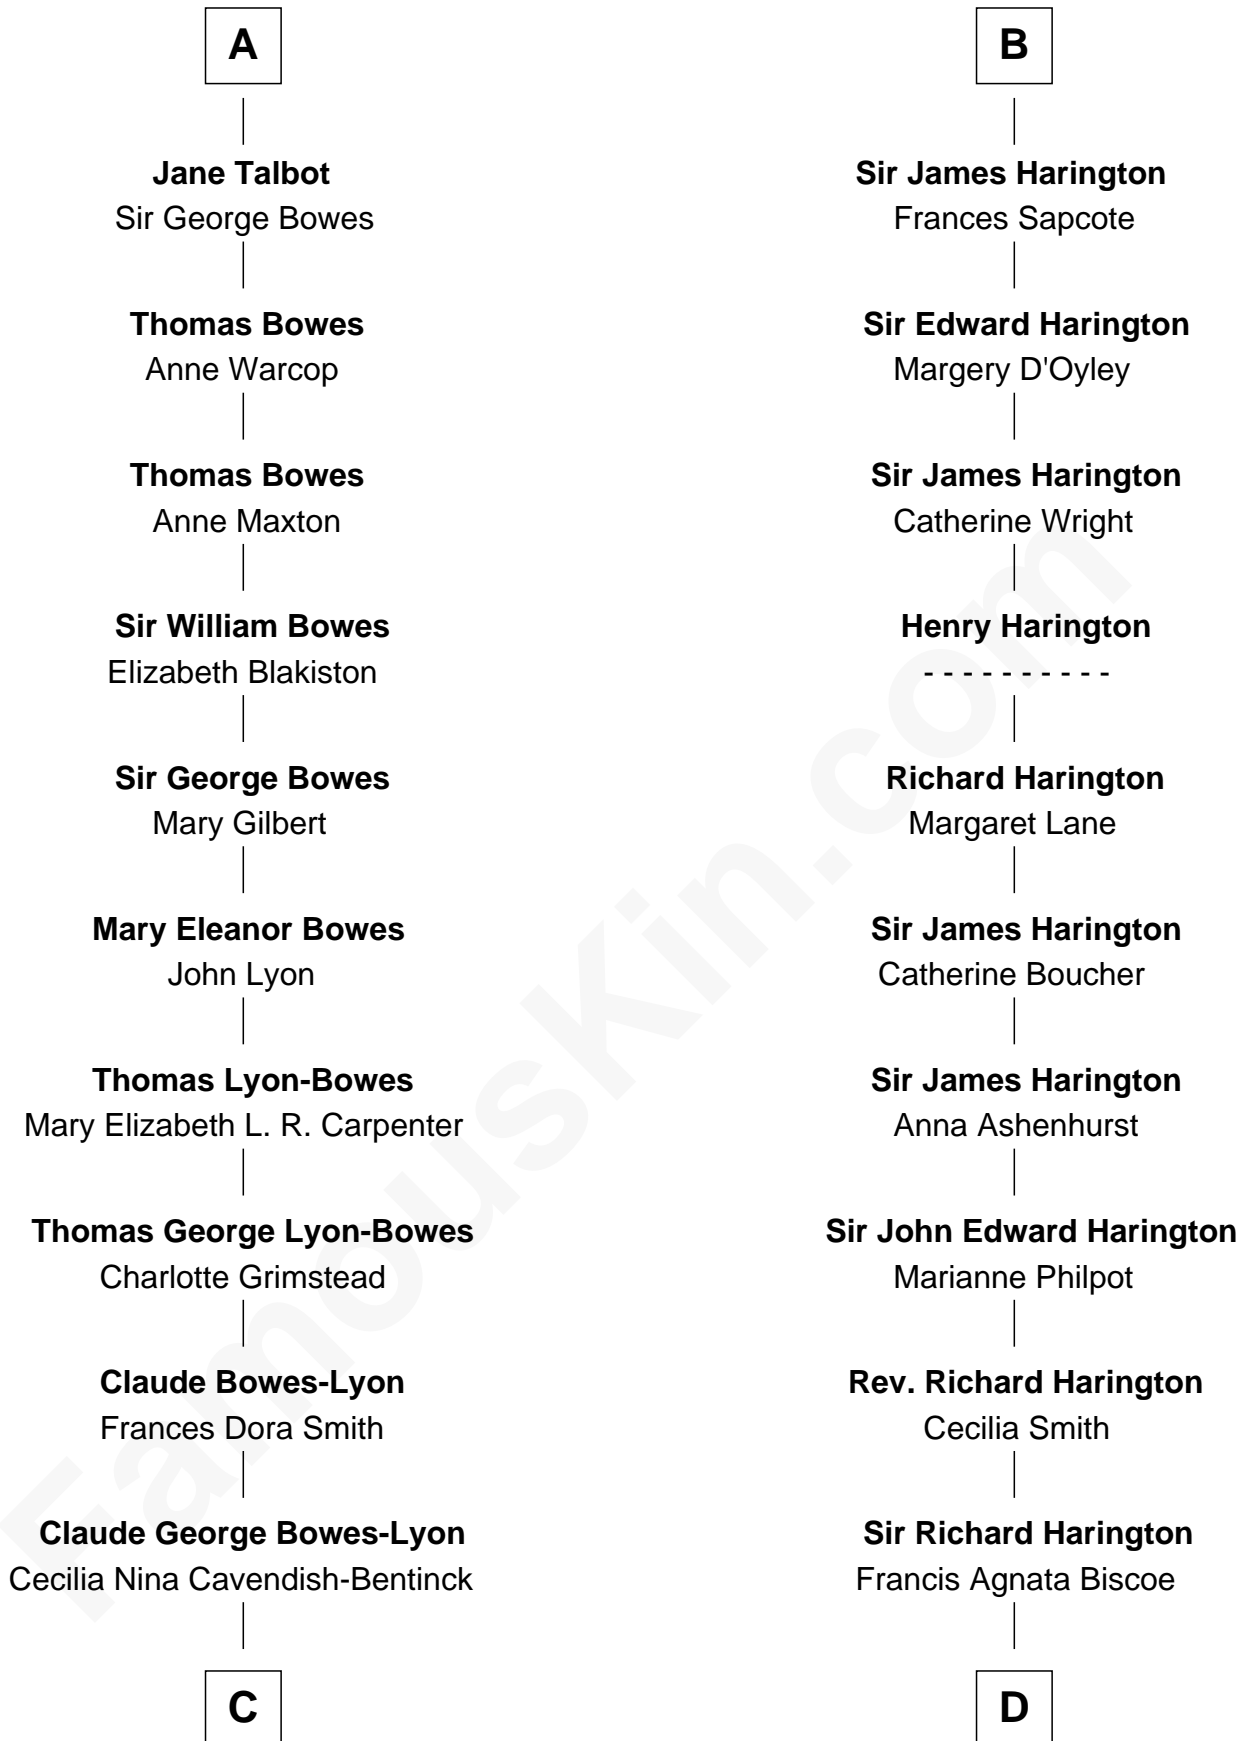

FamousKin.com Relationship Chart of

Prince William

Prince of Wales

20th cousin of

Kit Harington

TV Actor - "Game of Thrones"

Sir William de Bohun
Elizabeth de Badlesmere

C

Elizabeth Bowes-Lyon

George VI, King of the United Kingdom

Elizabeth II, Queen of the United Kingdom

Prince Philip of Edinburgh

Charles III, King of the United Kingdom

Princess Diana Frances Spencer

Prince William

Prince of Wales

D

Sir Richard Harington

Selina Louisa Grace Dundas

John Charles Dundas Harington

Lavender Cecilia Denny

Sir David Richard Harington

Deborah Jane Catesby