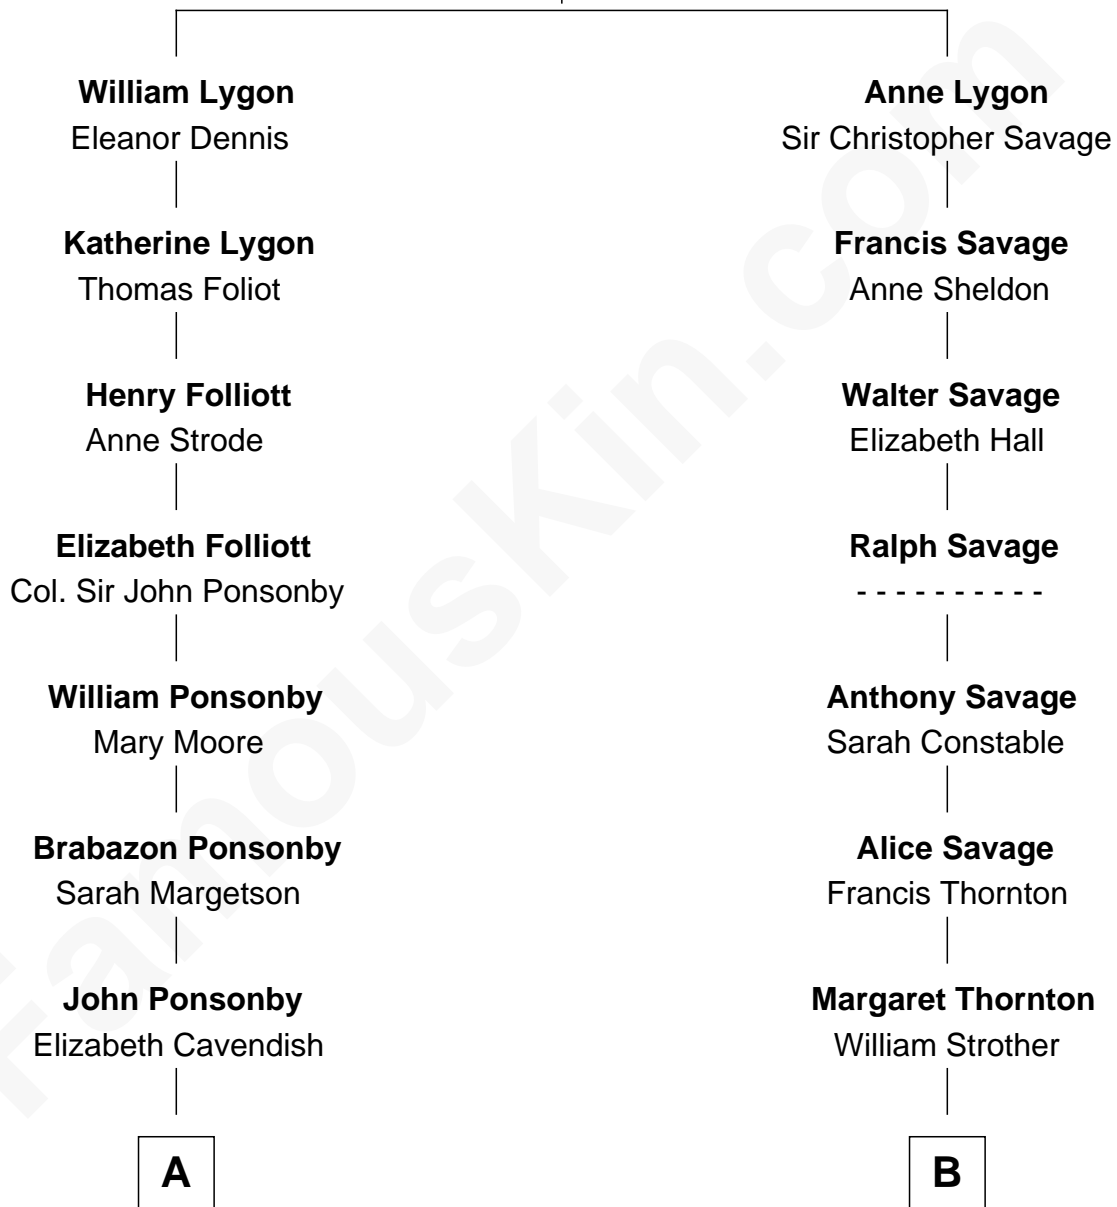

# FamousKin.com Relationship Chart of

**Prince William**

*Prince of Wales*

14th cousin 1 time removed of

**William H. Macy**

*TV and Movie Actor*

**Sir Richard Lygon**

Margaret Greville

**A**

**William Brabazon Ponsonby**

Louisa Molesworth

**Mary Elizabeth Ponsonby**

Charles Grey

**Elizabeth Grey**

John Crocker Bulteel

**Louisa Emily Charlotte Bulteel**

Edward Charles Baring

**Margaret Baring**

Charles Robert Spencer

**Albert Edward John Spencer**

Cynthia Elinor Beatrix Hamilton

**Edward John Spencer**

Frances Ruth Burke Roche

**Princess Diana Frances Spencer**

Charles III, King of the United Kingdom

**Prince William**

*Prince of Wales*

**B**

**Francis Strother**

Susannah Dabney

**Elizabeth Strother**

James Gaines