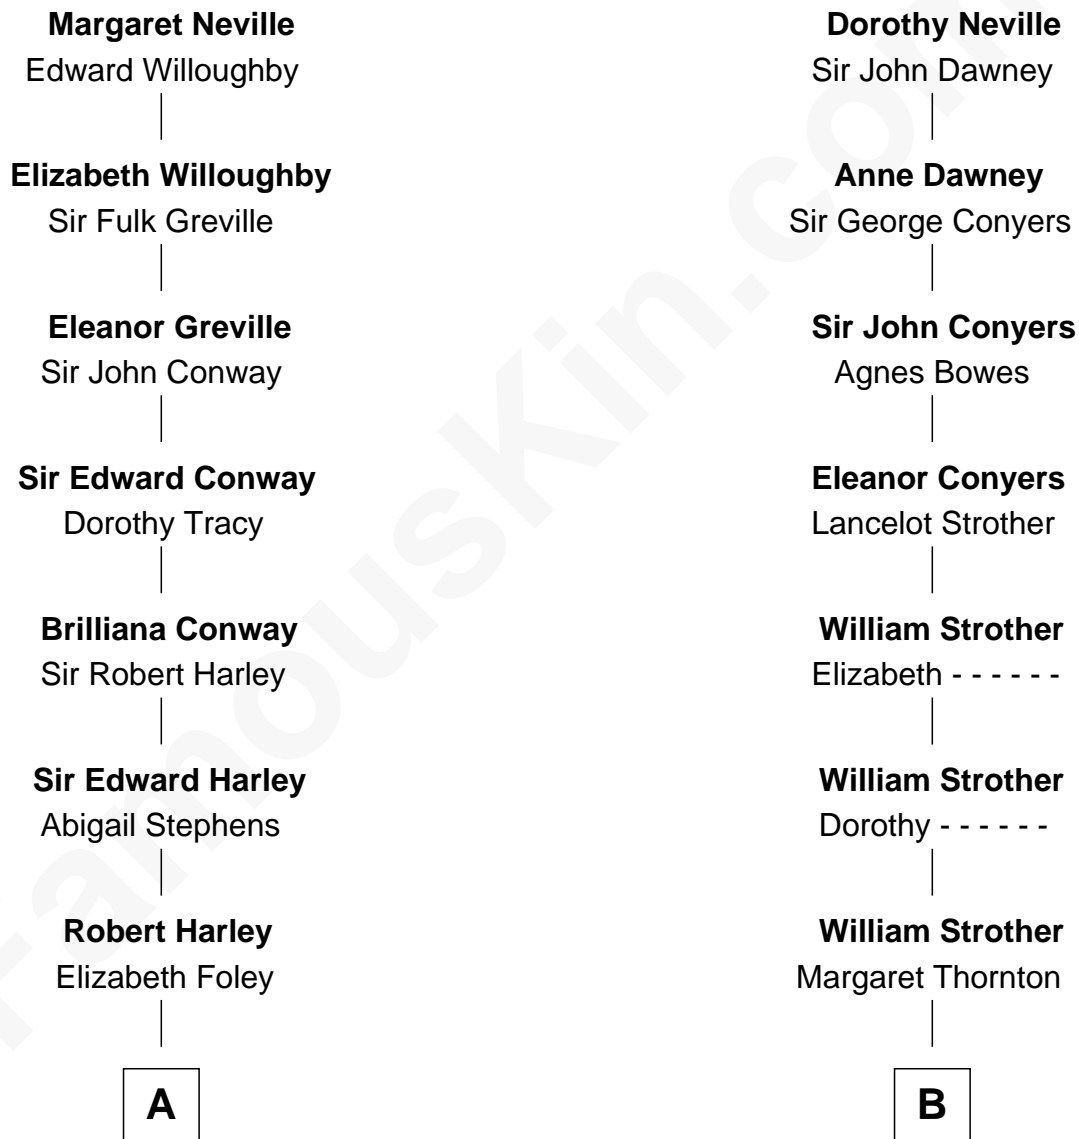

FamousKin.com Relationship Chart of

Prince William

Prince of Wales

14th cousin 2 times removed of

William H. Macy

TV and Movie Actor

Sir Richard Neville

Anne Stafford

A

Edward Harley
Henrietta Cavendish Holles

Margaret Cavendish Harley
Sir William Bentinck

William Henry Bentinck
Dorothy Cavendish

Charles Augustus Cavendish-Bentinck
Anne Wellesley

Rev. Charles William Cavendish-Bentinck
Caroline Louisa Burnaby