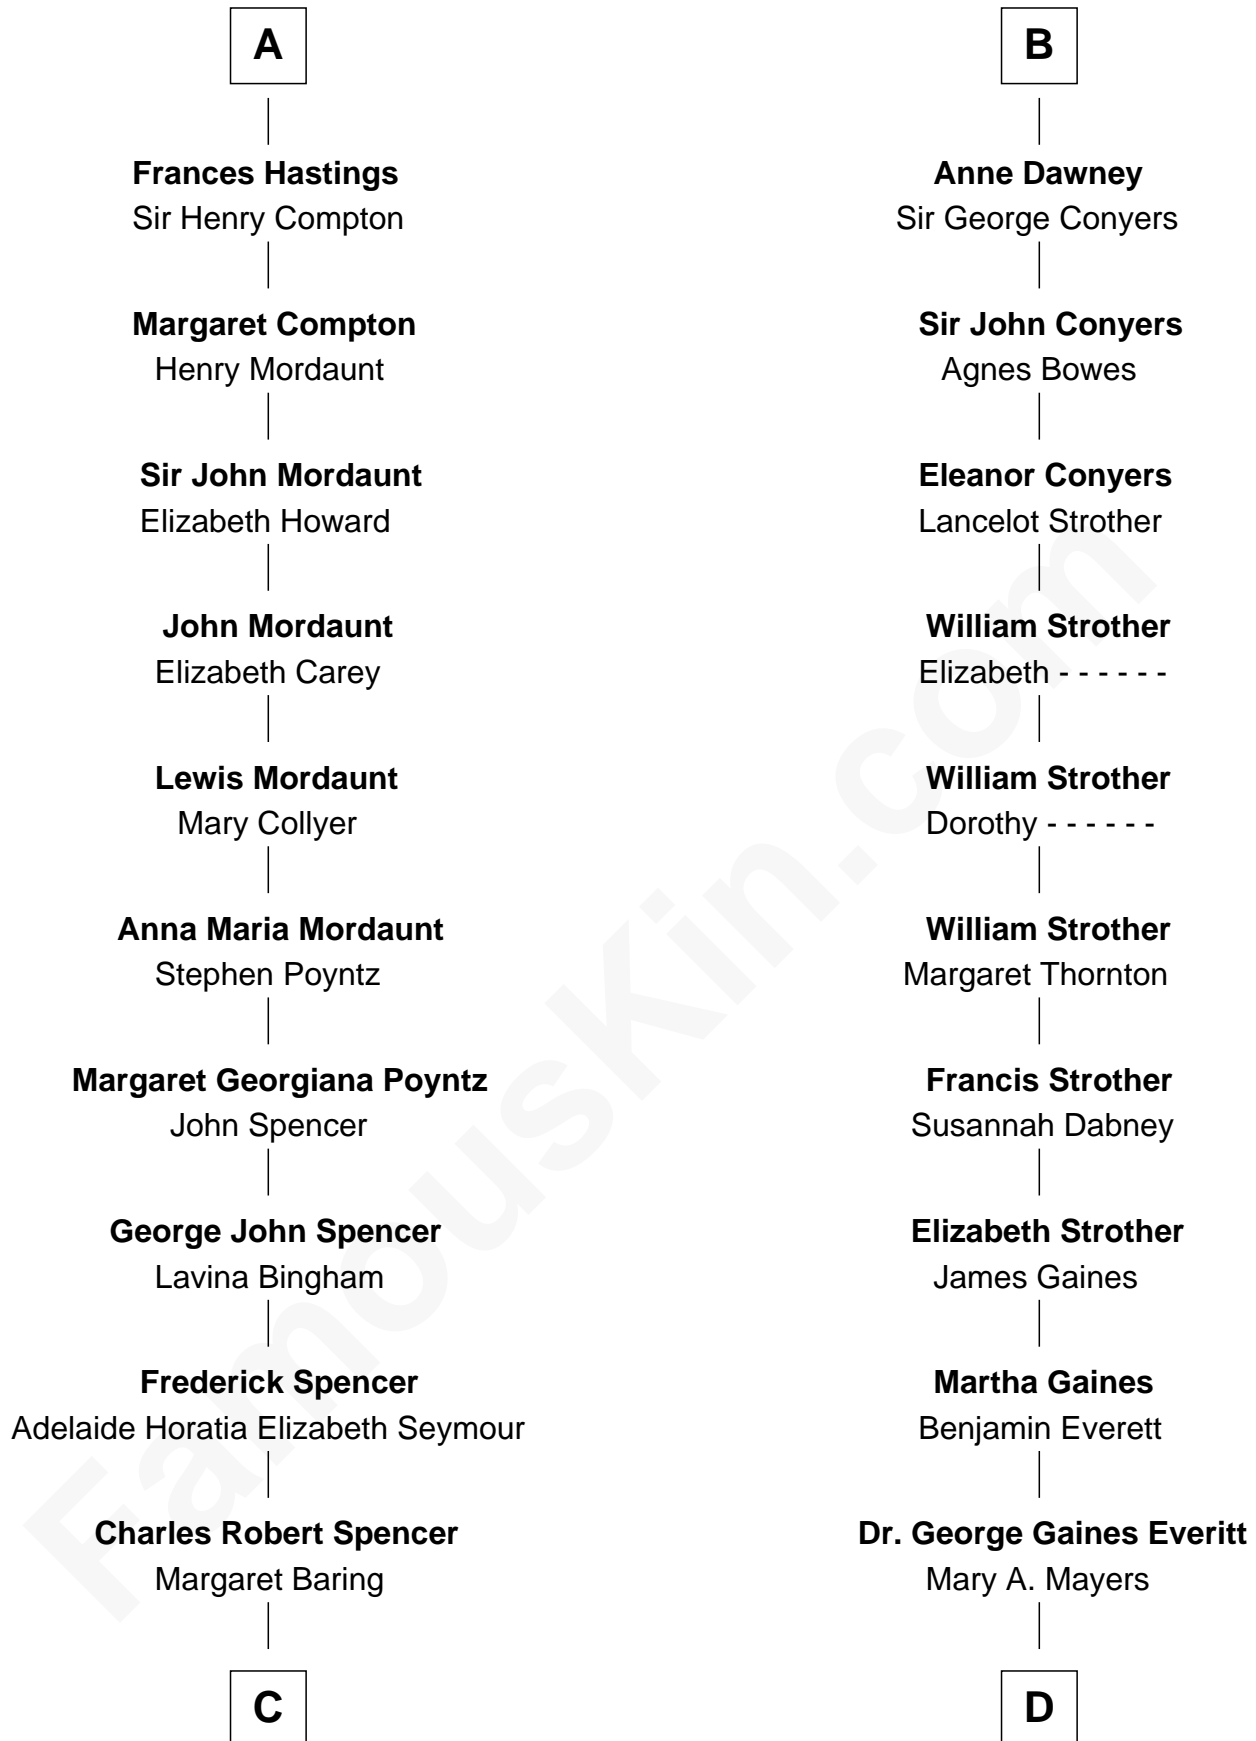

# FamousKin.com Relationship Chart of

**Prince William**

*Prince of Wales*

20th cousin of

**William H. Macy**

*TV and Movie Actor*

**Sir Henry de Percy**

Eleanor de Arundel

**C**

**Albert Edward John Spencer**

Cynthia Elinor Beatrix Hamilton

**Edward John Spencer**

Frances Ruth Burke Roche

**Princess Diana Frances Spencer**

Charles III, King of the United Kingdom

**Prince William**

*Prince of Wales*

**D**

**Horace Benjamin Everitt**

Martha Leticia Roberts

**Mary Lois Everitt**

Clement Overstreet

**Lois Elizabeth Overstreet**

William Hall Macy