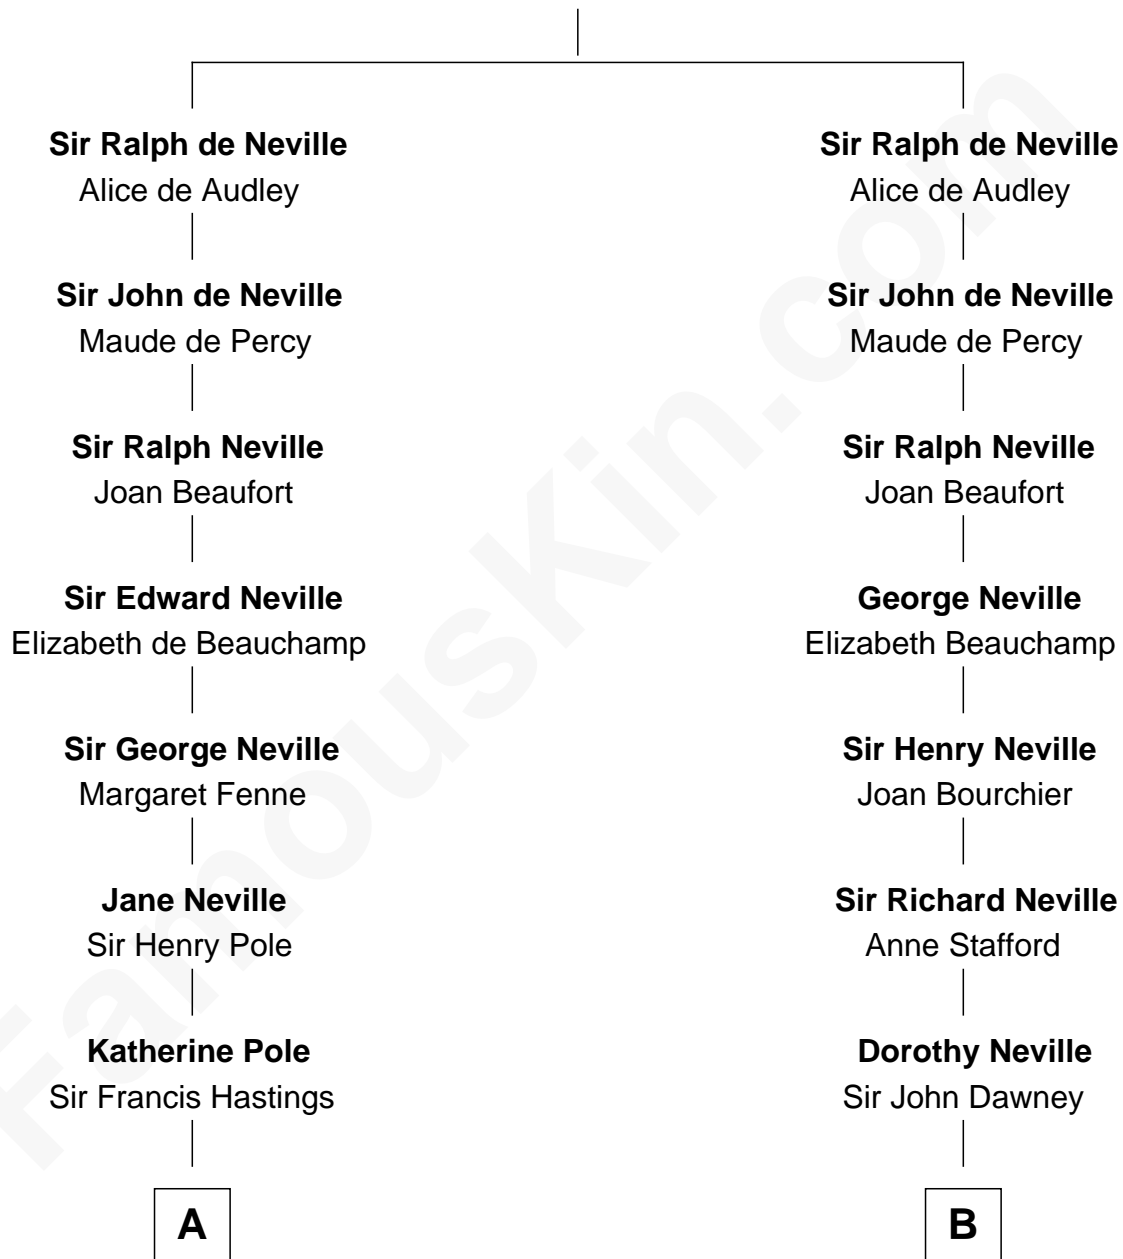

# FamousKin.com Relationship Chart of

**Prince William**

*Prince of Wales*

20th cousin of

**William H. Macy**

*TV and Movie Actor*

**Sir Ranulph de Neville**

Euphemia de Clavering

**C**

**Albert Edward John Spencer**

Cynthia Elinor Beatrix Hamilton

**Edward John Spencer**

Frances Ruth Burke Roche

**Princess Diana Frances Spencer**

Charles III, King of the United Kingdom

**Prince William**

*Prince of Wales*

**D**

**Horace Benjamin Everitt**

Martha Leticia Roberts

**Mary Lois Everitt**

Clement Overstreet

**Lois Elizabeth Overstreet**

William Hall Macy