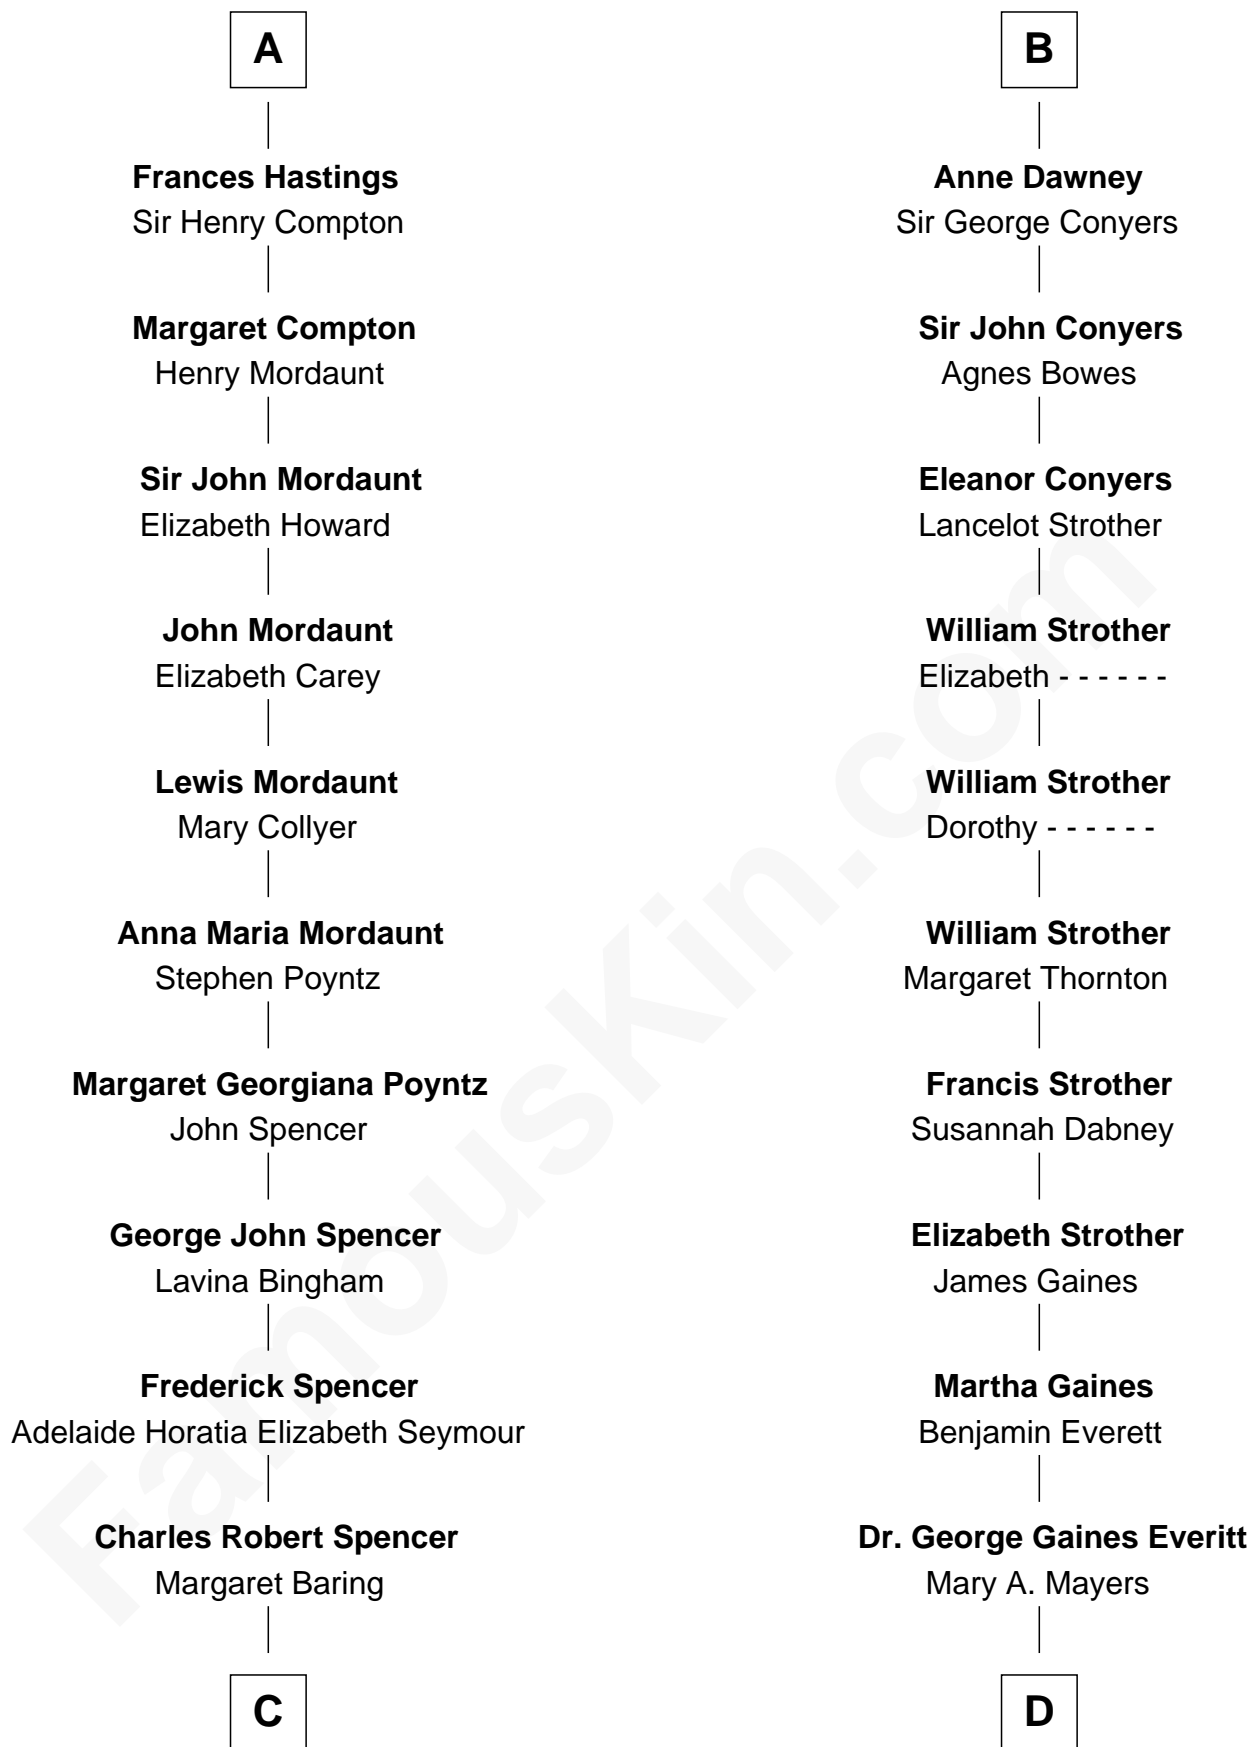

# FamousKin.com Relationship Chart of

**Prince William**

*Prince of Wales*

20th cousin of

**William H. Macy**

*TV and Movie Actor*

**Sir Ranulph de Neville**

Euphemia de Clavering

**C**

**Albert Edward John Spencer**

Cynthia Elinor Beatrix Hamilton

**Edward John Spencer**

Frances Ruth Burke Roche

**Princess Diana Frances Spencer**

Charles III, King of the United Kingdom

**Prince William**

*Prince of Wales*

**D**

**Horace Benjamin Everitt**

Martha Leticia Roberts

**Mary Lois Everitt**

Clement Overstreet

**Lois Elizabeth Overstreet**

William Hall Macy