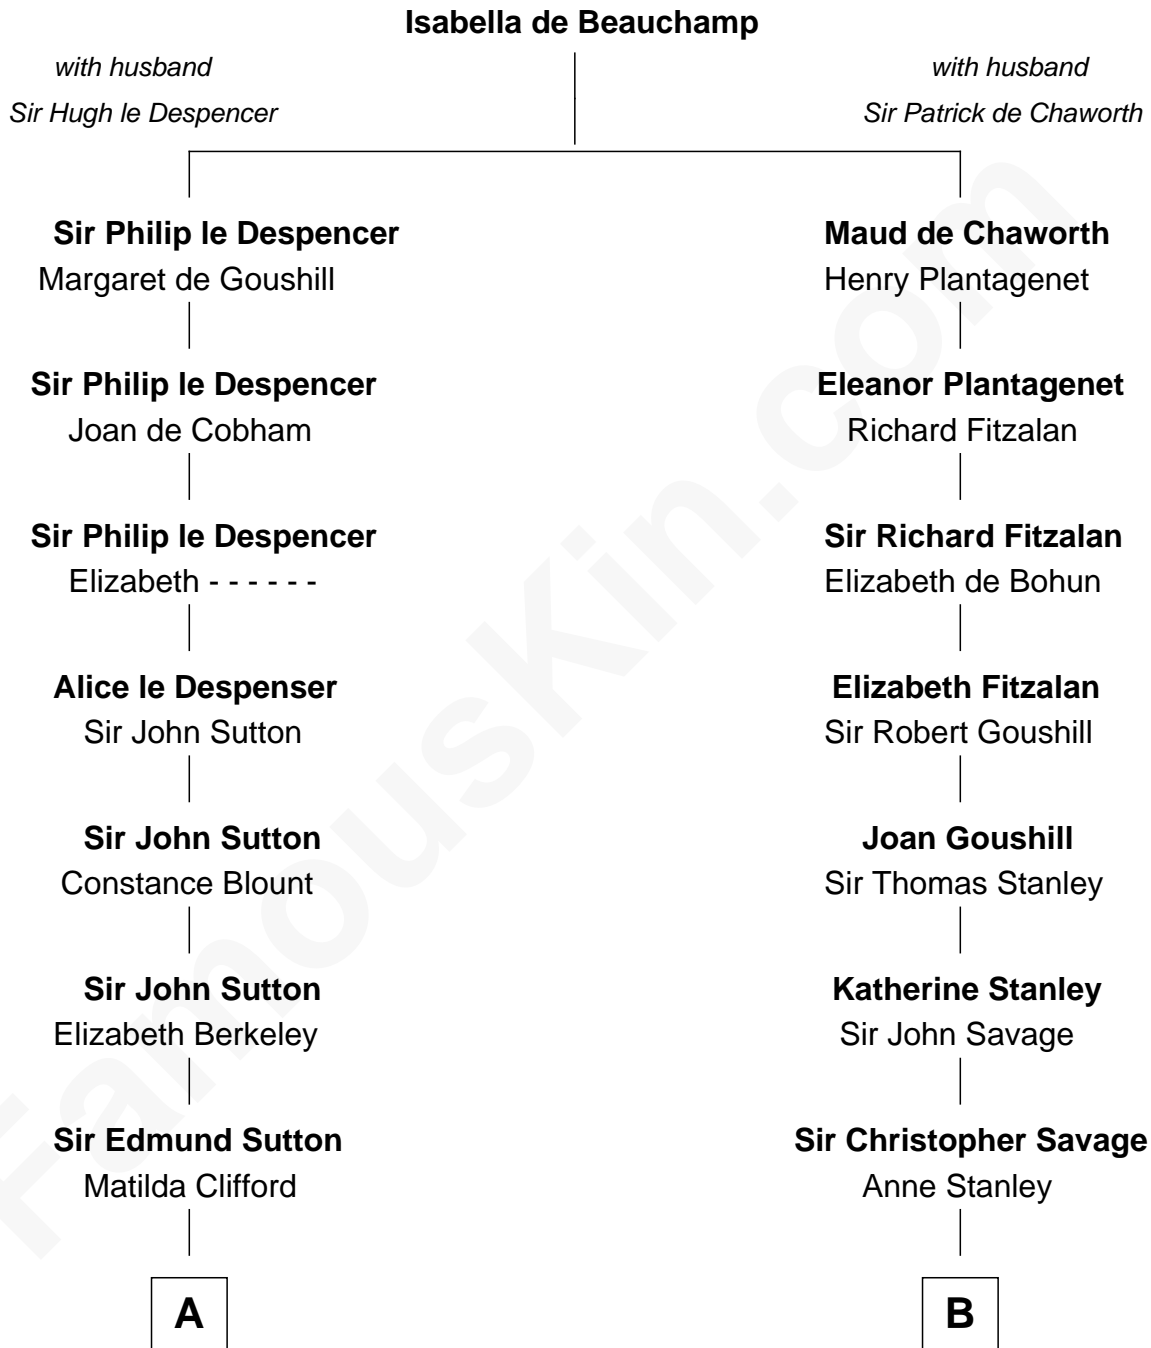

FamousKin.com Relationship Chart of

Prince William

Prince of Wales

21st cousin of

William H. Macy

TV and Movie Actor

C

Charles Robert Spencer

Margaret Baring

Albert Edward John Spencer

Cynthia Elinor Beatrix Hamilton

Edward John Spencer

Frances Ruth Burke Roche

Princess Diana Frances Spencer

Charles III, King of the United Kingdom

Prince William